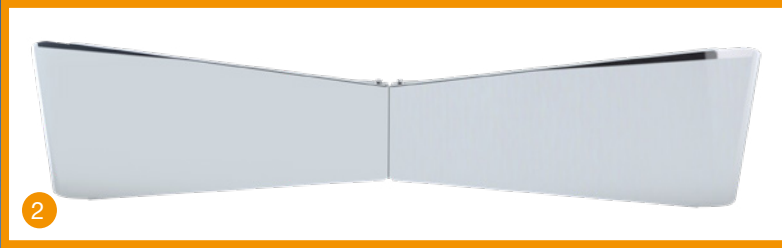

METCHRO
IMAGINING, WORKING, SHINING

NEW ONE PIECE PETERBILT SUN VISOR

ONCE AGAIN, METCHRO HAS DONE IT!

True to our tradition of always offering high quality market-driven stainless steel trucks parts and accessories, we are proud to introduce our **new One-Piece Sun Visor.**

- All in one piece for added strength and durability
- Offered in both 304 Mirror Finish and 430 Regular Finish
- Choice of 3 thicknesses: 14 ga, 16 ga and 18 ga
- Backed by Metchro's famous warranty

14 GA