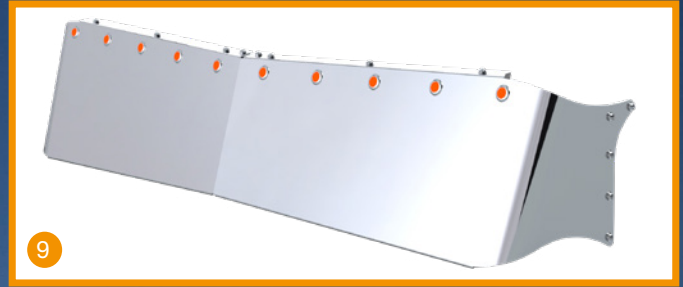

14 GA

PROTECTIVE COVER OVER WIRES

SUN VISORS

	PART #	DIMENSIONS	PROFILE	DESCRIPTION / TRUCK COMPATIBILITY	GAUGE
5	S7131083	12"	Drop (Two Pieces)	PETERBILT 325, 330, 335, 337, 340, 347, 348, 357, 365, 367, 375, 377, 378, 379, 382, 384, 385, 386, 388, 389 1988-2024 / Flat glass 2 pieces / Flat or Ultra Cab / mirrors on doors or cab / Blank	14 ga
6	S7131084	12"	Drop (One Piece)	PETERBILT 325, 330, 335, 337, 340, 347, 348, 357, 365, 367, 375, 377, 378, 379, 382, 384, 385, 386, 388, 389 1988-2024 / Flat glass 2 pieces / Flat or Ultra Cab / Mirrors on doors or cab / Blank	14 ga
7	S7231079	13" x 11"	Drop (Two Pieces)	KENWORTH W900B, W900L, T270, T370, T300, T400, T600, T660, T800 1998-2024 / Curved glass 1 or 2 pieces / Mirrors on cab / Blank	14 ga
8	S7231080	13" x 11"	Drop (One Piece)	KENWORTH W900B, W900L, T270, T370, T300, T400, T600, T660, T800 1998-2024 / Curved glass 1 or 2 pieces / Mirrors on cab / Blank	14 ga
9	S7231082	13" x 11"	Drop (One Piece)	KENWORTH W900B, W900L, T270, T370, T300, T400, T600, T660, T800 1998-2024 / Curved glass 1 or 2 pieces / Mirrors on cab / 10x 3/4" holes for LED lights	14 ga
10	S7231083	13" x 11"	Drop (Two Pieces)	KENWORTH W900B, W900L, T270, T370, T300, T400, T600, T660, T800 1998-2024 / Curved glass 1 or 2 pieces / Mirrors on cab / 10x 3/4" holes for LED lights	14 ga