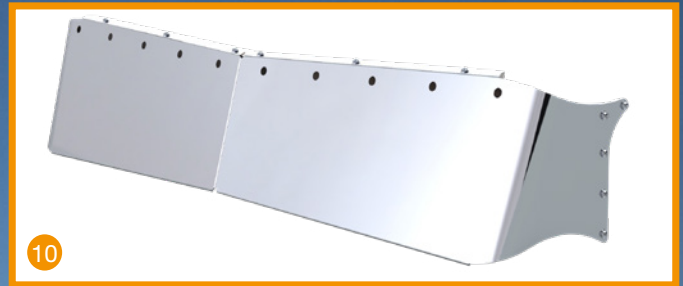

14 GA

PROTECTIVE COVER OVER WIRES

SUN VISORS

	PART #	DIMENSIONS	PROFILE	DESCRIPTION / TRUCK COMPATIBILITY	GAUGE
5	S7131083	12"	Drop (Two Pieces)	PETERBILT 325, 330, 335, 337, 340, 347, 348, 357, 365, 367, 375, 377, 378, 379, 382, 384, 385, 386, 388, 389 1988-2024 / Flat glass 2 pieces / Flat or Ultra Cab / mirrors on doors or cab / Blank	14 ga
6	S7131084	12"	Drop (One Piece)	PETERBILT 325, 330, 335, 337, 340, 347, 348, 357, 365, 367, 375, 377, 378, 379, 382, 384, 385, 386, 388, 389 1988-2024 / Flat glass 2 pieces / Flat or Ultra Cab / Mirrors on doors or cab / Blank	14 ga
7	S7231079	13" x 11"	Drop (Two Pieces)	KENWORTH W900B, W900L, T270, T370, T300, T400, T600, T660, T800 1998-2024 / Curved glass 1 or 2 pieces / Mirrors on cab / Blank	14 ga
8	S7231080	13" x 11"	Drop (One Piece)	KENWORTH W900B, W900L, T270, T370, T300, T400, T600, T660, T800 1998-2024 / Curved glass 1 or 2 pieces / Mirrors on cab / Blank	14 ga
9	S7231082	13" x 11"	Drop (One Piece)	KENWORTH W900B, W900L, T270, T370, T300, T400, T600, T660, T800 1998-2024 / Curved glass 1 or 2 pieces / Mirrors on cab / 10x 3/4" holes for LED lights	14 ga
10	S7231083	13" x 11"	Drop (Two Pieces)	KENWORTH W900B, W900L, T270, T370, T300, T400, T600, T660, T800 1998-2024 / Curved glass 1 or 2 pieces / Mirrors on cab / 10x 3/4" holes for LED lights	14 ga