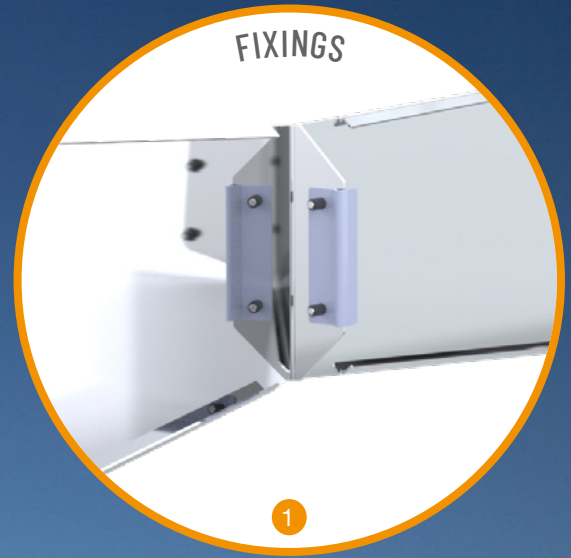

METCHRO
IMAGINING, WORKING, SHINING

NEW ONE PIECE PETERBILT SUN VISOR

ONCE AGAIN, METCHRO HAS DONE IT!

True to our tradition of always offering high quality market-driven stainless steel trucks parts and accessories, we are proud to introduce our **new One-Piece Sun Visor.**

- All in one piece for added strength and durability
- Offered in both 304 Mirror Finish and 430 Regular Finish
- Choice of 3 thicknesses: 14 ga, 16 ga and 18 ga
- Backed by Metchro's famous warranty

14 GA