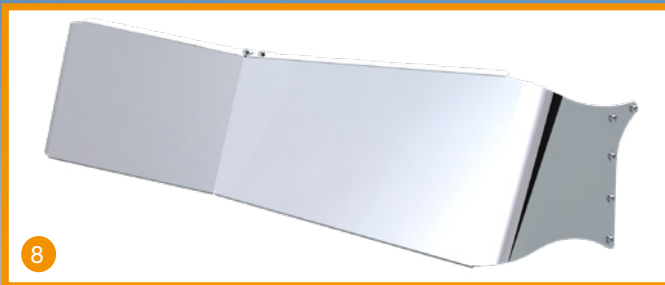

14 GA

PROTECTIVE COVER OVER WIRES

SUN VISORS

	PART #	DIMENSIONS	PROFILE	DESCRIPTION / TRUCK COMPATIBILITY	GAUGE
5	S7131083	12"	Drop (Two Pieces)	PETERBILT 325, 330, 335, 337, 340, 347, 348, 357, 365, 367, 375, 377, 378, 379, 382, 384, 385, 386, 388, 389 1988-2024 / Flat glass 2 pieces / Flat or Ultra Cab / mirrors on doors or cab / Blank	14 ga
6	S7131084	12"	Drop (One Piece)	PETERBILT 325, 330, 335, 337, 340, 347, 348, 357, 365, 367, 375, 377, 378, 379, 382, 384, 385, 386, 388, 389 1988-2024 / Flat glass 2 pieces / Flat or Ultra Cab / Mirrors on doors or cab / Blank	14 ga
7	S7231079	13" x 11"	Drop (Two Pieces)	KENWORTH W900B, W900L, T270, T370, T300, T400, T600, T660, T800 1998-2024 / Curved glass 1 or 2 pieces / Mirrors on cab / Blank	14 ga
8	S7231080	13" x 11"	Drop (One Piece)	KENWORTH W900B, W900L, T270, T370, T300, T400, T600, T660, T800 1998-2024 / Curved glass 1 or 2 pieces / Mirrors on cab / Blank	14 ga
9	S7231082	13" x 11"	Drop (One Piece)	KENWORTH W900B, W900L, T270, T370, T300, T400, T600, T660, T800 1998-2024 / Curved glass 1 or 2 pieces / Mirrors on cab / 10x 3/4" holes for LED lights	14 ga
10	S7231083	13" x 11"	Drop (Two Pieces)	KENWORTH W900B, W900L, T270, T370, T300, T400, T600, T660, T800 1998-2024 / Curved glass 1 or 2 pieces / Mirrors on cab / 10x 3/4" holes for LED lights	14 ga