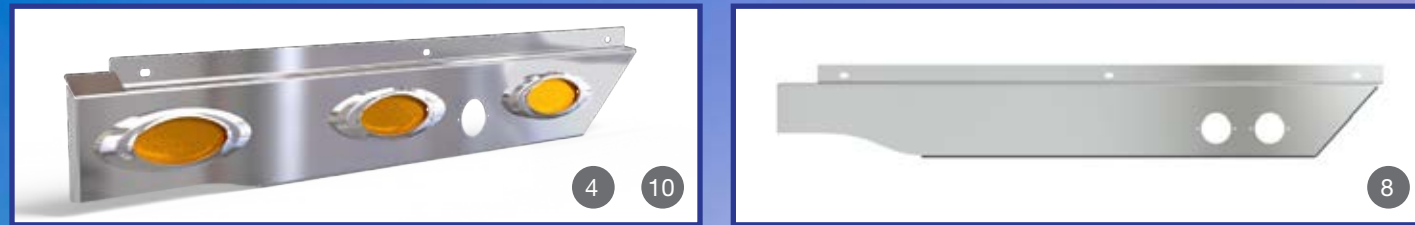

CAB PANELS

Model: T660

2" ROUND LIGHTS LEGEND		LED	LEDB	LEDCB	OVAL / FLATLINE LIGHTS LEGEND			

CAB PANELS T660						
DESCRIPTION	PART #	T660	LIGHTS	QTY	YEAR	
Cab panel RH 46.2" x 4.5" & LH 46.2" x 4.5"	S7232041	●	Blank	PR	2006 to 2017	

CAB PANELS

Model: T680

CAB PANELS T680						
DESCRIPTION	PART #	T660	T680	LIGHTS	QTY	YEAR
Cab Panel W/Fairing For Side & Rear Exhaust 34.1" X 2.625"	S7232057		●	Blank	PR	2010 & Up
Cab Panel W/ Fairing For Side & Rear Exhaust 2 Holes BH / 34.1" X 2.625"	S7232061-LEDFC		●	Oval	PR	2012 & Up
Cab Panel W/Out Fairing W/ Rear & Side Exhaust 34.1" X 3.5"	S7232064-LEDFC		●	Oval	PR	2012 & Up
Cab Panel W/Out Fairing W/ Rear & Side Exhaust 34.1" X 3.5"	S7232065		●	Blank	PR	2012 & Up
Cab Panel W/ Fairing For Side & Rear Exhaust 1 Hole BH / 34.1" X 2.625"	S7232074-LEDF		●	Oval	PR	2012 & Up

CAB PANELS

CAB PANELS T800 / T800W / T880							
DESCRIPTION	PART #	T800	T800W	T880	LIGHTS	QTY	YEAR
Cab Panel Front Mud Flap Support 37.7" X 3"	S7232031-LED	●	●		Oval	PR	2010 & Up
Cab Panel W/Fairing For Side & Rear Exhaust 34.1" X 2.625"	S7232057			●	Blank	PR	2012 & Up
Cab Panel W/ Fairing For Side & Rear Exhaust 2 Holes BH / 34.1" X 2.625"	S7232061-LEDFC			●	Oval	PR	2012 & Up
Cab Panel W/Out Fairing W/ Rear & Side Exhaust 34.1" X 3.5"	S7232064-LEDFC			●	Oval	PR	2012 & Up
Cab Panel W/Out Fairing W/ Rear & Side Exhaust 34.1" X 3.5"	S7232065			●	Blank	PR	2012 & Up
Cab Panel W/ Fairing For Side & Rear Exhaust 1 Hole BH / 34.1" X 2.625"	S7232074-LEDF			●	Oval	PR	2012 & Up
Cab Panel W/Out Fairing T800 - 12 Wheels Dump 1 Hole BH / 34.1" X 2.0"	S7232083			●	Blank	PR	2016 & Up

CAB PANELS

Model: W900S

CAB PANELS W900S				
DESCRIPTION	PART #	LIGHTS	QTY	YEAR
Cab Panel Right Side 40" X 5" & Left Side 43.5" X 7.2"	S7232082-LED	Oval lights	PR	2016 & Up