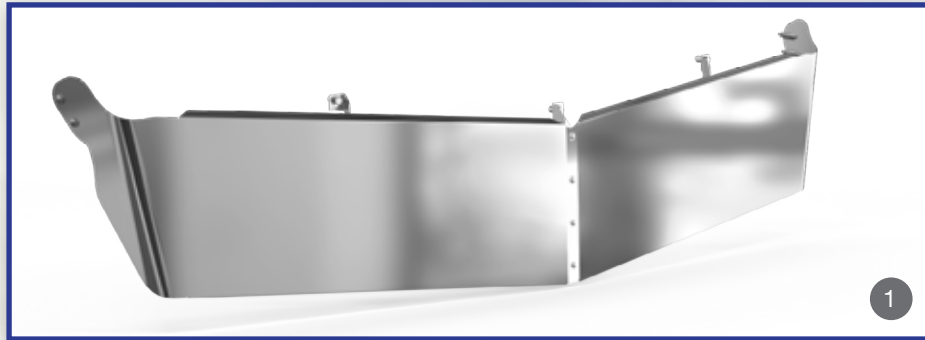

SUN VISORS - FLAT GLASS DROP 11" & 13"

For model: 600 - T800 - W900B - W900L

MODEL: T600 - T800 - W900B - W900L					
	DESCRIPTION	PART #	DROP	LIGHTS	YEAR
1	Sun Visor - Flat Glas	S7231003	11"	Blank	1988 to 2005
2	Sun Visor - Flat Glass	S7231052	13"	Blank	1988 to 2005

SUN VISORS - FLAT GLASS DROP 15"

For model: T800 - W900B - W900L

OVAL / FLATLINE LIGHTS LEGEND	LED	LEDC	LEDF	LEDFC

T800-W900B-W900L					
	DESCRIPTION	PART #	DROP	LIGHTS	YEAR
3	Sun Visor For Flat Glass	S7231004	15"	Blank	Up to 2006
4	Sun Visor For Flat Glass	S7231005-LED	15"	Oval	Up to 2006
5	Sun Visor For Flat Glass	S7231006-LED	15"	Round	Up to 2006
6	Sun Visor For Flat Glass	S7231022	15"	Blank	Up to 2006