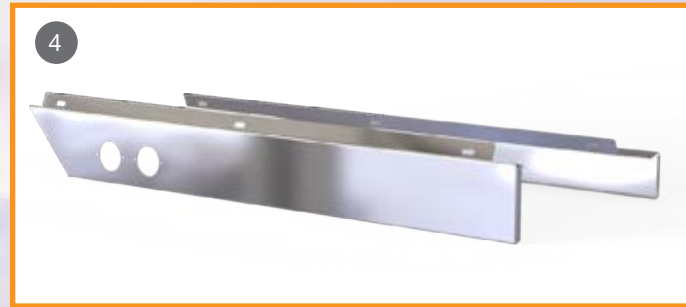

PANELS (WITHOUT FAIRING)
Cab & Sleeper Accessories