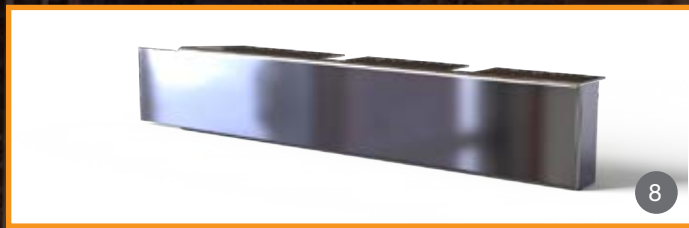

CAB PANEL WITH FAIRING

Day Cab Accessories