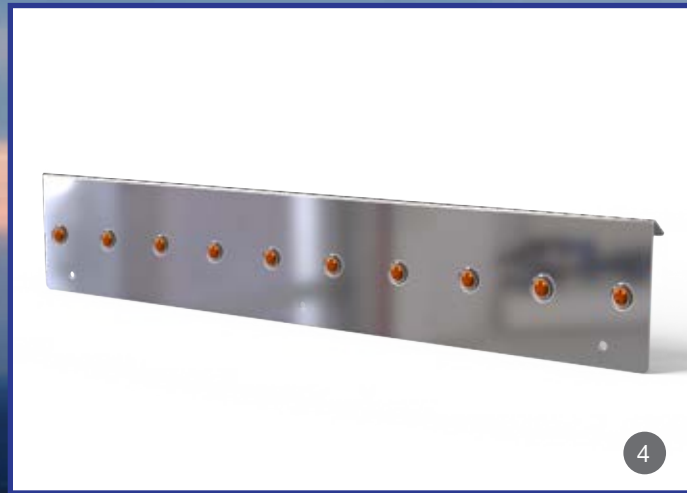

BRACKETS & FILTERS

Cab Accessories

REVOLVING LIGHT BRACKET

REVOLVING LIGHT BRACKET					
	DESCRIPTION	PARTS #	MODELS	YEAR	QTY
1	Strobe light bracket	S7232054	All Kenworth Models	All years	PR
2	Strobe light bracket	S7232058	All Kenworth Models Ex: T680-T880-T2000	All years	PR
3	Strobe light bracket	S7232070	Kenworth T470 Dumper 12 Wheels	2010 & Up	PR

TO HAVE OTHER GIROFAR SUPPORT, GO TO THE UNIVERSAL CATALOG

AIR FILTER LIGHT BAR

AIR FILTER						
	DESCRIPTION	PARTS #	MODELS	LIGHTS	YEAR	QTY
4	26" Front Air Filter Light Bar For Donaldson Filter	S7232111-LED	All models	Bullseye	All Year	PR
5	21" Rear Air Filter Light Bar	S7232018-LED	T800-W900	Bullseye	All Year	PR
6	17" Front Air Filter Light Bar	S7232016-LED	T800-W900	2" round	All Year	PR
7	21" Rear Air Filter Light Bar	S7232017-LED	T800-W900	2" round	All Year	PR
8	15.5" Fire Wall Lights Bar	S7232103-LED	T680-T880	Bullseye	2019 & Up	PR
9	16.38" Fire Wall Lights Bar	S7232104-LED	T680-T880	Oval	2019 & Up	PR