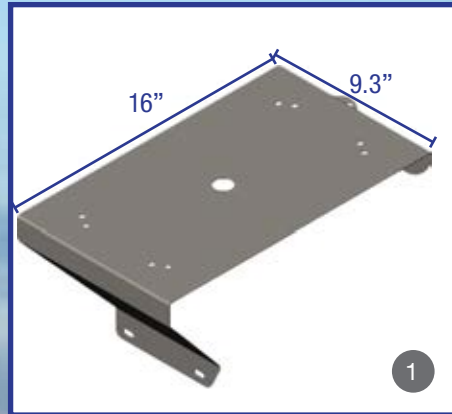

BRACKETS & FILTERS

Cab Accessories

REVOLVING LIGHT BRACKET

REVOLVING LIGHT BRACKET					
	DESCRIPTION	PARTS #	MODELS	YEAR	QTY
1	Strobe light bracket	S7232054	All Kenworth Models	All years	PR
2	Strobe light bracket	S7232058	All Kenworth Models Ex: T680-T880-T2000	All years	PR
3	Strobe light bracket	S7232070	Kenworth T470 Dumper 12 Wheels	2010 & Up	PR

TO HAVE OTHER GIROFAR SUPPORT, GO TO THE UNIVERSAL CATALOG

AIR FILTER LIGHT BAR

AIR FILTER						
	DESCRIPTION	PARTS #	MODELS	LIGHTS	YEAR	QTY
4	26" Front Air Filter Light Bar For Donaldson Filter	S7232111-LED	All models	Bullseye	All Year	PR
5	21" Rear Air Filter Light Bar	S7232018-LED	T800-W900	Bullseye	All Year	PR
6	17" Front Air Filter Light Bar	S7232016-LED	T800-W900	2" round	All Year	PR
7	21" Rear Air Filter Light Bar	S7232017-LED	T800-W900	2" round	All Year	PR
8	15.5" Fire Wall Lights Bar	S7232103-LED	T680-T880	Bullseye	2019 & Up	PR
9	16.38" Fire Wall Lights Bar	S7232104-LED	T680-T880	Oval	2019 & Up	PR