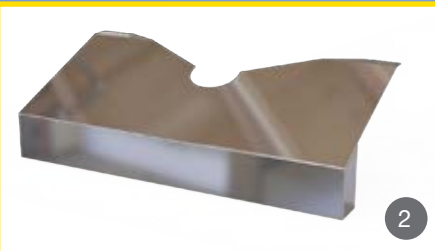

FRAME & FAIRING ACC.

REAR SLEEPER LIGHT BAR

REAR SLEEPER LIGHT BAR		
SECTION	PARTS #	QTY
1 10" Rear Sleeper Light Bar	S7252085-LEDCR	PR

REAR BACK FRAME COVER

REAR BACK FRAME COVER			
SECTION	PART #	MODELS	YEAR
2 Rear Back Frame Cover	S7271007	T680	2015 & up
3 Rear Back Frame Cover	S7271006	T800	All years

TANK SKIRT FAIRING

REAR BACK FRAME COVER					
SECTION	PART #	MODELS	YEAR	QTY	
4 59" Tank Skirt Fairing The panel bracket is attached to the (U) bracket. Come only one side skirt. 2 belts that hold the tank	S7271009	T800-W900B-W900L	1987 to 2012	UN	
5 66" Tank Skirt Fairing The panel bracket is attached to the (U) bracket. Come only one side skirt. 2 belts that hold the tank	S7271008	T800-W900B-W900L	1987 to 2012	UN	
6 73" Tank Skirt Fairing The panel bracket is attached to the (U) bracket. Come only one side skirt. 2 belts that hold the tank	S7271010	T800-W900B-W900L	1987 to 2012	UN	
7 59" Tank Skirt Fairing The panel bracket is attached to the belt. Come with two side skirt. 3 belts 2 1/2" that hold the tank	S7271002	T800-W900B-W900L	2013 & Up	PR	
8 66" Tank Skirt Fairing The panel bracket is attached to the belt. Come with two side skirt. 3 belts 2 1/2" that hold the tank	S7271001	T800-W900B-W900L	2013 & Up	PR	
9 73" Tank Skirt Fairing The panel bracket is attached to the belt. Come with two side skirt. 3 belts 2 1/2" that hold the tank	S7271003	T800-W900B-W900L	2013 & Up	PR