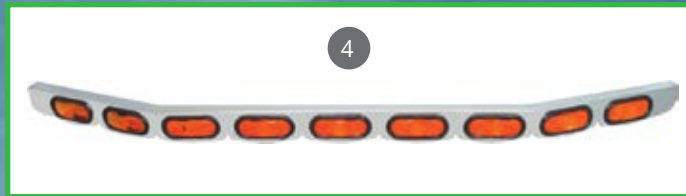

BUMPER LIGHT BARS

Model: 300 - 370 - 800

3/4" BULLSEYE LIGHTS LEGEND		LED	LEDC	2" ROUND LIGHTS LEGEND		LED	LEDB	LEDCB
MODEL T300								
SECTION	PARTS #	DESCRIPTION		YEARS				
1 Bumper Light Bar	S7211004-LEDB	25 round lights		2005 to 2007				

2" ROUND LIGHTS LEGEND		LED	LEDB	LEDCB	OVAL / FLATLINE LIGHTS LEGEND				LED	LEDC	LEDF	LEDFC
MODEL T370												
SECTION	PARTS #	DESCRIPTION		YEARS								
1 Bumper Light Bar	S7211005-LEDB	16 round lights		2008 & Up								
2 Bumper Light Bar	S7211006-LEDB	19 round lights		2008 & Up								

3/4" BULLSEYE LIGHTS LEGEND		LED	LEDC	2" ROUND LIGHTS LEGEND		LED	LEDB	LEDCB
MODEL T800								
SECTION	PARTS #	DESCRIPTION		YEARS				
4 Bumper Light Bar	S7211001-LED	Metchro style 9 oval lights		1987 & up				
5 Bumper Light Bar	S7211003-LED	Metchro style 9 oval lights		1987 & up				
6 Bumper Light Bar	S7211101-LED	Metchro style 9 oval lights		1987 & up				
7 Bumper Extension	S7212001-LED	PR		2003 & up