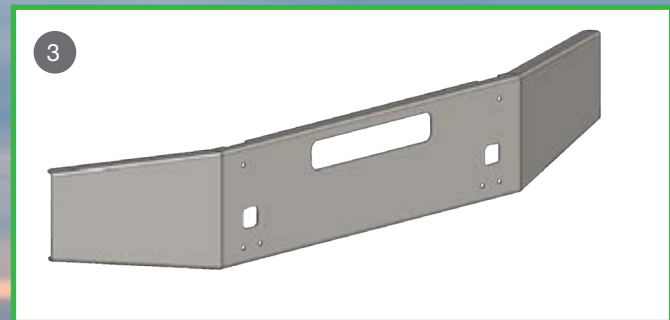

## T800 FRONT BUMPER OPENED END

Blank

T800 FRONT BUMPER STAINLESS STEEL				
PARTS #	DESCRIPTION	MODEL	YEAR	
1	S7211501	14" X 90" opened end bumper / square end 304 X 10 grade stainless steel bumper 11 Ga / taper down	T800	2004 & Up
2	S7211503	14" X 90" opened end bumper / square end 304 X 10 grade stainless steel bumper 11 Ga / square / curved	T800	Up to 2003
3	S7211502	14" X 90" opened end bumper / taper end 304 X 10 grade stainless steel bumper 11 Ga / taper up / curved	T800	2004 & Up
4	S7211504	14" X 90" opened end bumper / taper end 304 X 10 grade stainless steel bumper (11 Ga) / taper up / curved	T800	Up to 2003