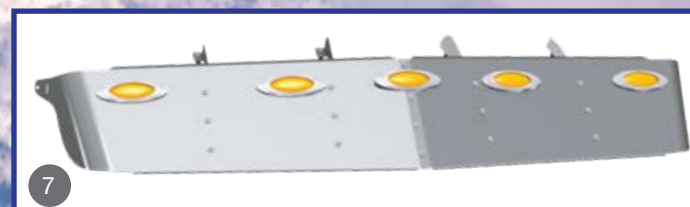

SUN VISORS

Cab & Sleeper Accessories