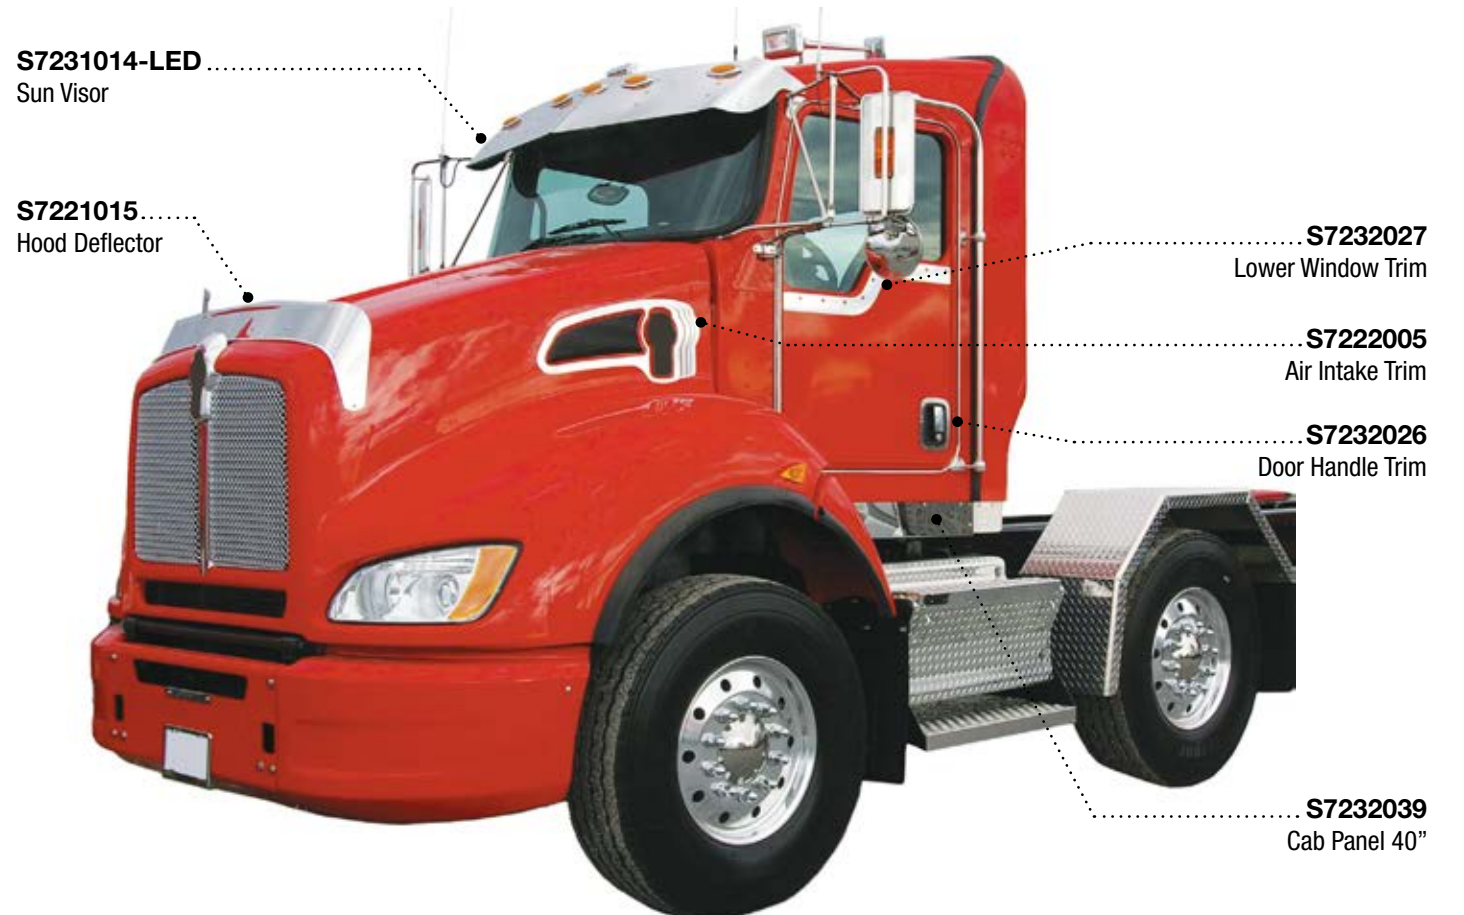

T440 - DAY CAB KIT