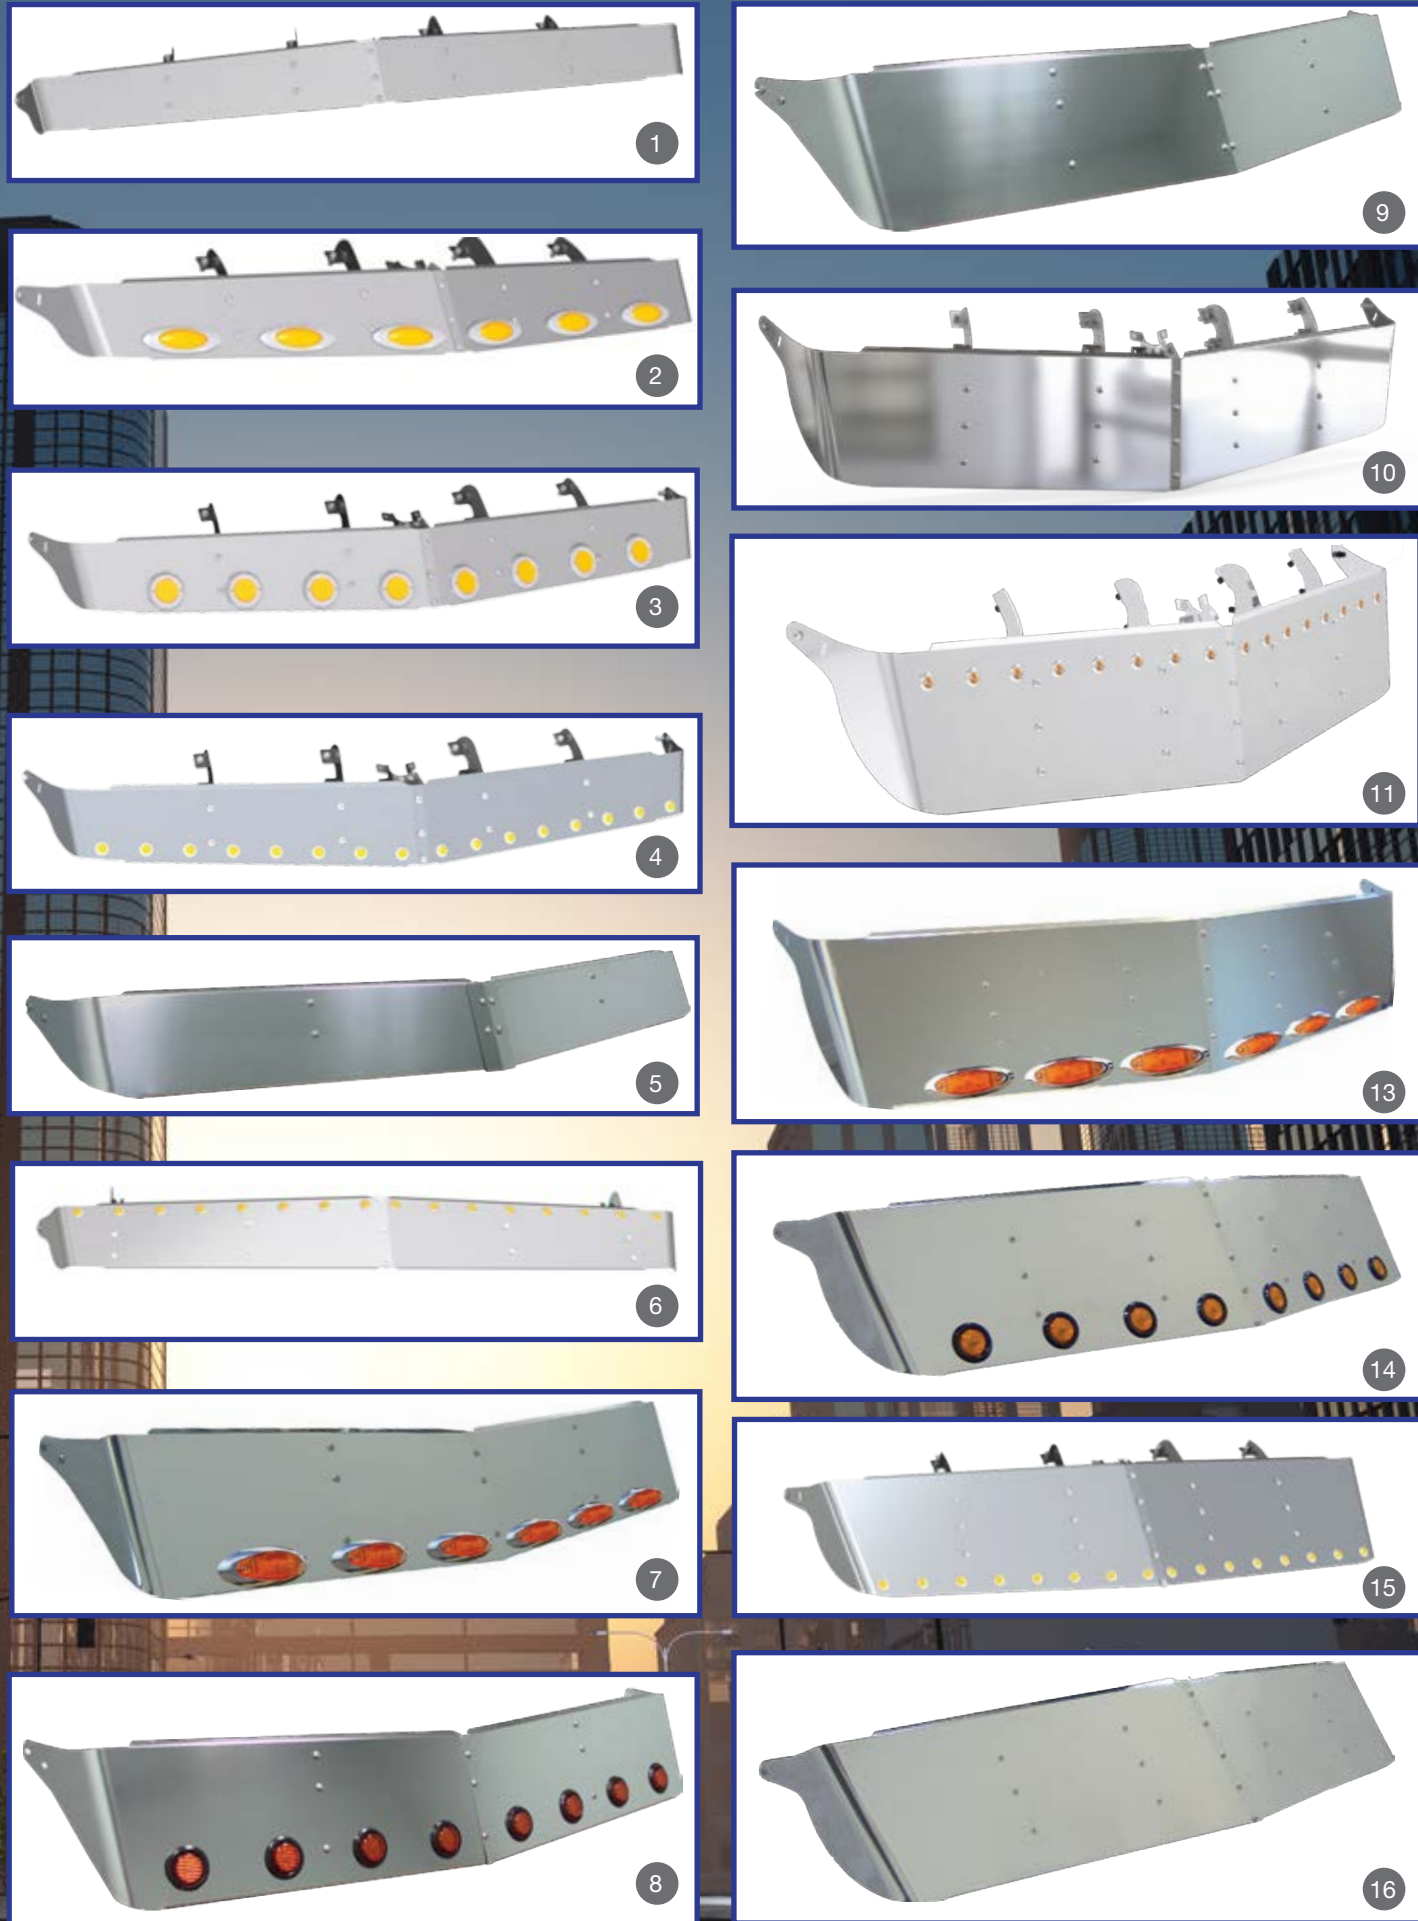

SUN VISORS - CURVED GLASS & DOUBLE CURVED GLASS

For model: T600 - T660 - T800 - W900B - W900L

SUN VISORS - CURVED GLASS										
	DESCRIPTION	PART #	DROP	MODELS					LIGHTS	YEAR
				T600	T660	T800	W900B	W900L		
1	Sun Visor	S7231033	7"			●	●	●	Blank	Up to 2006
2	Sun Visor	S7231034-LED	7"			●	●	●	Oval	Up to 2006
3	Sun Visor	S7231035-LED	7"			●	●	●	2" Round	Up to 2006
4	Sun Visor	S7231036-LED	7"			●	●	●	Bullseye	Up to 2006
5	Sun Visor	S7231002	7"	●		●	●		Blank	Up to 2006
6	Sun Visor - reg. cab	S7231043-LED	8"		●	●			16 x Bullseye	2007 & Up
7	Sun Visor	S7231007-LED	11"			●	●	●	Oval	1998 to 2006
8	Sun Visor	S7231001-LED	11"			●	●	●	2" Round	1998 to 2006
9	Sun Visor	S7231015	11"			●	●	●	Blank	1998 to 2006
DOUBLE CURVED GLASS										
10	Sun Visor	S7231023	11.5"			●	●	●	Blank	1998 to 2006
11	Sun Visor	S7231053-LED	11.5"			●	●	●	Bullseye	1998 to 2006
12	Sun Visor	S7231050	12.5"	●		●	●		Blank	Up to 2006
13	Sun Visor	S7231008-LED	14"			●	●	●	Oval	Up to 2006
14	Sun Visor	S7231009-LED	14"			●	●	●	2" round	Up to 2006
15	Sun Visor	S7231027-LED	14"			●	●	●	Bullseye	Up to 2006
16	Sun Visor	S7231010	14"			●	●	●	Blank	Up to 2006