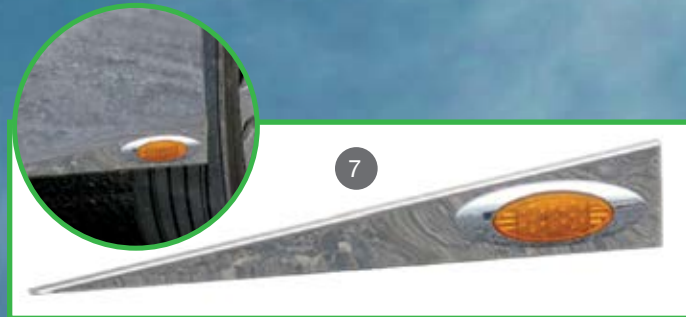

BUMPER LIGHT BARS

Model: 300 - 370 - 800

3/4" BULLSEYE LIGHTS LEGEND		LED	LEDC	2" ROUND LIGHTS LEGEND		LED	LEDB	LEDCB
MODEL T300								
SECTION	PARTS #	DESCRIPTION		YEARS				
1 Bumper Light Bar	S7211004-LEDB	25 round lights		2005 to 2007				

2" ROUND LIGHTS LEGEND		LED	LEDB	LEDCB	OVAL / FLATLINE LIGHTS LEGEND				LED	LEDC	LEDF	LEDFC
MODEL T370												
SECTION	PARTS #	DESCRIPTION		YEARS								
1 Bumper Light Bar	S7211005-LEDB	16 round lights		2008 & Up								
2 Bumper Light Bar	S7211006-LEDB	19 round lights		2008 & Up								

3/4" BULLSEYE LIGHTS LEGEND		LED	LEDC	2" ROUND LIGHTS LEGEND		LED	LEDB	LEDCB
MODEL T800								
SECTION	PARTS #	DESCRIPTION		YEARS				
4 Bumper Light Bar	S7211001-LED	Metchro style 9 oval lights		1987 & up				
5 Bumper Light Bar	S7211003-LED	Metchro style 9 oval lights		1987 & up				
6 Bumper Light Bar	S7211101-LED	Metchro style 9 oval lights		1987 & up				
7 Bumper Extension	S7212001-LED	PR		2003 & up