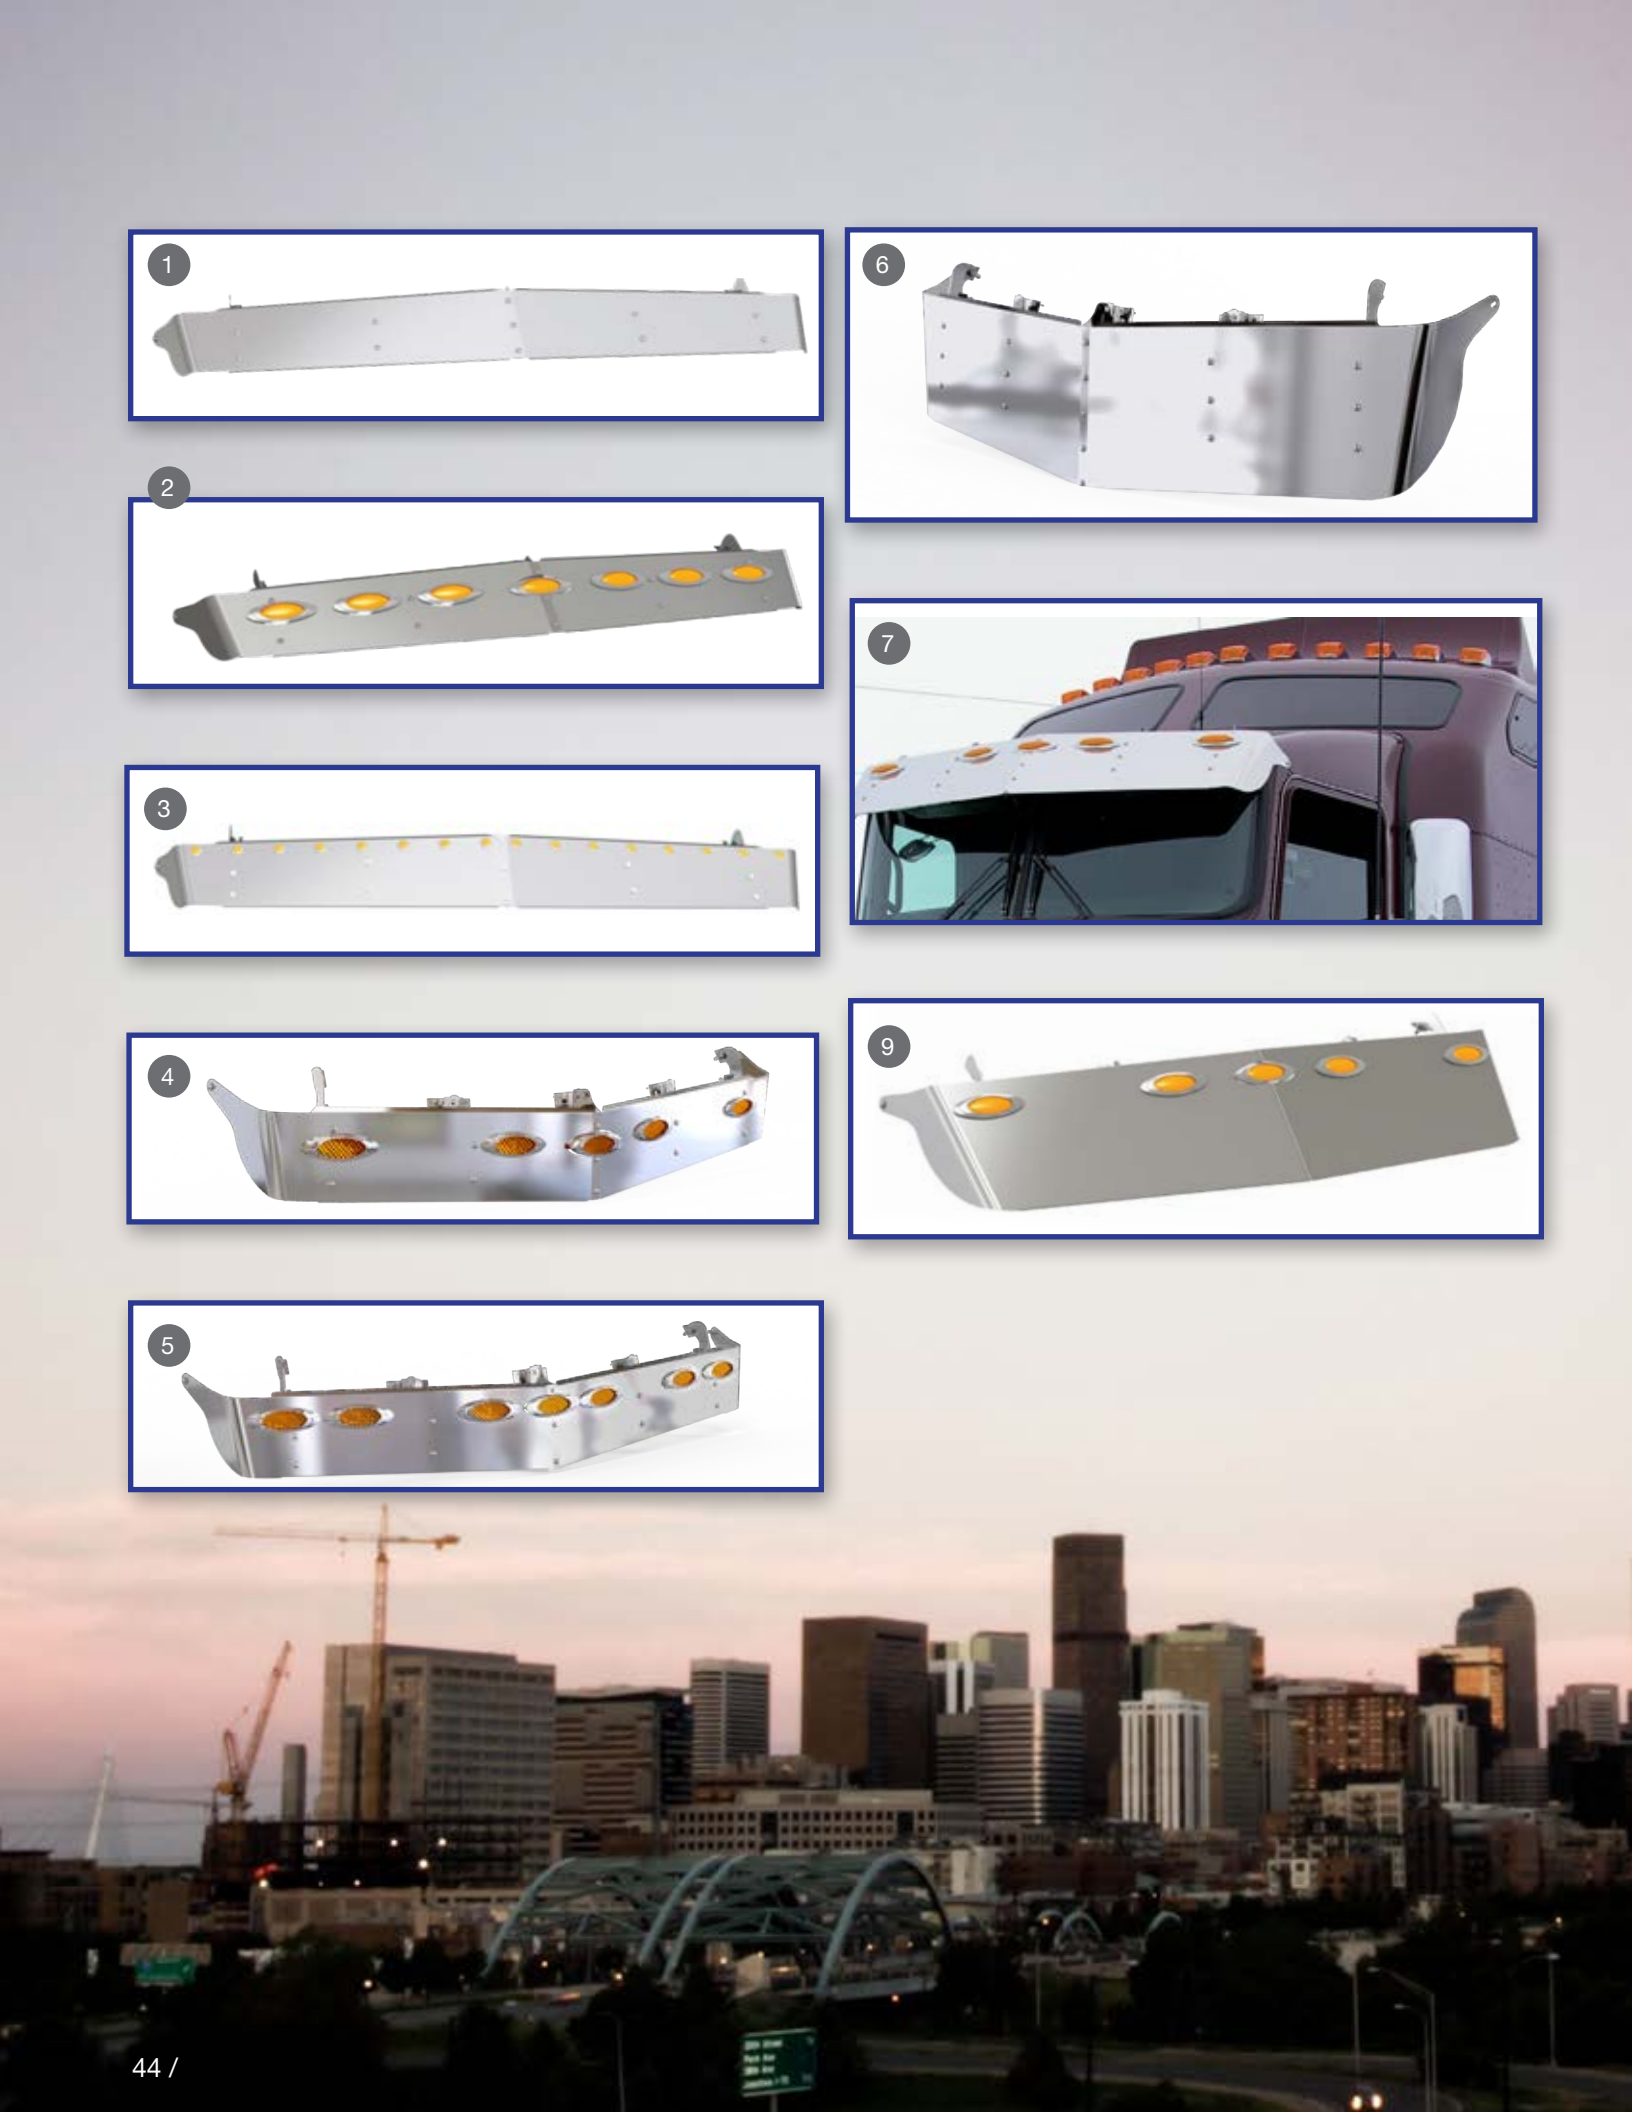

SUN VISORS - GANGSTER SERIE

All models / *except T680 - T880 - T2000

OVAL / FLATLINE LIGHTS LEGEND						LEGAL IN CANADA
SUN VISORS GANGSTER SERIE						
ALL MODELS / *EXCEPT T680 - T880 - T2000						
	DESCRIPTION	PART #	DROP	LIGHTS	YEAR	
1	Sun Visor T370-T600-T660-T800-W900B-W900L	S7231030	8"	Blank	2007 & Up	
2	Sun Visor T370 T600 T660 T800 W900B W900L	S7231032-LED	8"	7 X oval lights	2007 & Up	
3	Sun Visor For Curved Glass	S7231043-LED	8"	16 X bullseye	2007 & Up	
4	Sun Visor For Curved Glass	S7231031-LED	8"	5 X oval lights	2007 & Up	
5	Sun Visor For Curved Glass	S7231039-LED	8"	7 X oval lights	2007 & Up	
6	Sun Visor For Curved Glass	S7231012	14"	Blank	2007 & Up	
7	Sun Visor For Curved Glass	S7231014-LED	14"	5 X oval lights	2007 & Up	
	Sun Visor For Curved Glass	S7231017-LED	14"	7 X oval lights	2007 & Up	
9	Bolts Less - Sun Visor For Curved Glass	S7231025-LED	14"	5 X oval lights	2007 & Up	

SUN VISORS - REG. CAB WITH CURVED GLASS

All models / *Except T680 - T880 - T2000

SUN VISORS REG. CAB WITH CURVED GLASS					
ALL MODELS *EXCEPT T680 - T880 - T2000					
	DESCRIPTION	PART #	DROP	LIGHTS	YEAR
10	Sun Visor For Curved Glass Regular Cab ALL MODELS / Except T680 - T880 - T2000	S7231013	11"	Blank	2007 & Up

SUN VISORS - REG. CAB WITH AEROCAB

T800-T600-W900B & L Aerocab

SUN VISORS REG. CAB WITH AEROCAB						
T800 - T800 - W900B & L AEROCAB						
	DESCRIPTION	PART #	MODEL	DROP	LIGHTS	YEAR
11	Sun visor for Aerocab	S7231016	T600-T800-W900B & L Aerocab	11"	Blank	2007 & Up