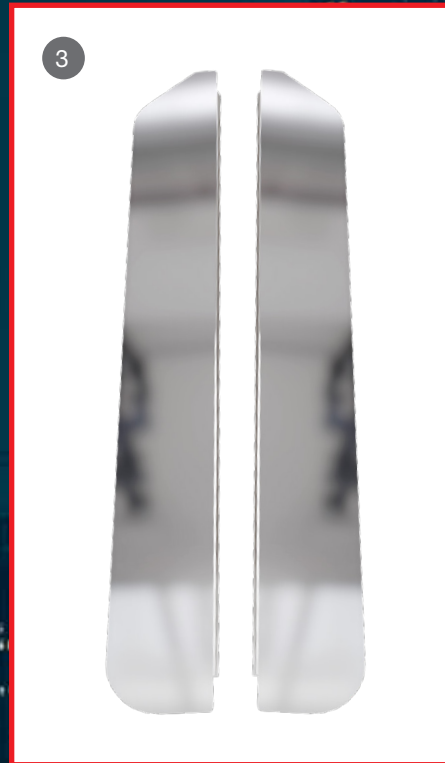

HOOD SIDE DEFLECTOR

Hood & Grill Accessories