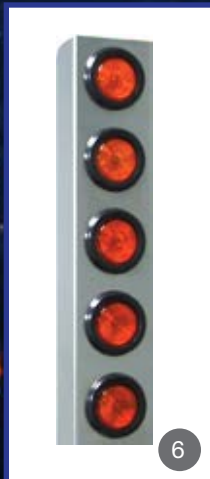

## REVOLVING LIGHT BRACKET

REVOLVING LIGHT BRACKET					
	DESCRIPTION	PARTS #	MODELS	YEAR	QTY
1	Strobe light bracket	S7232054	All Kenworth Models	All years	PR
2	Strobe light bracket	S7232058	All Kenworth Models Ex: T680-T880-T2000	All years	PR
3	Strobe light bracket	S7232070	Kenworth T470 Dumper 12 Wheels	2010 & Up	PR