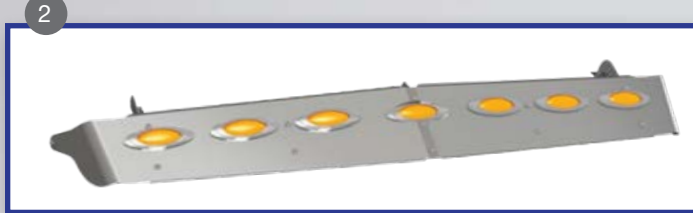

SUN VISORS - GANGSTER SERIE

All models / *except T680 - T880 - T2000

OVAL / FLATLINE LIGHTS LEGEND						LEGAL IN CANADA
SUN VISORS GANGSTER SERIE						
ALL MODELS / *EXCEPT T680 - T880 - T2000						
	DESCRIPTION	PART #	DROP	LIGHTS	YEAR	
1	Sun Visor T370-T600-T660-T800-W900B-W900L	S7231030	8"	Blank	2007 & Up	
2	Sun Visor T370 T600 T660 T800 W900B W900L	S7231032-LED	8"	7 X oval lights	2007 & Up	
3	Sun Visor For Curved Glass	S7231043-LED	8"	16 X bullseye	2007 & Up	
4	Sun Visor For Curved Glass	S7231031-LED	8"	5 X oval lights	2007 & Up	
5	Sun Visor For Curved Glass	S7231039-LED	8"	7 X oval lights	2007 & Up	
6	Sun Visor For Curved Glass	S7231012	14"	Blank	2007 & Up	
7	Sun Visor For Curved Glass	S7231014-LED	14"	5 X oval lights	2007 & Up	
	Sun Visor For Curved Glass	S7231017-LED	14"	7 X oval lights	2007 & Up	
9	Bolts Less - Sun Visor For Curved Glass	S7231025-LED	14"	5 X oval lights	2007 & Up	

SUN VISORS - REG. CAB WITH CURVED GLASS

All models / *Except T680 - T880 - T2000

SUN VISORS REG. CAB WITH CURVED GLASS					
ALL MODELS *EXCEPT T680 - T880 - T2000					
	DESCRIPTION	PART #	DROP	LIGHTS	YEAR
10	Sun Visor For Curved Glass Regular Cab ALL MODELS / Except T680 - T880 - T2000	S7231013	11"	Blank	2007 & Up

SUN VISORS - REG. CAB WITH AEROCAB

T800-T600-W900B & L Aerocab

SUN VISORS REG. CAB WITH AEROCAB						
T800 - T800 - W900B & L AEROCAB						
	DESCRIPTION	PART #	MODEL	DROP	LIGHTS	YEAR
11	Sun visor for Aerocab	S7231016	T600-T800-W900B & L Aerocab	11"	Blank	2007 & Up