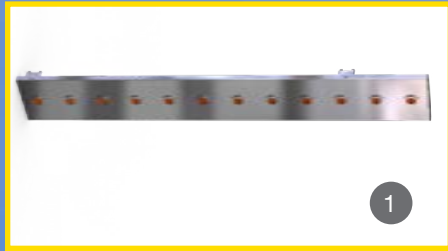

FRAME & FAIRING ACC.

REAR SLEEPER LIGHT BAR

REAR SLEEPER LIGHT BAR		
SECTION	PARTS #	QTY
1 10" Rear Sleeper Light Bar	S7252085-LEDCR	PR

REAR BACK FRAME COVER

REAR BACK FRAME COVER			
SECTION	PART #	MODELS	YEAR
2 Rear Back Frame Cover	S7271007	T680	2015 & up
3 Rear Back Frame Cover	S7271006	T800	All years

TANK SKIRT FAIRING

REAR BACK FRAME COVER					
SECTION	PART #	MODELS	YEAR	QTY	
4 59" Tank Skirt Fairing The panel bracket is attached to the (U) bracket. Come only one side skirt. 2 belts that hold the tank	S7271009	T800-W900B-W900L	1987 to 2012	UN	
5 66" Tank Skirt Fairing The panel bracket is attached to the (U) bracket. Come only one side skirt. 2 belts that hold the tank	S7271008	T800-W900B-W900L	1987 to 2012	UN	
6 73" Tank Skirt Fairing The panel bracket is attached to the (U) bracket. Come only one side skirt. 2 belts that hold the tank	S7271010	T800-W900B-W900L	1987 to 2012	UN	
7 59" Tank Skirt Fairing The panel bracket is attached to the belt. Come with two side skirt. 3 belts 2 1/2" that hold the tank	S7271002	T800-W900B-W900L	2013 & Up	PR	
8 66" Tank Skirt Fairing The panel bracket is attached to the belt. Come with two side skirt. 3 belts 2 1/2" that hold the tank	S7271001	T800-W900B-W900L	2013 & Up	PR	
9 73" Tank Skirt Fairing The panel bracket is attached to the belt. Come with two side skirt. 3 belts 2 1/2" that hold the tank	S7271003	T800-W900B-W900L	2013 & Up	PR