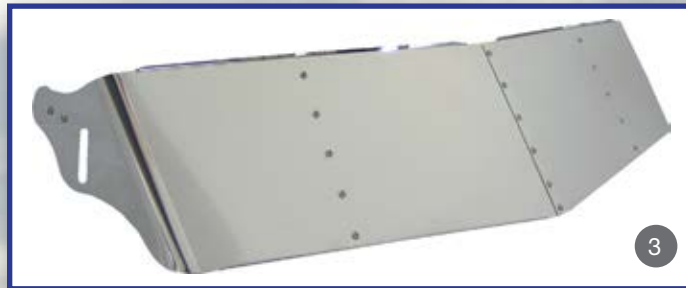

SUN VISORS - FLAT GLASS DROP 11" & 13"

For model: 600 - T800 - W900B - W900L

MODEL: T600 - T800 - W900B - W900L					
	DESCRIPTION	PART #	DROP	LIGHTS	YEAR
1	Sun Visor - Flat Glas	S7231003	11"	Blank	1988 to 2005
2	Sun Visor - Flat Glass	S7231052	13"	Blank	1988 to 2005

SUN VISORS - FLAT GLASS DROP 15"

For model: T800 - W900B - W900L

OVAL / FLATLINE LIGHTS LEGEND	LED	LEDC	LEDF	LEDFC

T800-W900B-W900L					
	DESCRIPTION	PART #	DROP	LIGHTS	YEAR
3	Sun Visor For Flat Glass	S7231004	15"	Blank	Up to 2006
4	Sun Visor For Flat Glass	S7231005-LED	15"	Oval	Up to 2006
5	Sun Visor For Flat Glass	S7231006-LED	15"	Round	Up to 2006
6	Sun Visor For Flat Glass	S7231022	15"	Blank	Up to 2006