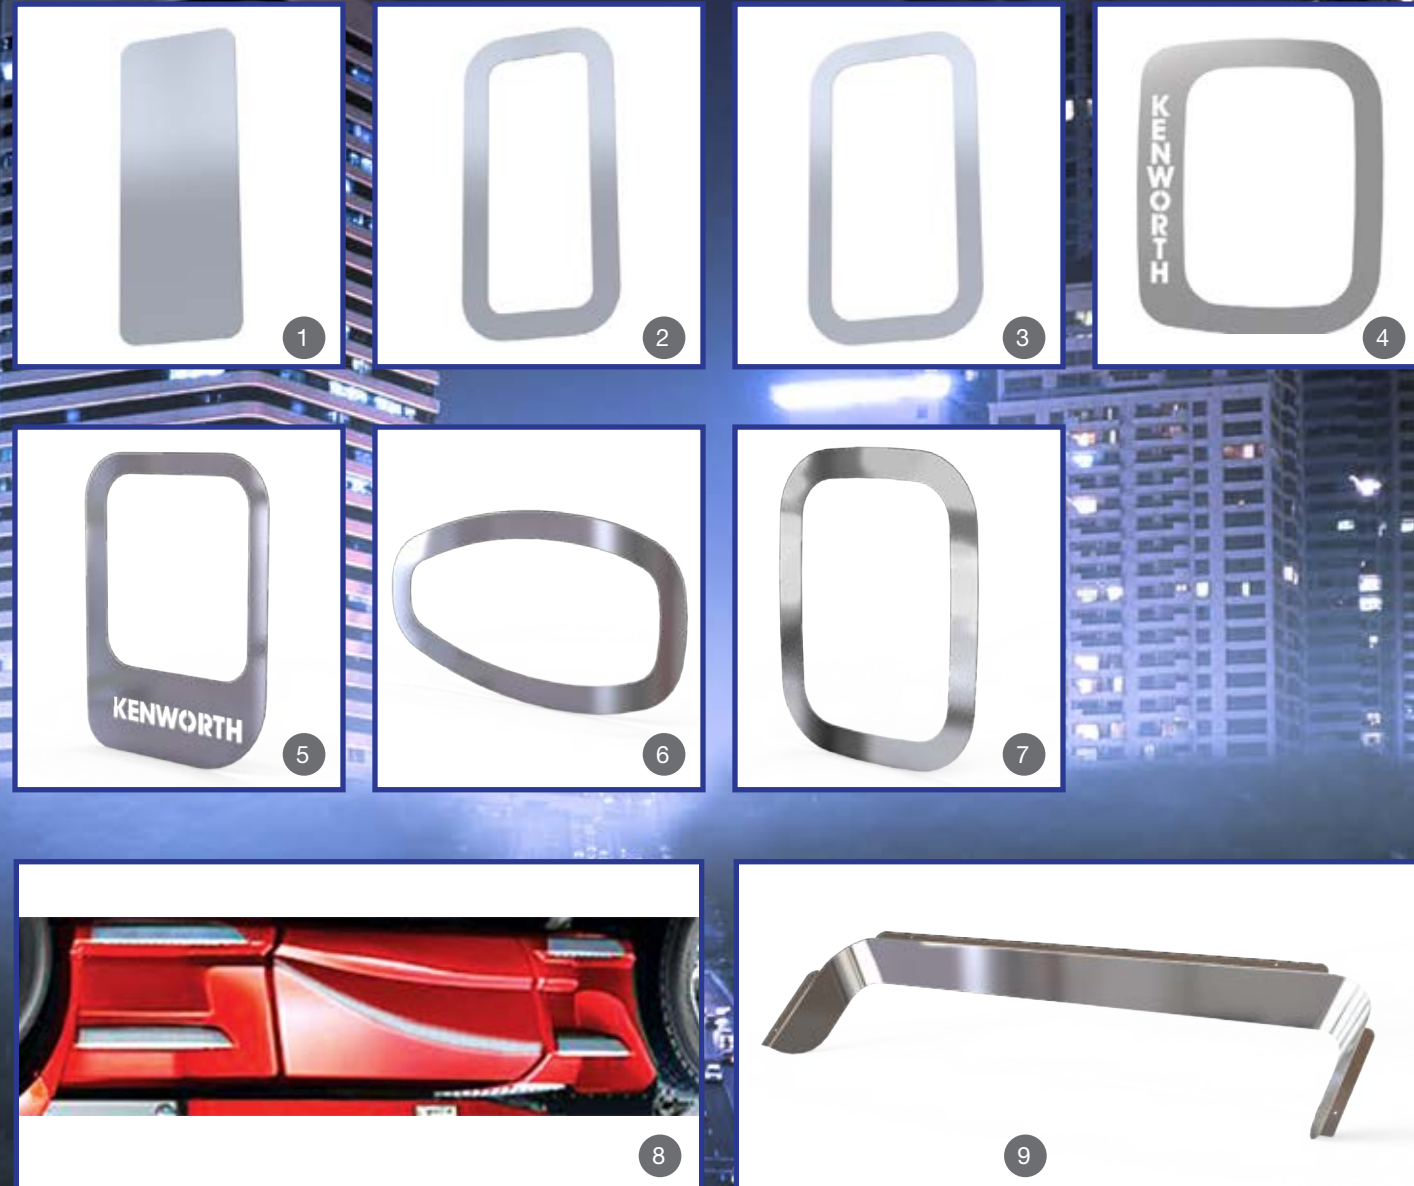

DOOR TRIM & SLEEPER TRIM

Cab & Sleeper Accessories

DOOR & SLEEPER TRIM

DOOR & SLEEPER TRIM					
SECTION	PART #	MODELS	YEAR	QTY	
1	Sleeper Vent Plate	S7251003	T680	2016 & Up	Un
2	Sleeper Air Vent Trim	S7251004		2016 & Up	Un
3	Sleeper Air Cleaner Trim	S7251006	T880	2015 & Up	Un
4	Door Handle Trim	S7232084	T170-T270-T370-T440-T470-T600-T800-T800W-W900-W900B-W900L	2003 & Up	PR
5	Door Handle Trim	S7232068	T170-T270-T370-T440-T470-T600-T800-T800W-W900-W900B-W900L	1995 to 2002	PR
6	Door Handle Trim	S7232055	T680-T880	2012 & Up	PR
7	Door Handle Trim	S7232026	T170-T270-T370-T440-T470-T600-T800-T800W-W900-W900B-W900L	2003 & Up	PR

TRIM SIDE SKIRT

TRIM SIDE SKIRT					
SECTION	PART #	MODELS	YEAR	QTY	
8	Trim Side Skirt	S7262007	T660	2010 & Up	PR

REAR SLEEPER WINDOW DEFLECTOR

REAR SLEEPER WINDOW DEFLECTOR					
SECTION	PART #	MODELS	YEAR	QTY	
9	Rear Cab Window Deflector	S7231504	T660 - T880	2015 & Up	UN