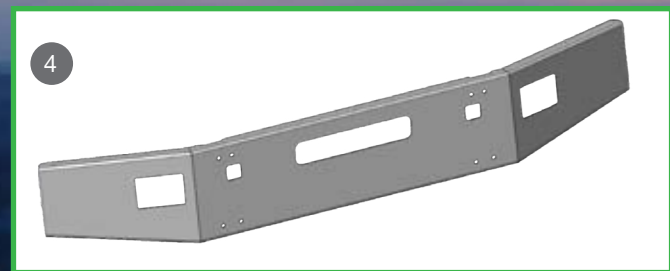

## T800 FRONT BUMPER OPENED END

Blank

T800 FRONT BUMPER STAINLESS STEEL				
PARTS #	DESCRIPTION	MODEL	YEAR	
1	S7211501	14" X 90" opened end bumper / square end 304 X 10 grade stainless steel bumper 11 Ga / taper down	T800	2004 & Up
2	S7211503	14" X 90" opened end bumper / square end 304 X 10 grade stainless steel bumper 11 Ga / square / curved	T800	Up to 2003
3	S7211502	14" X 90" opened end bumper / taper end 304 X 10 grade stainless steel bumper 11 Ga / taper up / curved	T800	2004 & Up
4	S7211504	14" X 90" opened end bumper / taper end 304 X 10 grade stainless steel bumper (11 Ga) / taper up / curved	T800	Up to 2003