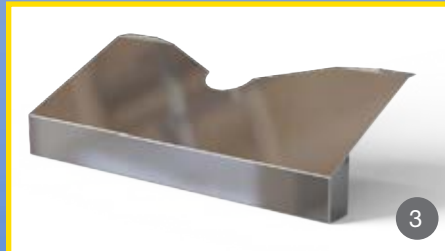

FRAME & FAIRING ACC.

REAR SLEEPER LIGHT BAR

REAR SLEEPER LIGHT BAR		
SECTION	PARTS #	QTY
1 10" Rear Sleeper Light Bar	S7252085-LEDCR	PR

REAR BACK FRAME COVER

REAR BACK FRAME COVER			
SECTION	PART #	MODELS	YEAR
2 Rear Back Frame Cover	S7271007	T680	2015 & up
3 Rear Back Frame Cover	S7271006	T800	All years

TANK SKIRT FAIRING

REAR BACK FRAME COVER					
SECTION	PART #	MODELS	YEAR	QTY	
4 59" Tank Skirt Fairing The panel bracket is attached to the (U) bracket. Come only one side skirt. 2 belts that hold the tank	S7271009	T800-W900B-W900L	1987 to 2012	UN	
5 66" Tank Skirt Fairing The panel bracket is attached to the (U) bracket. Come only one side skirt. 2 belts that hold the tank	S7271008	T800-W900B-W900L	1987 to 2012	UN	
6 73" Tank Skirt Fairing The panel bracket is attached to the (U) bracket. Come only one side skirt. 2 belts that hold the tank	S7271010	T800-W900B-W900L	1987 to 2012	UN	
7 59" Tank Skirt Fairing The panel bracket is attached to the belt. Come with two side skirt. 3 belts 2 1/2" that hold the tank	S7271002	T800-W900B-W900L	2013 & Up	PR	
8 66" Tank Skirt Fairing The panel bracket is attached to the belt. Come with two side skirt. 3 belts 2 1/2" that hold the tank	S7271001	T800-W900B-W900L	2013 & Up	PR	
9 73" Tank Skirt Fairing The panel bracket is attached to the belt. Come with two side skirt. 3 belts 2 1/2" that hold the tank	S7271003	T800-W900B-W900L	2013 & Up	PR