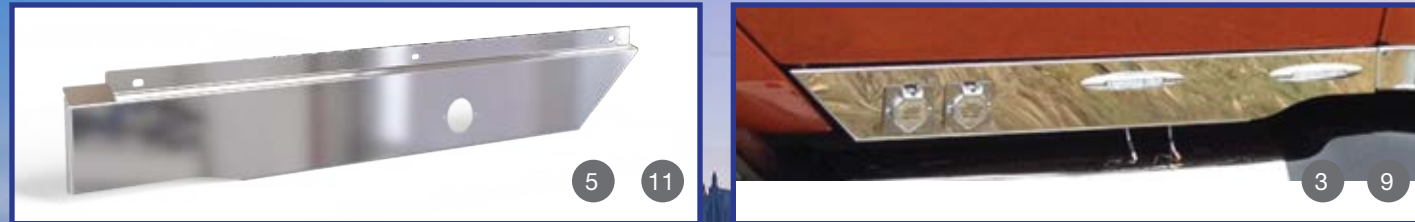

CAB PANELS

Model: T660

2" ROUND LIGHTS LEGEND		LED	LEDB	LEDCB	OVAL / FLATLINE LIGHTS LEGEND			

CAB PANELS T660						
DESCRIPTION	PART #	T660	LIGHTS	QTY	YEAR	
Cab panel RH 46.2" x 4.5" & LH 46.2" x 4.5"	S7232041	●	Blank	PR	2006 to 2017	

CAB PANELS

Model: T680

CAB PANELS T680						
DESCRIPTION	PART #	T660	T680	LIGHTS	QTY	YEAR
Cab Panel W/Fairing For Side & Rear Exhaust 34.1" X 2.625"	S7232057		●	Blank	PR	2010 & Up
Cab Panel W/ Fairing For Side & Rear Exhaust 2 Holes BH / 34.1" X 2.625"	S7232061-LEDFC		●	Oval	PR	2012 & Up
Cab Panel W/Out Fairing W/ Rear & Side Exhaust 34.1" X 3.5"	S7232064-LEDFC		●	Oval	PR	2012 & Up
Cab Panel W/Out Fairing W/ Rear & Side Exhaust 34.1" X 3.5"	S7232065		●	Blank	PR	2012 & Up
Cab Panel W/ Fairing For Side & Rear Exhaust 1 Hole BH / 34.1" X 2.625"	S7232074-LEDF		●	Oval	PR	2012 & Up

CAB PANELS

CAB PANELS T800 / T800W / T880							
DESCRIPTION	PART #	T800	T800W	T880	LIGHTS	QTY	YEAR
Cab Panel Front Mud Flap Support 37.7" X 3"	S7232031-LED	●	●		Oval	PR	2010 & Up
Cab Panel W/Fairing For Side & Rear Exhaust 34.1" X 2.625"	S7232057			●	Blank	PR	2012 & Up
Cab Panel W/ Fairing For Side & Rear Exhaust 2 Holes BH / 34.1" X 2.625"	S7232061-LEDFC			●	Oval	PR	2012 & Up
Cab Panel W/Out Fairing W/ Rear & Side Exhaust 34.1" X 3.5"	S7232064-LEDFC			●	Oval	PR	2012 & Up
Cab Panel W/Out Fairing W/ Rear & Side Exhaust 34.1" X 3.5"	S7232065			●	Blank	PR	2012 & Up
Cab Panel W/ Fairing For Side & Rear Exhaust 1 Hole BH / 34.1" X 2.625"	S7232074-LEDF			●	Oval	PR	2012 & Up
Cab Panel W/Out Fairing T800 - 12 Wheels Dump 1 Hole BH / 34.1" X 2.0"	S7232083			●	Blank	PR	2016 & Up

CAB PANELS

Model: W900S

CAB PANELS W900S				
DESCRIPTION	PART #	LIGHTS	QTY	YEAR
Cab Panel Right Side 40" X 5" & Left Side 43.5" X 7.2"	S7232082-LED	Oval lights	PR	2016 & Up