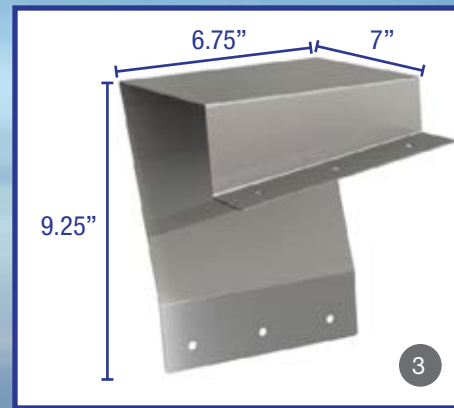

BRACKETS & FILTERS

Cab Accessories

REVOLVING LIGHT BRACKET

REVOLVING LIGHT BRACKET					
	DESCRIPTION	PARTS #	MODELS	YEAR	QTY
1	Strobe light bracket	S7232054	All Kenworth Models	All years	PR
2	Strobe light bracket	S7232058	All Kenworth Models Ex: T680-T880-T2000	All years	PR
3	Strobe light bracket	S7232070	Kenworth T470 Dumper 12 Wheels	2010 & Up	PR

TO HAVE OTHER GIROFAR SUPPORT, GO TO THE UNIVERSAL CATALOG

AIR FILTER LIGHT BAR

AIR FILTER						
	DESCRIPTION	PARTS #	MODELS	LIGHTS	YEAR	QTY
4	26" Front Air Filter Light Bar For Donaldson Filter	S7232111-LED	All models	Bullseye	All Year	PR
5	21" Rear Air Filter Light Bar	S7232018-LED	T800-W900	Bullseye	All Year	PR
6	17" Front Air Filter Light Bar	S7232016-LED	T800-W900	2" round	All Year	PR
7	21" Rear Air Filter Light Bar	S7232017-LED	T800-W900	2" round	All Year	PR
8	15.5" Fire Wall Lights Bar	S7232103-LED	T680-T880	Bullseye	2019 & Up	PR
9	16.38" Fire Wall Lights Bar	S7232104-LED	T680-T880	Oval	2019 & Up	PR