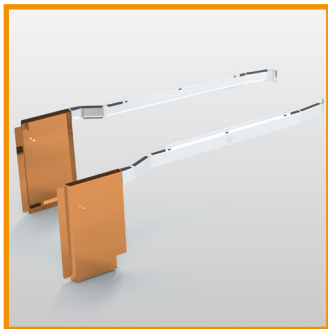

COWL PANEL RECTANGULAR EXTENDED
S7132512

Peterbilt 589 SFA 131BBC Long Hood 2024 & up