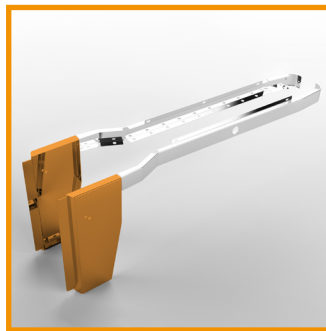

COWL PANEL
S7132500

Peterbilt 589 SFA 131BBC Long Hood 2024 & up