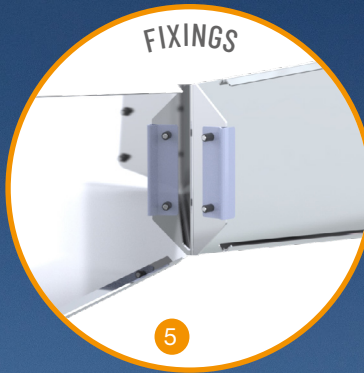

## SUN VISORS 14GA | PETERBILT

	PART #	DIMENSIONS	PROFILE	LIGHTS	TRUCK COMPATIBILITY	YEARS	
ONE PIECE <b>NEW!</b>	1	S7131084	12"	Drop	Blank	Peterbilt 325, 330, 335, 337, 340, 347, 348, 357, 365, 367, 375, 377, 378, 379, 382, 384, 385, 386, 388, 389 / Flat Glass 2 Pieces / Flat or Ultra Cab / Mirrors on Doors or Cab	1988-2024
	2	S7131095	13" x 9"	Bowtie	Blank	Peterbilt 325, 330, 335, 337, 340, 347, 348, 357, 365, 367, 375, 377, 378, 379, 382, 384, 385, 386, 388, 389 / Flat Glass 2 Pieces / Flat or Ultra Cab / Mirrors On Doors or Cab	1988-2024
	3	S7131087	12" x 8"	Reverse Bowtie	Blank	Peterbilt 325, 330, 335, 337, 340, 347, 348, 357, 365, 367, 375, 377, 378, 379, 382, 384, 385, 386, 388, 389 / Flat Glass 2 Pieces / Flat or Ultra Cab / Mirrors On Doors or Cab	1988-2024
TWO PIECES	4	S7131083	12"	Drop	Blank	Peterbilt 325, 330, 335, 337, 340, 347, 348, 357, 365, 367, 375, 377, 378, 379, 382, 384, 385, 386, 388, 389 / Flat Glass 2 Pieces / Flat Or Ultra Cab / Mirrors On Doors Or Cab	1988-2024
	5	C7131040	12" x 8.5"	Drop Bowtie	Blank	Peterbilt 300 Series ULTRA CAB / Flat Top & Mirrors On Door	1987-2004
	6	C7131062	14" x 11"	Drop Reverse Bowtie	Blank	Peterbilt 300 Series ULTRA CAB / Flat Glass & Mirror on Cab / Long Hood & without Original Visor	2005 & up
	7	C7131065	9.5" x 5.5"	Drop Bowtie	Blank	Peterbilt 359 / Flat Roof	1967-1987
	8	C7131067	9" x 5"	Drop Reverse Bowtie	Blank	Peterbilt 379 / Flat Roof / Mirror on Door	1987-2007