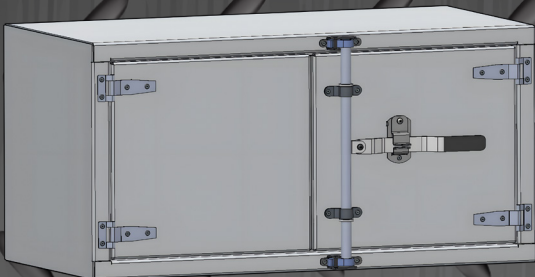

QCP7971119