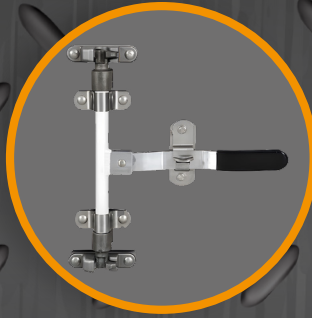

Looking good is great. Working efficiently, even better!
Trust Metchro's complete line for all
your truck accessories.

SOLID ALL AROUND!

You're a **Solid** worker, your tools are **Solid**,
your toolbox should be as **Solid** or even more.

Don't settle and get the best toolbox in the
industry. Made from solid checkered
aluminum, with easy and strong lock
handle and backed by the famous
Metchro Quality and Warranty.

METCHRO

IMAGINING, WORKING, SHINING

CAM LOCK ROD

T-HANDLE LATCH

TOOL BOXES | ALUMINIUM CHECKERED PLATE

CODE	DIMENSIONS			DOORS	CLOSING DEVICE	
	WIDTH	DEPTH	HEIGHT		CAM LOCK ROD	T-HANDLE LATCH
QCP7971109	36"	24"	24"	2 FRONT DOORS	●	
QCP7971118	36"	24"	18"	1 FRONT DOOR		●
QCP7971119	48"	24"	24"	2 FRONT DOORS	●	
QCP7971120	60"	24"	24"	2 FRONT DOORS	●	
QCP7971131	18"	24"	18"	1 FRONT DOOR		●
QCP7971132	24"	24"	18"	1 FRONT DOOR		●
QCP7971133	30"	24"	18"	1 FRONT DOOR		●