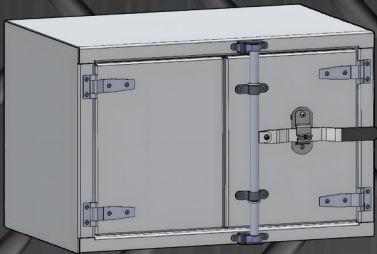

Don't settle and get the best toolbox in the
industry. Made from solid checkered
aluminum, with easy and strong lock
handle and backed by the famous
Metchro Quality and Warranty.

METCHRO

IMAGINING, WORKING, SHINING

CAM LOCK ROD

T-HANDLE LATCH

TOOL BOXES | ALUMINIUM CHECKERED PLATE

CODE	DIMENSIONS			DOORS	CLOSING DEVICE	
	WIDTH	DEPTH	HEIGHT		CAM LOCK ROD	T-HANDLE LATCH
QCP7971109	36"	24"	24"	2 FRONT DOORS	●	
QCP7971118	36"	24"	18"	1 FRONT DOOR		●
QCP7971119	48"	24"	24"	2 FRONT DOORS	●	
QCP7971120	60"	24"	24"	2 FRONT DOORS	●	
QCP7971131	18"	24"	18"	1 FRONT DOOR		●
QCP7971132	24"	24"	18"	1 FRONT DOOR		●
QCP7971133	30"	24"	18"	1 FRONT DOOR		●