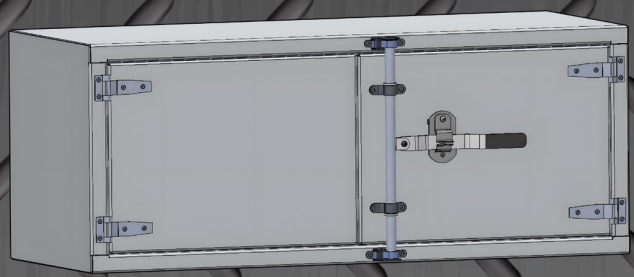

QCP7971120