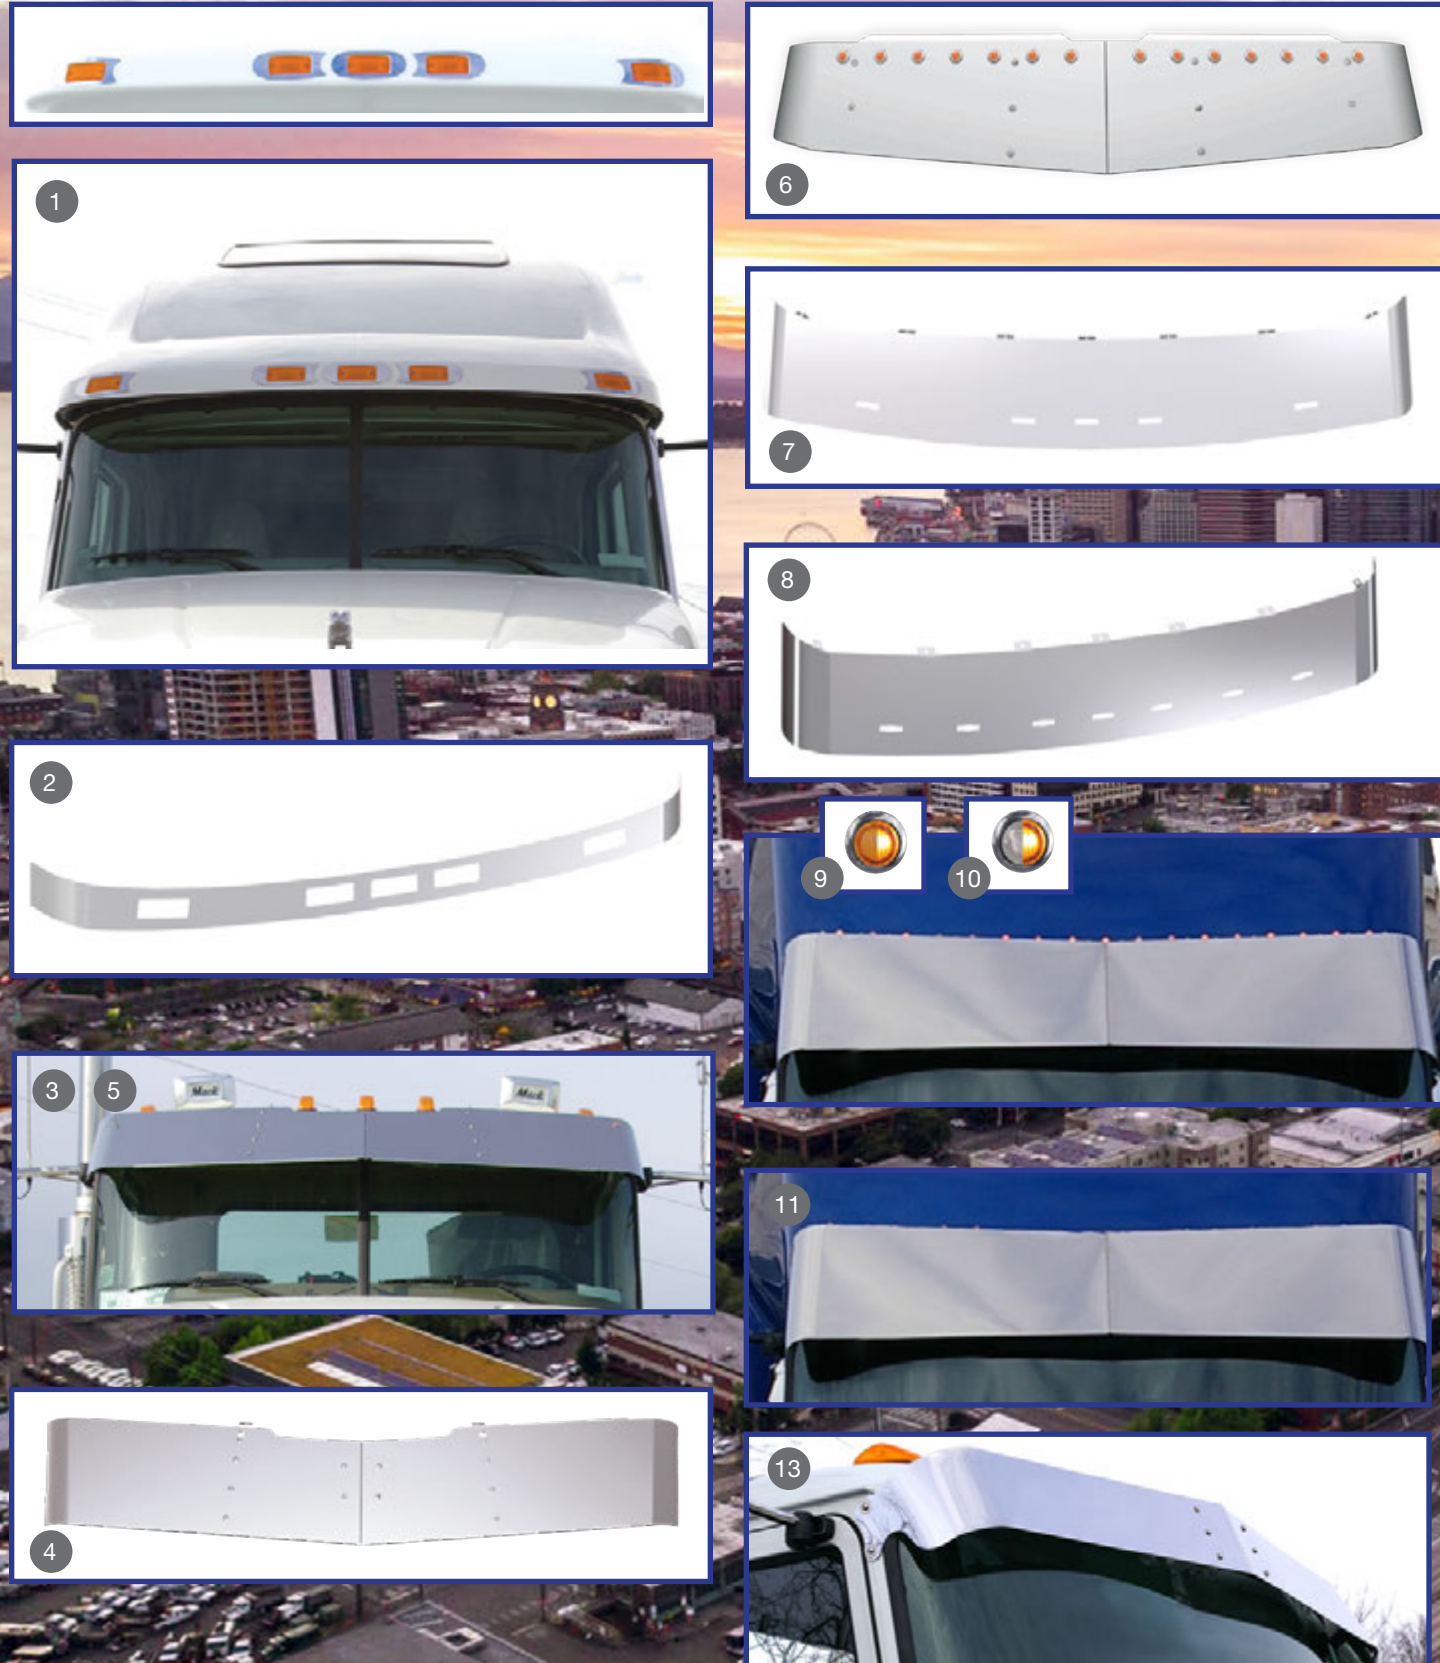

SUN VISORS

Cab & Sleeper Accessories

TRIM

TRIM				
SECTION	PART #	MODELS	YEAR	QTY
1 Sun Visor Light Trim	🍁 S7633501	Vision & Pinnacle	2006 to 2017	KIT
2 Visor Strip Over Fiber Visor	🍁 S7631506	Mack Anthem	2019 & up	—

SUN VISORS

SUN VISORS				
SECTION	PART #	MODELS	LIGHTS	YEAR
3 Sun Visor 11.2" Drop	🍁 S7631004	Granite - Vision - Pinnacle Day Cab	Blank	2006 & up
4 Sun Visor 13 1/4" Outside & 12.5" In Center Drop	🍁 S7631001	Pinnacle Vision Granite day cab	Blank	2006 & up
5 Sun Visor 11.2" Drop	🍁 S7631004	Titan	Blank	2012 & up
6 Sun Visor	S7631007	Mack (R) Flat Top	14 X 3/4" bullseye lights	1966 to 2005
7 Sun Visor OEM 12.7" Drop	🍁 S7631005	Anthem fiber roof / high roof mirror on door	5 lights - using the original lights from the truck	2019 & up
8 Sun Visor OEM 12.7" Drop	🍁 S7631006	Anthem fiber roof / high roof mirror on door	7 lights - using the original lights from the truck	2019 & up
9 Sun Visor OEM 15" Drop	C7631010-LED	Anthem high roof / 16 ga	17 x 3/4" bullseye amber lights	2019 & up
10 Sun Visor OEM 15" Drop	C7631010-LEDC	Anthem high roof / 16 ga	17 x 3/4" bullseye clear lights	2019 & up
11 Sun Visor OEM 15" Drop	C7631010	Anthem high roof / 16 ga	17 X 3/4" holes only	2019 & up
12 Reverse Bowtie 9" Drop Boltless Sun Visor	S7631008	MD series without OEM visor	Blank	2022 & up
13 Reverse Bowtie 9" Drop	S7631009	MD series without OEM visor	Blank	2022 & up

NEW