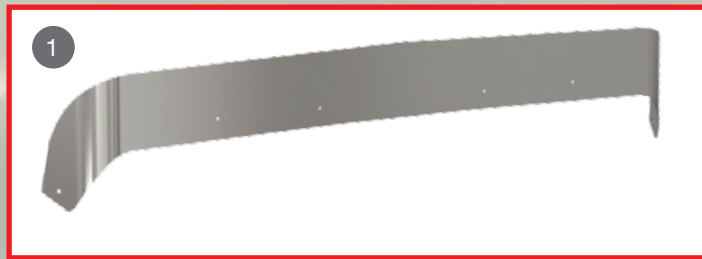

HOOD DEFLECTOR

Rawhide - Titan

HOOD DEFLECTOR					
	SECTION	PARTS #	MODELS	YEAR	QTY
1	Hood Deflector	S7621007	Rawhide	2008 to 2018	UN
2	Hood Grill Trim	S7621010	Rawhide	2015 to 2018	UN
3	Hood Deflector	S7621008	Titan	2008 to 2017	UN

HOOD DEFLECTOR

Anthem

HOOD DEFLECTOR					
	SECTION	PARTS #	MODELS	YEAR	QTY
4	Hood Deflector With Extended Side	S7621013	Anthem SBA	2019 & up	UN

HOOD DEFLECTOR

MD Series

HOOD DEFLECTOR					
	SECTION	PARTS #	MODELS	YEAR	QTY
5	Hood Deflector With Extended Side	S7621013	MD series	2022 & up	UN
6	Lower Grill Shield	S7621014	MD series SBA short hood	2022 & up	UN