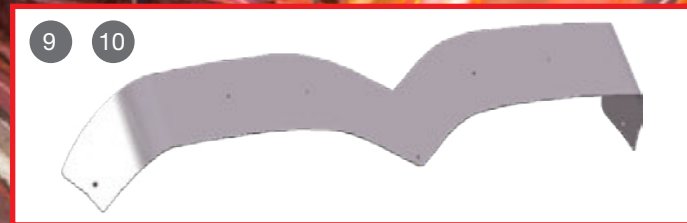

HOOD DEFLECTOR

Hood & Grill Accessories

HOOD DEFLECTOR

CX - Vision - Pinnacle

HOOD DEFLECTOR					
	SECTION	PARTS #	MODELS	YEAR	QTY
1	Hood & Grill Deflector	S7623001	Vision	Up to 2006	KIT
2	Hood & Grill Deflector	S7623005	Pinnacle	2007 & up	KIT
3	Hood Deflector	S7621004	Vision & CX	Up to 2006	UN
4	Hood Deflector	S7621006	Pinnacle & CX	2006 to 2018	UN
5	Hood & Grill Deflector	S7623009	Pinnacle long hood	2020 & up	UN
6	Hood Deflector	S7621002	CX	2020 & up	UN

HOOD DEFLECTOR

Granite - CH - CT - GU - CV

HOOD DEFLECTOR					
	SECTION	PARTS #	MODELS	YEAR	QTY
7	Hood Deflector	S7621001	CH	Up to 2016	UN
8	Hood Deflector	S7621011	CH	2017 & up	UN
9	Hood Deflector	S7621003	Granite CT	2006 to 2010	UN
10	Hood Deflector	S7621003	Granite GU	2011 & up	UN
11	Hood Deflector	S7621005	Granite CV	2001 & up	UN