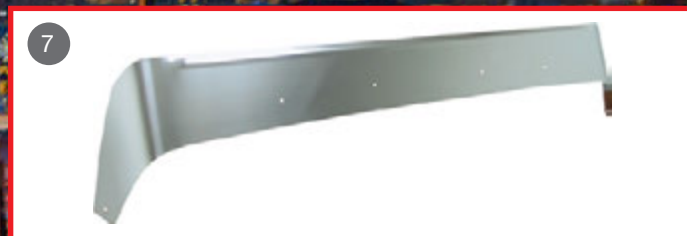

HOOD DEFLECTOR

Hood & Grill Accessories

HOOD DEFLECTOR

CX - Vision - Pinnacle

HOOD DEFLECTOR					
	SECTION	PARTS #	MODELS	YEAR	QTY
1	Hood & Grill Deflector	S7623001	Vision	Up to 2006	KIT
2	Hood & Grill Deflector	S7623005	Pinnacle	2007 & up	KIT
3	Hood Deflector	S7621004	Vision & CX	Up to 2006	UN
4	Hood Deflector	S7621006	Pinnacle & CX	2006 to 2018	UN
5	Hood & Grill Deflector	S7623009	Pinnacle long hood	2020 & up	UN
6	Hood Deflector	S7621002	CX	2020 & up	UN

HOOD DEFLECTOR

Granite - CH - CT - GU - CV

HOOD DEFLECTOR					
	SECTION	PARTS #	MODELS	YEAR	QTY
7	Hood Deflector	S7621001	CH	Up to 2016	UN
8	Hood Deflector	S7621011	CH	2017 & up	UN
9	Hood Deflector	S7621003	Granite CT	2006 to 2010	UN
10	Hood Deflector	S7621003	Granite GU	2011 & up	UN
11	Hood Deflector	S7621005	Granite CV	2001 & up	UN