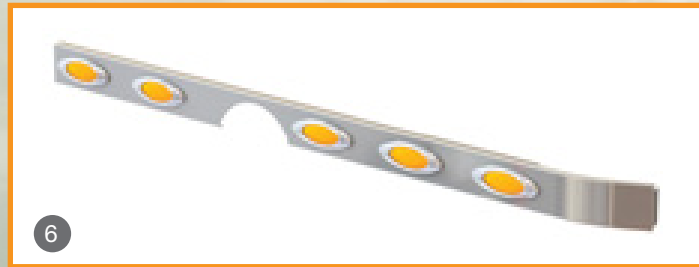

CAB & SLEEPER PANELS - BLANK

CHU

BLANK				
SECTION	PART #	MODELS	YEAR	
1 3.5" x 48" Cab Panel - 2 Block Heater Holes	S7632019	CHU	2008 & up	
2 3.5" x 48" Cab Panel - 1 Block Heater Holes	S7632024	CHU	2008 & up	
3 3.5" x 65.5" Sleeper Panel	S7652011	CHU	2008 to 2017	

CAB & SLEEPER PANELS - OVAL LIGHTS

CHU

OVAL LIGHTS				
SECTION	PART #	MODELS	LIGHTS	YEAR
4 3.5" X 48" Cab Panel 2 Block Heater Holes	S7632020-LED	Pinnacle	Oval lights	2008 & up
5 3.5" X 48" Cab Panel 1 Block Heater Holes	S7632031-LED	Pinnacle	Oval lights	2008 & up
6 3.5" X 65.5" Sleeper Panel	S7652012-LED	Pinnacle	Oval lights	2008 & up