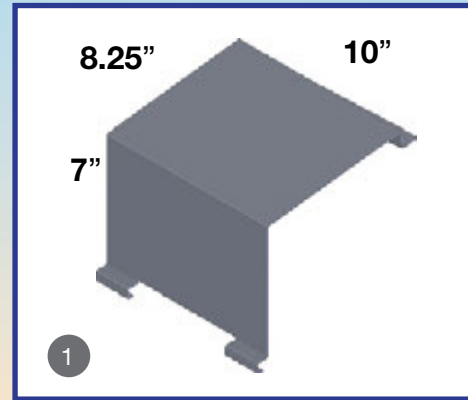

REVOLVING LIGHT BRACKET

Cab & Sleeper Accessories

REVOLVING LIGHT BRACKET

Garnite - CT & CV Flat Top

GARNITE - CT & CV FLAT TOP				
SECTION	PART #	MODELS	YEAR	QTY
1 Strobe Light Bracket	S7632060	Garnite, CT & CV flat top	2001 & up	PR