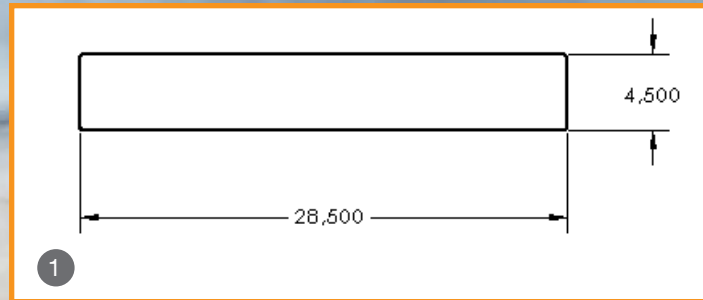

CAB & SLEEPER TRIM

Cab Accessories

KICK PANEL

Anthem - VISION - CX 613 with fairing

ANTHEM - VISION - CX 613 WITH FAIRING				
SECTION	PART #	MODELS	YEAR	QTY
1 Front Kick Panel	S7662005	VISION CX 613 with fairing	2014 & up	PR
2 Kick Panel	S7632048	Anthem	2019 & up	PR

DOOR & SLEEPER TRIM

All Models Except Rawhide

ALL MODELS EXCEPT RAWHIDE				
SECTION	PART #	YEAR	QTY	
3 Door Handle Trim	S7633002	All years	KIT	
4 Sleeper Vent Trim	S7951003	All years	UN	

DOOR & WINDOW TRIM

Granite

GRANITE				
SECTION	PART #	YEAR	QTY	
5 Door Logo Trim	S7632010	2001 & up	PR	
6 Door Handle Trim	S7633001	2006 & up	KIT	
7 Door Window Trim	S7632027	2002 & up	PR	

DOOR & WINDOW TRIM

Vision

VISION				
SECTION	PART #	YEAR	QTY	
8 Door Handle Trim	S7633001	2006 & up	KIT	
9 Door Logo Trim	S7632008	All years	PR	
10 Window Trim - One Side	S7631501	2006 to 2017	UN	

WINDOW TRIM

CH - CL - CX - CT - CV - GU

CH - CL - CX - CT - CV - GU				
SECTION	PART #	YEAR	QTY	
11 Rear Cab Window Trim	S7631505	2000 & up	UN