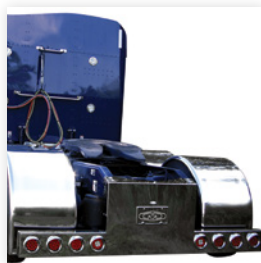

REAR PANEL
S7173002

94" wide Peterbilt 389 2020 & up full
width back panel made in one piece