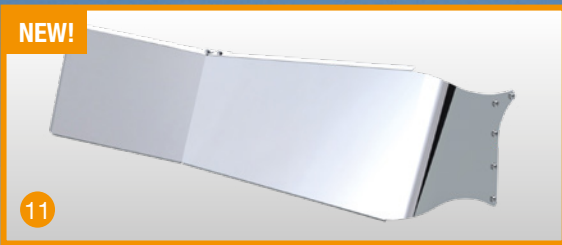

14 GA

NEW!

9

12

NEW!

10

15

NEW!

11

12, 15

PROTECTIVE COVER OVER WIRES

SUN VISORS | KENWORTH | MULTI FIT VISORS

	PART #	DIMENSIONS	PROFILE	LIGHTS	TRUCK COMPATIBILITY	YEARS
ONE PIECE NEW!	9	12"	Straight	Blank	KENWORTH W900B, W900L, T270, T370, T300, T400, T600, T660, T800 / Curved Glass 1 or 2 Pieces / Mirrors on Cab /	1998-2024
	10	13" x 9"	Bowtie	Blank	KENWORTH W900B, W900L, T270, T370, T300, T400, T600, T660, T800 / Curved Glass 1 or 2 Pieces / Mirrors on Cab /	1998-2024
	11	13" x 11"	Drop	Blank	KENWORTH W900B, W900L, T270, T370, T300, T400, T600, T660, T800 / Curved Glass 1 or 2 Pieces / Mirrors on Cab /	1998-2024
	13	12" x 8"	Reverse Bowtie	Blank	KENWORTH W900B, W900L, T270, T370, T300, T400, T600, T660, T800 / Curved Glass 1 or 2 Pieces / Mirrors on Cab /	1998-2024
	12	13" x 11"	Drop	10 x 3/4" holes for LED lights	KENWORTH W900B, W900L, T270, T370, T300, T400, T600, T660, T800 / Curved Glass 1 or 2 Pieces / Mirrors on Cab /	1998-2024
TWO PIECES	14	13" x 11"	Drop	Blank	KENWORTH W900B, W900L, T270, T370, T300, T400, T600, T660, T800 / Curved Glass 1 or 2 Pieces / Mirrors on Cab /	1998-2024
	15	13" x 11"	Drop	10 x 3/4" holes for LED lights	KENWORTH W900B, W900L, T270, T370, T300, T400, T600, T660, T800 / Curved Glass 1 or 2 Pieces / Mirrors on Cab /	1998-2024