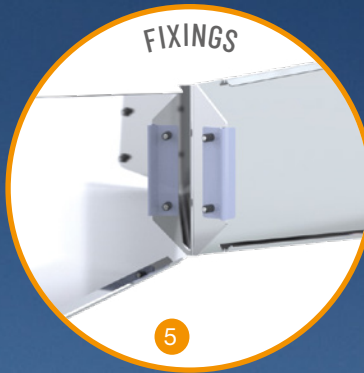

14 GA

SUN VISORS 14GA | PETERBILT

	PART #	DIMENSIONS	PROFILE	LIGHTS	TRUCK COMPATIBILITY	YEARS	
ONE PIECE	1	S7131084	12"	Drop	Blank	Peterbilt 325, 330, 335, 337, 340, 347, 348, 357, 365, 367, 375, 377, 378, 379, 382, 384, 385, 386, 388, 389 / Flat Glass 2 Pieces / Flat or Ultra Cab / Mirrors on Doors or Cab	1988-2024
	2	S7131095	13" x 9"	Bowtie	Blank	Peterbilt 325, 330, 335, 337, 340, 347, 348, 357, 365, 367, 375, 377, 378, 379, 382, 384, 385, 386, 388, 389 / Flat Glass 2 Pieces / Flat or Ultra Cab / Mirrors On Doors or Cab	1988-2024
	3	S7131087	12" x 8"	Reverse Bowtie	Blank	Peterbilt 325, 330, 335, 337, 340, 347, 348, 357, 365, 367, 375, 377, 378, 379, 382, 384, 385, 386, 388, 389 / Flat Glass 2 Pieces / Flat or Ultra Cab / Mirrors On Doors or Cab	1988-2024
TWO PIECES	4	S7131083	12"	Drop	Blank	Peterbilt 325, 330, 335, 337, 340, 347, 348, 357, 365, 367, 375, 377, 378, 379, 382, 384, 385, 386, 388, 389 / Flat Glass 2 Pieces / Flat Or Ultra Cab / Mirrors On Doors Or Cab	1988-2024
	5	C7131040	12" x 8.5"	Drop Bowtie	Blank	Peterbilt 300 Series ULTRA CAB / Flat Top & Mirrors On Door	1987-2004
	6	C7131062	14" x 11"	Drop Reverse Bowtie	Blank	Peterbilt 300 Series ULTRA CAB / Flat Glass & Mirror on Cab / Long Hood & without Original Visor	2005 & up
	7	C7131065	9.5" x 5.5"	Drop Bowtie	Blank	Peterbilt 359 / Flat Roof	1967-1987
	8	C7131067	9" x 5"	Drop Reverse Bowtie	Blank	Peterbilt 379 / Flat Roof / Mirror on Door	1987-2007