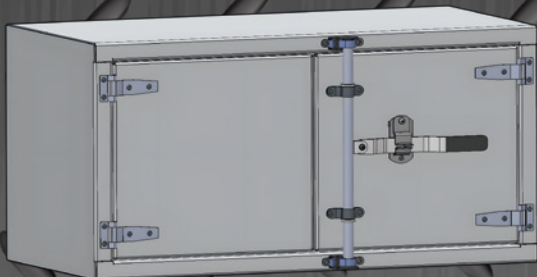

QCP7971119