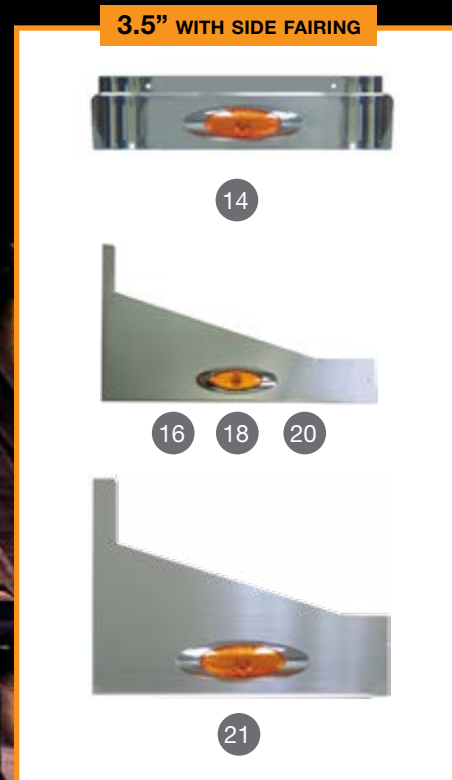

2.25" & 3.5" PANELS - 2" ROUND LIGHTS

386 - 2005 to 2015

2" ROUND LIGHTS LEGEND				
386		ROUND LIGHTS		2005 to 2015
SECTION	2.25" WITH SIDE FAIRING	3.5" WITHOUT SIDE FAIRING		
Cab Panel	S7132153-LEDB	S7132151-LEDB		
Front Sleeper Ext. Panel	S7152133-LEDB	S7152137-LEDB		
36" Sleeper Panel	S7152135-LEDB	S7152028-LEDB		
36" Ext. Panel	S7152129-LEDB	S7152009-LEDB		
48" Sleeper Panel	S7152126-LEDB	S7152024-LEDB		
48" Ext. Panel	S7152129-LEDB	S7152009-LEDB		
63" Sleeper Panel	S7152123-LEDB	—		
63" Sleeper Panel - 16 lights	—	S7152008-LEDB		
63" Sleeper Panel - 12 lights	—	S7152012-LEDB		
63" Ext. Panel	S7152129-LEDB	S7152009-LEDB		
70" Sleeper Panel	S7152120-LEDB	S7152016-LEDB		
70" Ext. Panel	S7152132-LEDB	S7152017-LEDB		

2.25" & 3.5" PANELS - OVAL LIGHTS

386 - 2005 to 2015

OVAL / FLATLINE LIGHTS LEGEND					
386		OVAL LIGHTS		2005 to 2015	
SECTION	2.25" WITH SIDE FAIRING	3.5" WITHOUT SIDE FAIRING			
Cab Panel	S7132128-LED	S7132152-LED			
Front Sleeper Ext. Panel	S7152108-LED	S7152112-LED			
36" Sleeper Panel	S7152136-LED	S7152042-LED			
36" Ext. Panel	S7152128-LED	S7152011-LED			
48" Sleeper Panel	S7152125-LED	S7152022-LED			
48" Ext. Panel	S7152128-LED	S7152011-LED			
63" Sleeper Panel	S7152122-LED	—			
63" Ext. Panel	S7152128-LED	S7152011-LED			
70" Ext. Panel	S7152131-LED	S7152019-LED