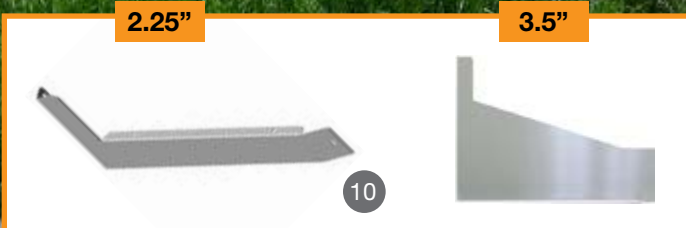

386 PANELS

Cab, Sleeper & Extension Panels

2.25" & 3.5" PANELS - BLANK

386 - 2005 to 2015 with side fairing

386	BLANK	
	2.25" WITH SIDE FAIRING	3.5" WITHOUT SIDE FAIRING
1 Cab Panel	S7132127	S7132124
2 Front Sleeper Ext. Panel	S7152109	S7152111
3 36" Sleeper Panel	S7152134	S7152038
4 36" Ext. Panel	S7152127	S7152007
5 48" Sleeper Panel	S7152124	S7152026
6 48" Ext. Panel	S7152127	S7152007
7 63" Sleeper Panel	S7152121	S7152006
8 63" Ext. Panel	S7152127	S7152007
9 70" Sleeper Panel	S7152045	S7152014
10 70" Ext. Panel	S7152130	S7152015