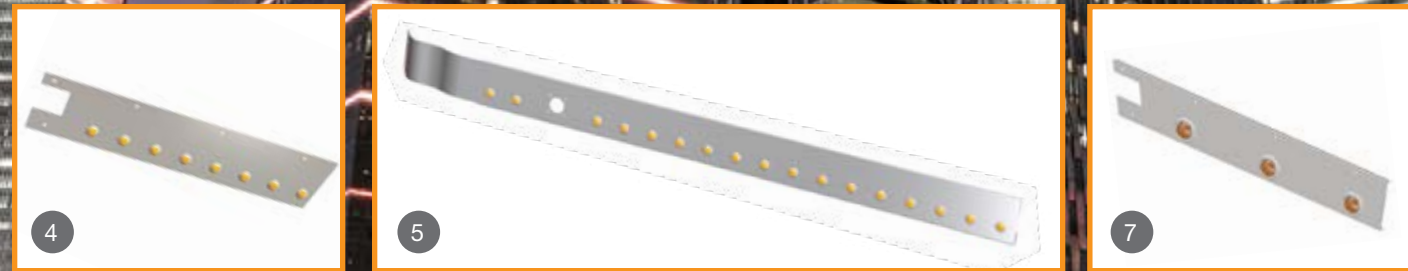

587 PANELS

Cab, Sleeper & Extension Panels

LIGHTS LEGEND

2" ROUND			BULLSEYE		OVAL / FLATLINE			
LED	LEDB	LEDCB	LED	LEDC	LED	LEDC	LEDF	LEDFC

PANELS - BLANK

2010 to 2016

587	BLANK		
	SECTION	PART #	YEAR
1	Cab Panel	S7132088	2010 to 2016
2	Sleeper Panel 70"	S7152060	2010 to 2016
3	Ext. Panel	S7152037	2010 to 2016

PANELS - 3/4" BULLSEYE LIGHTS

2010 to 2016

587	3/4" BULLSEYE LIGHTS		
	SECTION	PART #	YEAR
4	Cab Panel	S7132314-LED	2010 to 2016
5	Sleeper Panel 70"	S7152163-LED	2010 to 2016
6	Ext. Panel	S7152037	2010 to 2016

PANELS - 2" ROUND LIGHTS

2010 to 2016

587	ROUND LIGHTS		
	SECTION	PART #	YEAR
7	Cab Panel	S7132087-LEDB	2010 to 2016
8	Sleeper Panel 70"	S7152059-LEDB	2010 to 2016
9	Ext. Panel	S7152037	2010 to 2016

PANELS - OVAL LIGHTS

2010 to 2016

587	OVAL LIGHTS		
	SECTION	PART #	YEAR
10	Cab Panel	S7132018-LED	2010 to 2016
11	Sleeper Panel 70" - WO / BH	S7152036-LED	2010 to 2016
12	Sleeper Panel 70" - W / BH	S7152158-LED	2010 to 2016
13	Ext. Panel	S7152037	2010 to 2016