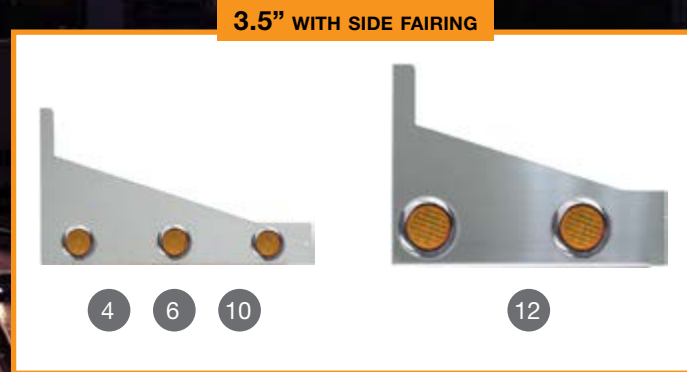

2.25" & 3.5" PANELS - 2" ROUND LIGHTS

386 - 2005 to 2015

2" ROUND LIGHTS LEGEND				
386		ROUND LIGHTS		2005 to 2015
SECTION	2.25" WITH SIDE FAIRING	3.5" WITHOUT SIDE FAIRING		
Cab Panel	S7132153-LEDB	S7132151-LEDB		
Front Sleeper Ext. Panel	S7152133-LEDB	S7152137-LEDB		
36" Sleeper Panel	S7152135-LEDB	S7152028-LEDB		
36" Ext. Panel	S7152129-LEDB	S7152009-LEDB		
48" Sleeper Panel	S7152126-LEDB	S7152024-LEDB		
48" Ext. Panel	S7152129-LEDB	S7152009-LEDB		
63" Sleeper Panel	S7152123-LEDB	—		
63" Sleeper Panel - 16 lights	—	S7152008-LEDB		
63" Sleeper Panel - 12 lights	—	S7152012-LEDB		
63" Ext. Panel	S7152129-LEDB	S7152009-LEDB		
70" Sleeper Panel	S7152120-LEDB	S7152016-LEDB		
70" Ext. Panel	S7152132-LEDB	S7152017-LEDB		

2.25" & 3.5" PANELS - OVAL LIGHTS

386 - 2005 to 2015

OVAL / FLATLINE LIGHTS LEGEND					
386		OVAL LIGHTS		2005 to 2015	
SECTION	2.25" WITH SIDE FAIRING	3.5" WITHOUT SIDE FAIRING			
Cab Panel	S7132128-LED	S7132152-LED			
Front Sleeper Ext. Panel	S7152108-LED	S7152112-LED			
36" Sleeper Panel	S7152136-LED	S7152042-LED			
36" Ext. Panel	S7152128-LED	S7152011-LED			
48" Sleeper Panel	S7152125-LED	S7152022-LED			
48" Ext. Panel	S7152128-LED	S7152011-LED			
63" Sleeper Panel	S7152122-LED	—			
63" Ext. Panel	S7152128-LED	S7152011-LED			
70" Ext. Panel	S7152131-LED	S7152019-LED