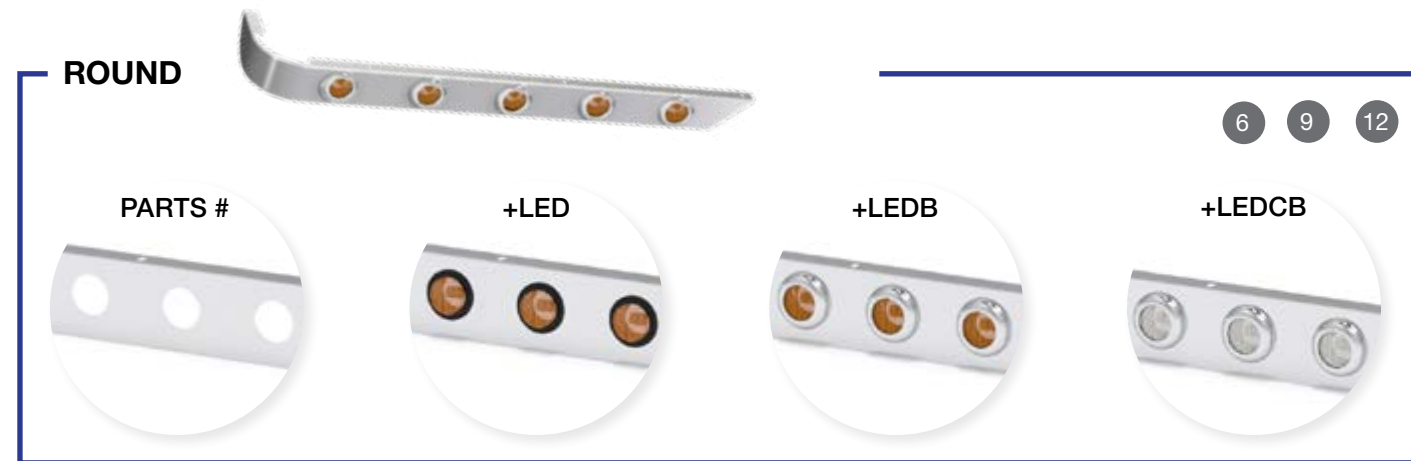

CAB PANELS

Day Cab Accessories

LIGHTS LEGEND								
2" ROUND			BULLSEYE		OVAL / FLATLINE			
LED	LEDB	LEDCB	LED	LEDC	LED	LEDC	LEDF	LEDFC

CAB PANELS - BLANK

337

337 - CAB PANELS				
	DESCRIPTION	PART #	LIGHTS	YEAR
1	Set-Back Axle 6 wheels side exhaust with regular step right side and step on tank left side 2.75" X 48"	S7132338	Blank	2016 & up

CAB PANELS - BLANK & OVAL LIGHTS

348

348 - CAB PANELS				
	DESCRIPTION	PART #	LIGHTS	YEAR
2	Regular day cab 3.5"	S7132269	Blank	2009 to 2021
3	Regular day cab 3.5"	S7132303-LED	7 oval lights	2009 to 2021
4	Extended day cab 3.5"	S7132356	Blank	2009 to 2021

CAB PANELS - BLANK & 2" ROUND, OVAL LIGHTS

365

365 - CAB PANELS				
	DESCRIPTION	PART #	LIGHTS	YEAR
5	Set-Forward Axle extended cab 3.5"	S7132247	Blank	2012 & up
6	Set-Forward Axle extended cab 3.5"	S7132248-LEDB	Round / 12 lights	2012 & up
7	Set-Forward Axle extended cab 3.5"	S7132249-LED	Oval / 9 lights	2012 & up
8	Set-Back Axle regular cab 3.5"	S7132270	Blank	2011 to 2007
9	Set-Back Axle regular cab 3.5"	S7132271-LEDB	Round / 10 lights	2011 to 2007
10	Set-Back Axle regular cab 3.5"	S7132272-LED	Oval / 8 lights	2011 to 2007
11	Set-Back Axle extended cab 3.5"	S7132273	Blank	2012 & up
12	Set-Back Axle extended cab 3.5"	S7132274-LEDB	Round / 12 lights	2012 & up
13	Set-Back Axle extended cab 3.5"	S7132275-LED	Oval / 10 lights	2012 & up