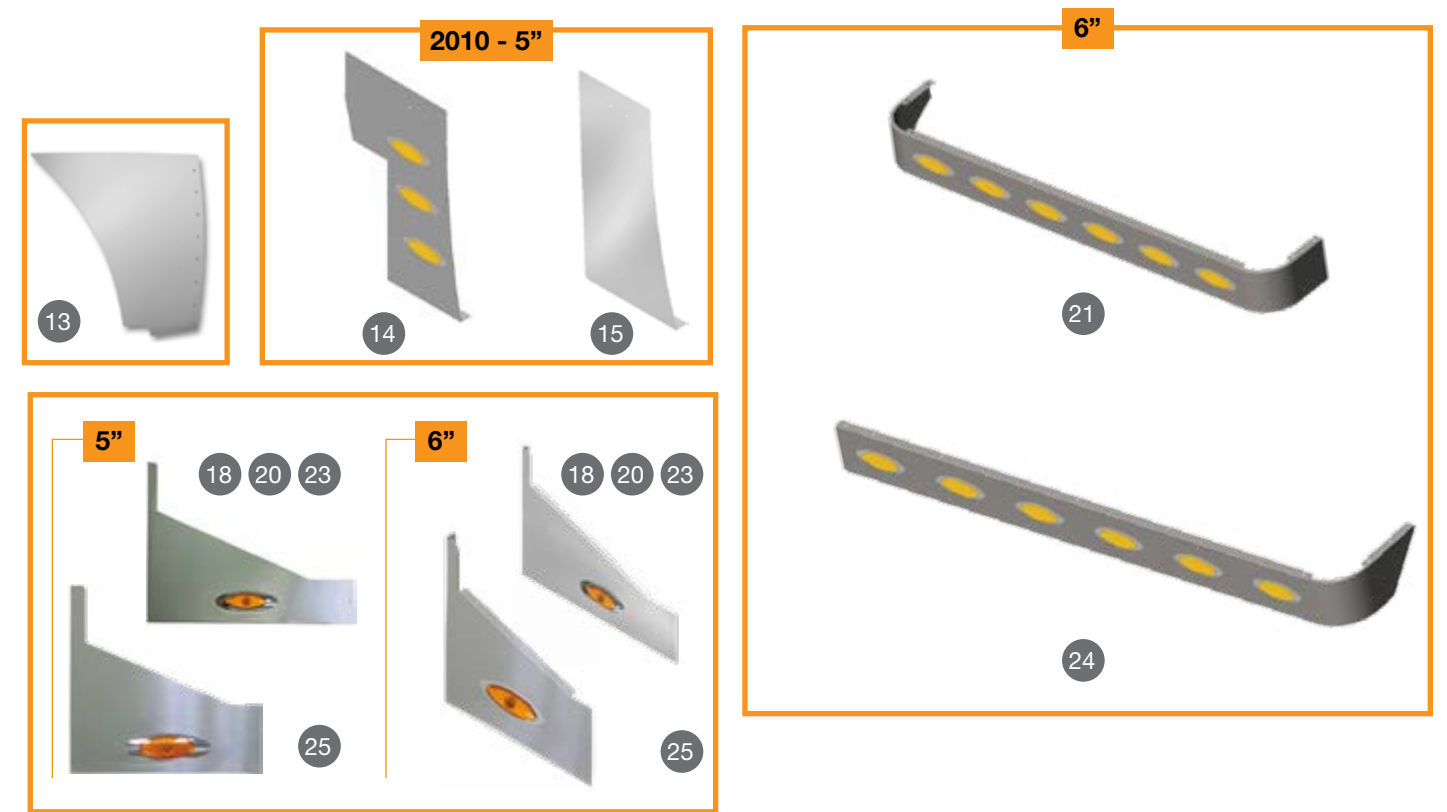

5" & 6" PANELS - OVAL LIGHTS

389 - 131 BBC

OVAL / FLATLINE LIGHTS LEGEND	LED	LEDC	LEDF	LEDFC

389 - 131 BBC		OVAL LIGHTS			
		2008-2009		2010	
SECTION		3.5"	4"	3.5"	4"
1	Lower Hood Panel	S7122073	S7122073	S7122073	S7122073
2	Cowl Panel - 6 Lights	S7132090-LED	S7132162-LED	S7132156-LED	S7132130-LED
3	Cowl Panel- 8 Lights	S7132086-LED	S7132145-LED	S7132155-LED	S7132097-LED
4	Cab Panel	S7132042-LED	S7132094-LED	S7132042-LED	S7132094-LED
~~6~~	36" Sleeper Panel	S7152042-LED	S7152065-LED	S7152042-LED	S7152065-LED
6	36" Ext. Panel	S7152011-LED	S7152031-LED	S7152011-LED	S7152031-LED
~~8~~	48" Sleeper Panel	S7152022-LED	S7152073-LED	S7152022-LED	S7152073-LED
8	48" Ext. Panel	S7152011-LED	S7152031-LED	S7152011-LED	S7152031-LED
9	63" Sleeper Panel	—	S7152030-LED	—	S7152030-LED
10	63" Ext. Panel	S7152011-LED	S7152031-LED	S7152011-LED	S7152031-LED
11	70" Sleeper Panel	S7152018-LED	S7152032-LED	S7152018-LED	S7152032-LED
12	70" Ext. Panel	S7152019-LED	S7152033-LED	S7152019-LED	S7152033-LED

OVAL / FLATLINE LIGHTS LEGEND	LED	LEDC	LEDF	LEDFC

389 - 131 BBC		OVAL LIGHTS			
		2008-2009		2010	
SECTION		5"	6"	5"	6"
13	Lower Hood Panel	S7122039	S7122039	S7122039	S7122039
14	Cowl Panel, 6 Lights	S7132142-LED	S7132123-LED	S7132163-LED	S7132166-LED
15	Cowl Panel, 8 Lights	S7132122-LED	S7132107-LED	S7132175-LED	S7132167-LED
16	Cab Panel	S7132116-LED	S7132101-LED	S7132116-LED	S7132101-LED
~~18~~	36" Sleeper Panel	S7152089-LED	S7152068-LED	S7152089-LED	S7152068-LED
18	36" Ext. Panel	S7152104-LED	S7152107-LED	S7152104-LED	S7152107-LED
~~20~~	48" Sleeper Panel	S7152092-LED	S7152074-LED	S7152092-LED	S7152074-LED
20	48" Ext. Panel	S7152104-LED	S7152107-LED	S7152104-LED	S7152107-LED
21	63" Sleeper Panel	S7152095-LED	S7152079-LED	S7152095-LED	S7152079-LED
~~23~~	63" Sleeper Panel Extra-Long	S7152115-LED	S7152077-LED	S7152115-LED	S7152077-LED
23	63" Ext. Panel	S7152104-LED	S7152107-LED	S7152104-LED	S7152107-LED
24	70" Sleeper Panel	S7152098-LED	S7152082-LED	S7152098-LED	S7152082-LED
25	70" Ext. Panel	S7152101-LED	S7152086-LED	S7152101-LED	S7152086-LED