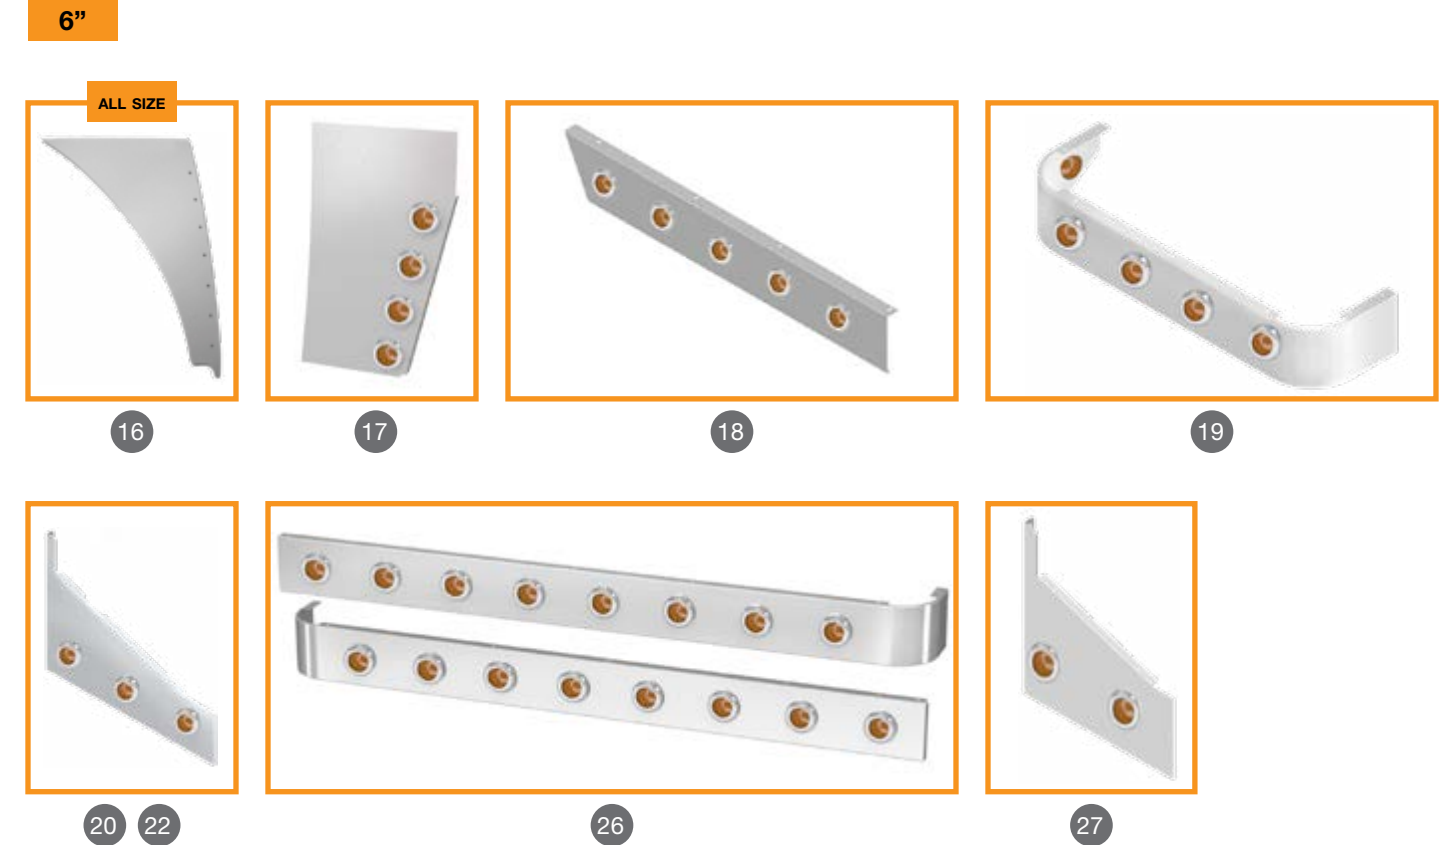

3.5"- 4" PANELS - 2" ROUND LIGHTS

388 - 123 BBC without DPF

2" ROUND LIGHTS LEGEND					
388 - 123 BBC					
2" ROUND LIGHTS WITHOUT DPF					
SECTION	Lightbulb icon	2008-2009		2010	
		3.5" Left & right	4" Left & right	3.5" Left & right	4" Left & right
Lower Hood Panel		S7122043	S7122043	S7122043	S7122043
Cowl Panel	4	S7132085-LEDB	S7132144-LEDB	S7132157-LEDB	S7132131-LEDB
Cab Panel	5	S7132083-LEDB	S7132143-LEDB	S7132083-LEDB	S7132143-LEDB
36" Sleeper Panel	5	S7152028-LEDB	S7152066-LEDB	S7152028-LEDB	S7152066-LEDB
36" Ext. Panel	3	S7152009-LEDB	S7152117-LEDB	S7152009-LEDB	S7152117-LEDB
48" Sleeper Panel	6	S7152024-LEDB	S7152072-LEDB	S7152024-LEDB	S7152072-LEDB
48" Ext. Panel 11" long	2	—	S7152117-LEDB	—	S7152117-LEDB
48" Ext. Panel 22" long	3	S7152009-LEDB	—	S7152009-LEDB	—
63" Sleeper Panel	8	—	S7152046-LEDB	—	S7152046-LEDB
63" Sleeper Panel	8	S7152008-LEDB	—	S7152008-LEDB	—
63" Sleeper Panel	6	S7152012-LEDB	—	S7152012-LEDB	—
63" Ext. Panel 11" long	2	—	S7152117-LEDB	—	S7152117-LEDB
63" Ext. Panel 22" long	3	S7152009-LEDB	—	S7152009-LEDB	—
70" Sleeper Panel	8	S7152016-LEDB	S7152051-LEDB	S7152016-LEDB	S7152051-LEDB
70" Ext. Panel 11" long	2	S7152017-LEDB	S7152116-LEDB	S7152017-LEDB	S7152116-LEDB

5"- 6" PANELS - 2" ROUND LIGHTS

388 - 123 BBC without DPF

2" ROUND LIGHTS LEGEND					
388 - 123 BBC					
2" ROUND LIGHTS WITHOUT DPF					
SECTION	Lightbulb icon	2008-2009		2010	
		5"	6"	5"	6"
Lower Hood Panel		S7122043	S7122043	S7122043	S7122043
Cowl Panel	4	S7132121-LEDB	S7132106-LEDB	S7132164-LEDB	S7132168-LEDB
Cab Panel	5	S7132115-LEDB	S7132099-LEDB	S7132115-LEDB	S7132099-LEDB
36" Sleeper Panel	5	S7152088-LEDB	S7152069-LEDB	S7152088-LEDB	S7152069-LEDB
36" Ext. Panel 22" long	3	S7152103-LEDB	S7152106-LEDB	S7152103-LEDB	S7152106-LEDB
48" Sleeper Panel	6	S7152091-LEDB	S7152075-LEDB	S7152091-LEDB	S7152075-LEDB
48" Ext. Panel 2" long	3	S7152103-LEDB	S7152106-LEDB	S7152103-LEDB	S7152106-LEDB
63" Sleeper Panel	8	S7152094-LEDB	S7152080-LEDB	S7152094-LEDB	S7152080-LEDB
63" Sleeper Panel Extra Long	8	S7152114-LEDB	S7152078-LEDB	S7152114-LEDB	S7152078-LEDB
63" Ext. Panel 22" long	3	S7152103-LEDB	S7152106-LEDB	S7152103-LEDB	S7152106-LEDB
70" Sleeper Panel	8	S7152097-LEDB	S7152081-LEDB	S7152097-LEDB	S7152081-LEDB
70" Ext. Panel 11" long	2	S7152100-LEDB	S7152085-LEDB	S7152100-LEDB	S7152085-LEDB