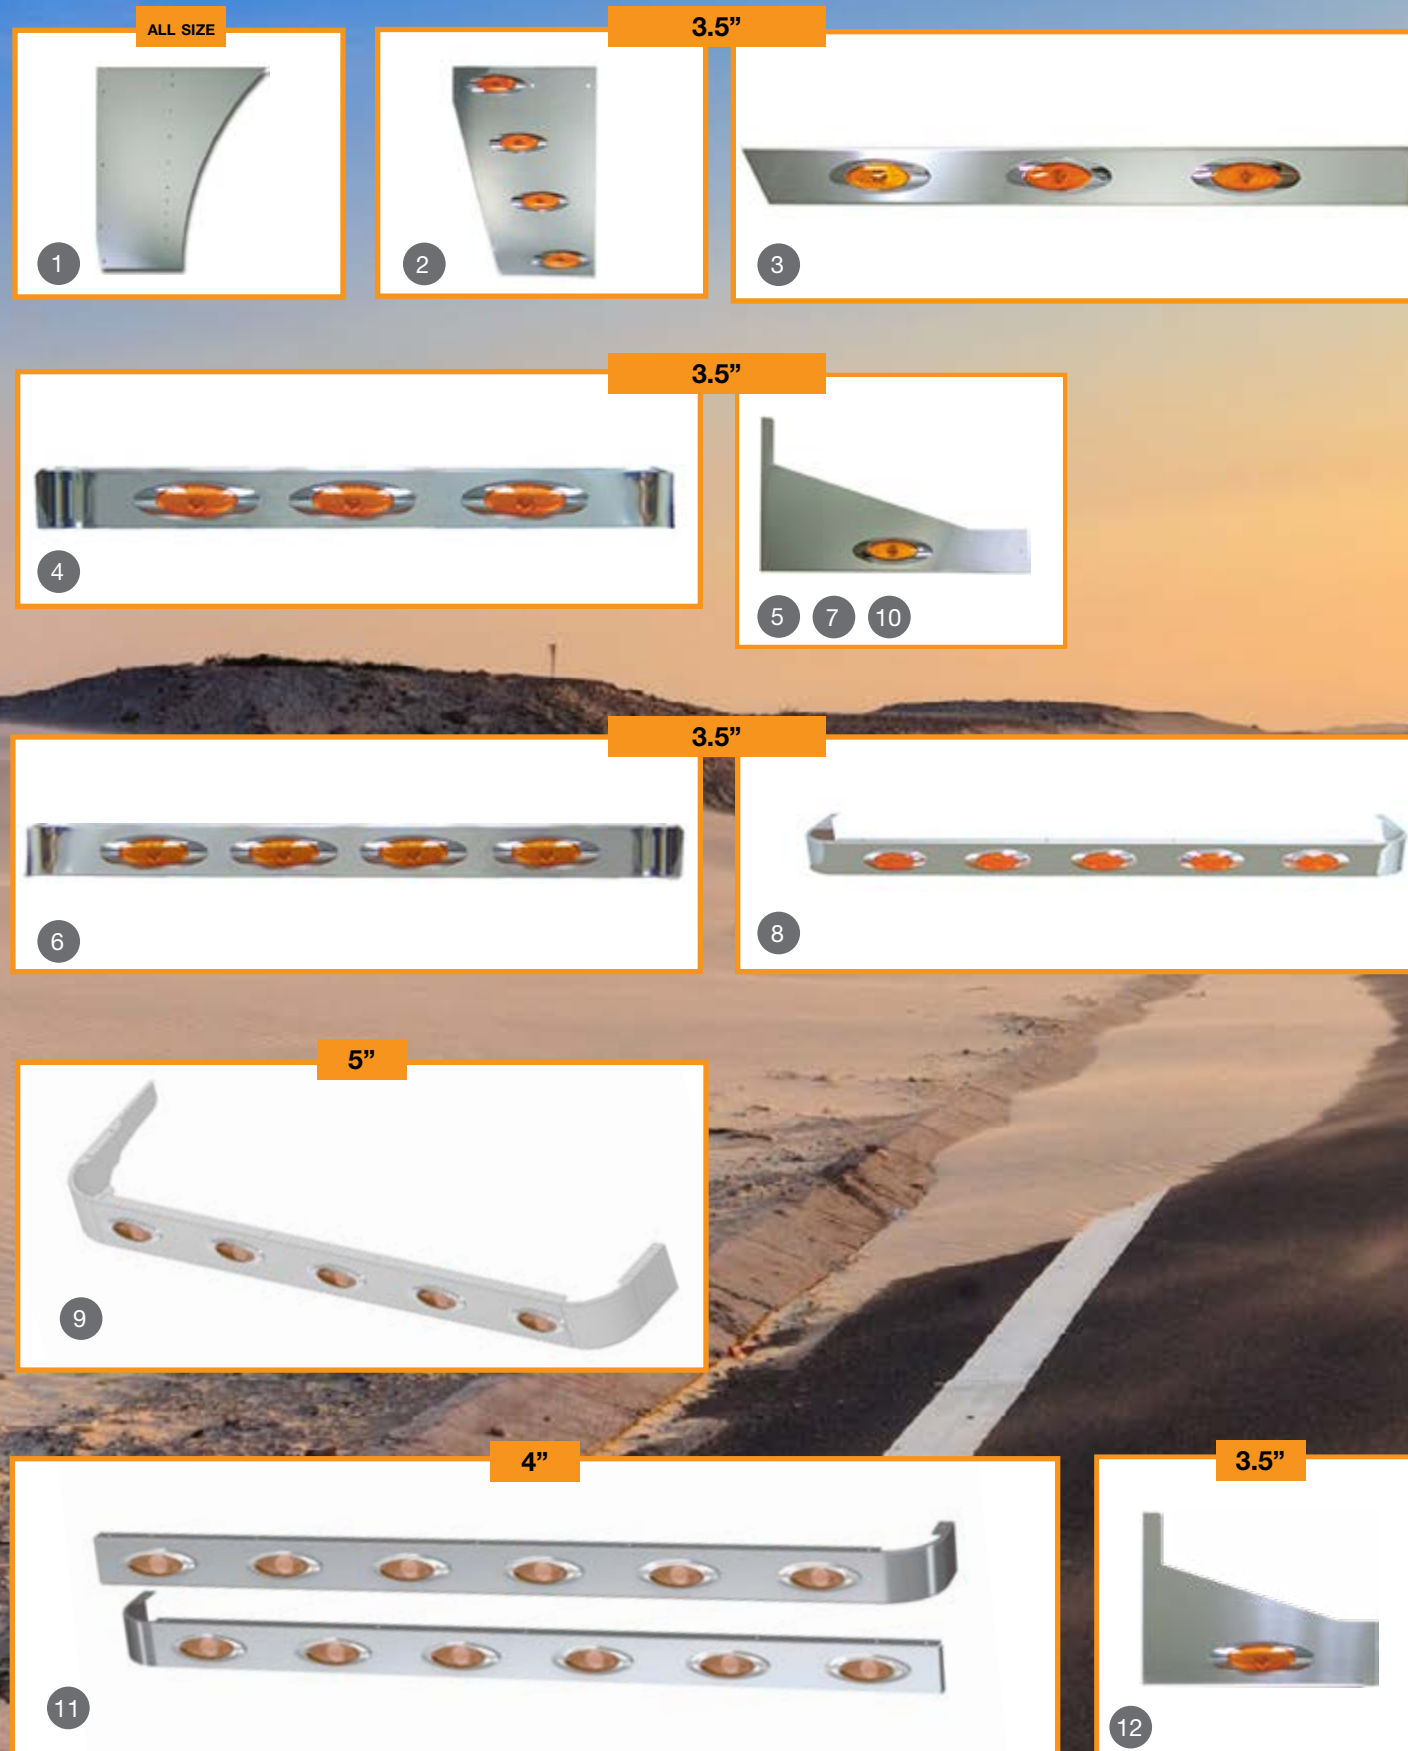

3.5"- 4"- 5"- 6" PANELS - OVAL LIGHTS

379 127 BBC - 1987 to 2007

OVAL / FLATLINE LIGHTS LEGEND				
	LED	LEDC	LEDF	LEDFC

379 - 127 BBC		OVAL LIGHTS				1987 to 2007
SECTION	3.5"	4"	5"	6"	127 BBC	
1 Lower Hood Panel	S7122006	S7122006	S7122006	S7122006	●	
2 Cowl Panel	S7132011-LED	S7132147-LED	S7132119-LED	S7132110-LED	●	
3 Cab Panel	S7132010-LED	S7132013-LED	S7132113-LED	S7132104-LED	●	
4 36" Sleeper Panel	S7152042-LED	S7152065-LED	S7152089-LED	S7152068-LED	●	
5 36" Ext. Panel	S7152011-LED	S7152031-LED	S7152104-LED	S7152107-LED	●	
6 48" Sleeper Panel	S7152022-LED	S7152073-LED	S7152092-LED	S7152074-LED	●	
7 48" Ext. Panel	S7152011-LED	S7152031-LED	S7152104-LED	S7152107-LED	●	
8 63" Sleeper Panel	—	S7152030-LED	S7152095-LED	S7152079-LED	●	
9 63" Sleeper Panel / Extra Long Side	—	—	S7152115-LED	S7152077-LED	●	
10 63" Ext. Panel	S7152011-LED	S7152031-LED	S7152104-LED	S7152107-LED	●	
11 70" Sleeper Panel	—	S7152032-LED	S7152098-LED	S7152082-LED	●	
12 70" Ext. Panel	S7152019-LED	S7152033-LED	S7152101-LED	S7152086-LED	●	