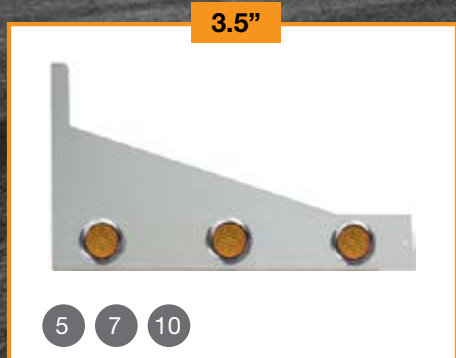

J'ai changé les lumières, est-ce correct? Je n'avais pas la quantité de lumière pour #8

3.5"- 4"- 5"- 6" PANELS - 2" ROUND LIGHTS

379 127 BBC - 1987 to 2007

2" ROUND LIGHTS LEGEND						
379 - 127 BBC		1987 to 2007				
SECTION	3.5"	4"	5"	6"	127 BBC	
1 Lower Hood Panel	S7122006	S7122006	S7122006	S7122006	●	
2 Cowl Panel	S7132009-LEDB	S7132146-LEDB	S7132118-LEDB	S7132109-LEDB	●	
3 Cab Panel	—	S7132017-LEDB	S7132112-LEDB	S7132103-LEDB	●	
4 36" Sleeper Panel	S7152028-LEDB	S7152066-LEDB	S7152088-LEDB	S7152069-LEDB	●	
5 36" Ext. Panel	S7152009-LEDB	S7152117-LEDB	S7152103-LEDB	S7152106-LEDB	●	
6 48" Sleeper Panel	S7152024-LEDB	S7152072-LEDB	S7152091-LEDB	S7152075-LEDB	●	
7 48" Ext. Panel	—	S7152117-LEDB	S7152103-LEDB	S7152106-LEDB	●	
8 63" Sleeper Panel	—	S7152046-LEDB	S7152094-LEDB	S7152080-LEDB	●	
9 63" Sleeper Panel / Extra Long Side	—	—	S7152114-LEDB	S7152078-LEDB		
10 63" Ext. Panel	—	S7152117-LEDB	S7152103-LEDB	S7152106-LEDB	●	
11 70" Sleeper Panel	S7152016-LEDB	S7152051-LEDB	S7152097-LEDB	S7152081-LEDB	●	
12 70" Ext. Panel	S7152017-LEDB	S7152116-LEDB	S7152100-LEDB	S7152085-LEDB	●