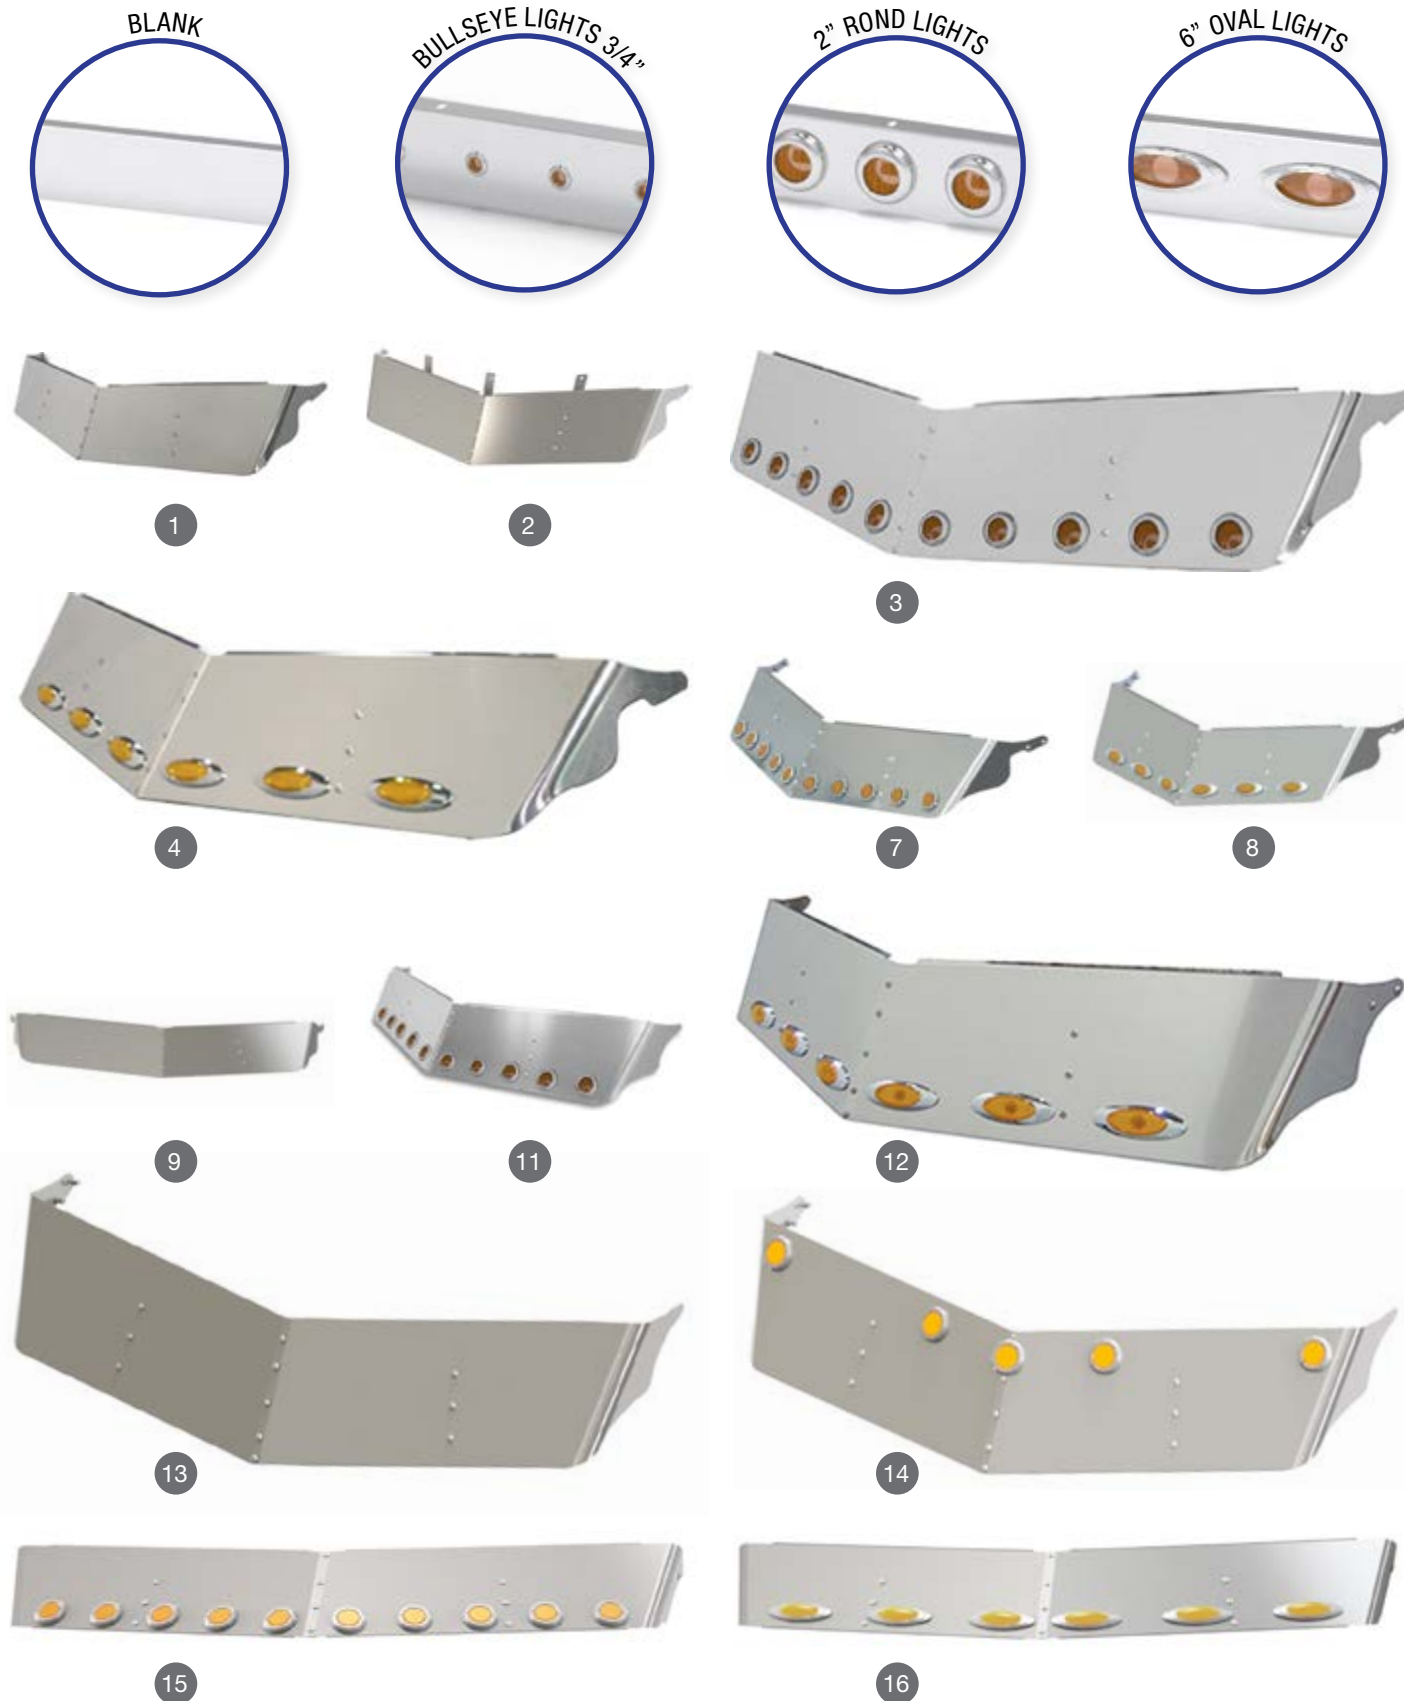

SUN VISORS - LOW ROOF

Cab & Sleeper Accessories

SUN VISORS - LOW ROOF - MIRROR ON CAB

300 Series - Day cab

2" ROUND LIGHTS LEGEND		LED	LEDB	LEDCB	OVAL / FLATLINE LIGHTS LEGEND			
		LED	LEDC	LEDF	LED	LEDC	LEDF	LED
SUN VISORS - LOW ROOF - MIRROR ON CAB								
330 | 335 | 337 | 340 | 348 | 357 | 365 | 367 | 378 | 379 | 384 | 386 | 388 | 389								
	DESCRIPTION	PART #	DROP	LIGHTS	YEAR			
1	Flat Glass	S7131008	13"	Blank	2005 & up			
2	Flat Glass	S7131039	13"	Blank - OEM fiber replacement	2005 & up			
3	Flat Glass	S7131011-LEDB	13"	Round	2005 & up			
4	Flat Glass	S7131012-LED	13"	Oval	2005 & up			
ⓧ	Flat Glass	S7131031	10"	Blank	2005 & up			
ⓧ	Flat Glass	S7131026-LED	13"	Rectangle	2012 & up			
7	Curved Glass	S7131028-LEDB	13"	Round	2012 & up			
8	Curved Glass	S7131029-LED	13"	Oval	2012 & up			
9	Curved Glass	S7131030	13"	Blank	2012 & up			
ⓧ	Curved Glass	S7131027-LED	13"	Rectangle	2012 & up			

SUN VISORS - LOW ROOF - MIRROR ON DOOR

300 Series - Day cab

SUN VISORS - LOW ROOF - MIRROR ON DOOR					
330 | 335 | 337 | 340 | 348 | 357 | 365 | 367 | 378 | 379 | 384 | 386 | 388 | 389					
	DESCRIPTION	PART #	DROP	LIGHTS	YEAR
11	Flat Glass	S7131002-LEDB	13"	Round	Up to 2004
12	Flat Glass	S7131005-LED	13"	Oval	Up to 2004
13	Flat Glass	S7131006	13"	Blank	Up to 2004
14	Curved Glass	S7131010-LEDB	13"	Round	Up to 2004
15	Flat Glass	S7131055-LEDB	13"	Round	Up to 2004
16	Flat Glass	S7131056-LED	13"	Oval	Up to 2004
ⓧ	Flat Glass	S7131057	13"	Blank	Up to 2004
ⓧ	Curved Glass	S7131058-LEDB	13"	Round	Up to 2004