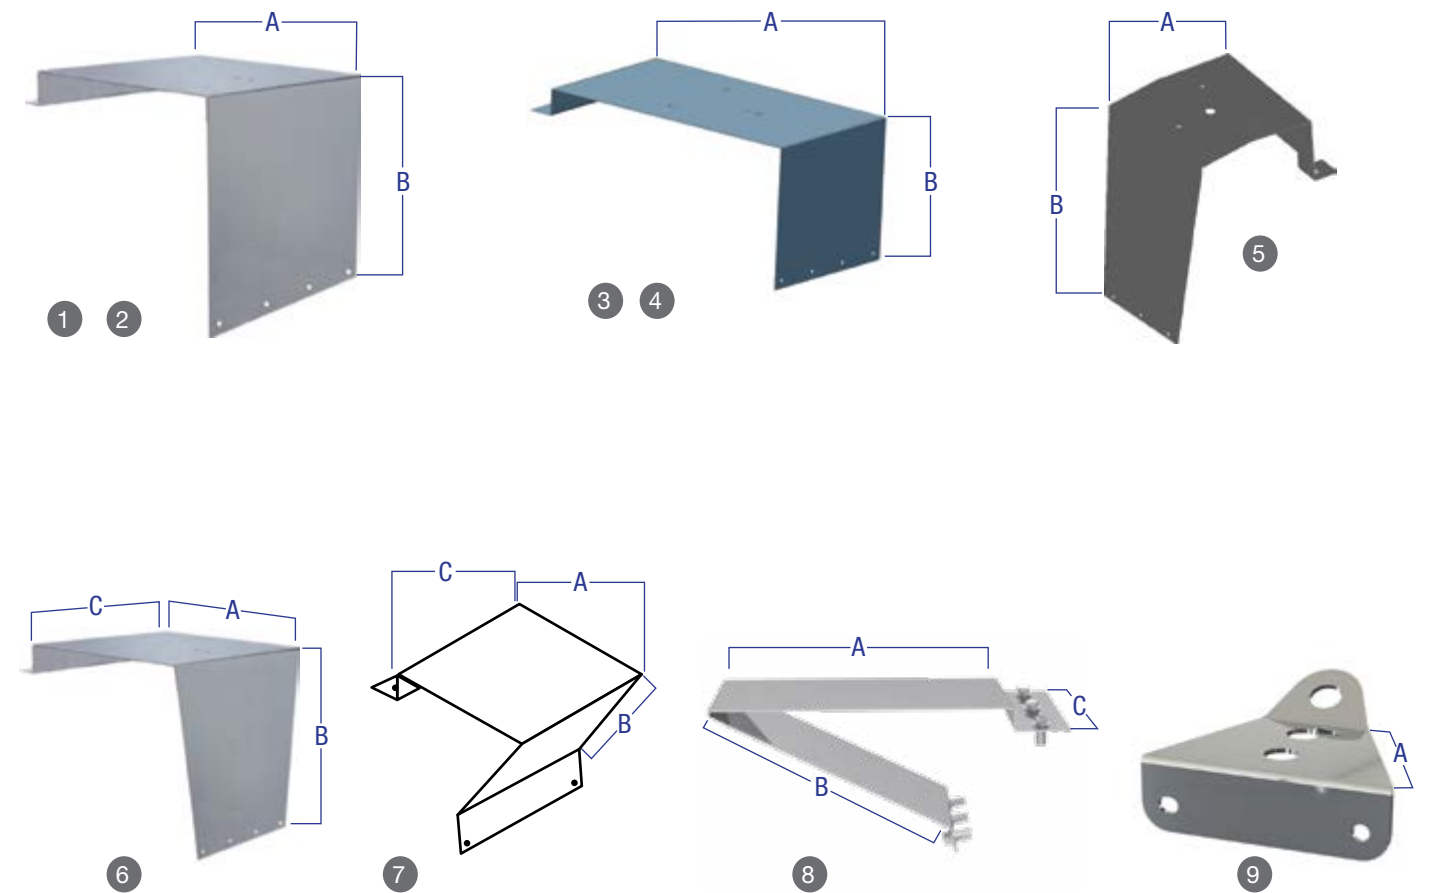

REVOLVING LIGHT BRACKET					
	MODELS	PARTS #	DESCRIPTION	YEAR	QTY
1	365-367-378-379-388-389	S7132060	Strobe light bracket (A = 11" / B = 9")	All years	PR
2	365-367-378-379-388-389	S7132061	Strobe light bracket (A = 11" / B = 13.7")	All years	PR
3	All Peterbilt Models 300 Series	S7132095	Strobe light bracket (A = 18" / b = 9")	All years	PR
4	All Peterbilt Models 300 Series	S7132096	Strobe light bracket (A = 18" / b = 13.7")	All years	PR
5	All High Roof 300 Series	S7132253	Strobe light bracket (A = 11" / b = 17.75")	All years	PR
6	All Day Cab Models 300 Series	S7132154	Strobe light bracket (A = 10" / b = 9" / c = 11")	2007 & up	PR
7	Model 320	S7132256	Strobe light bracket (A = 10" .73 / B = 10" / c = 10".50)	2013 & up	PR
8	Model 210 - 220	S7132257	Strobe light bracket (A = 11" .33 / B = 9.81" / C = 10")	2013 & up	PR
9	All Models	S7152159	Strobe light bracket (A = 4" .6 / B = 3.8")	All years	PR