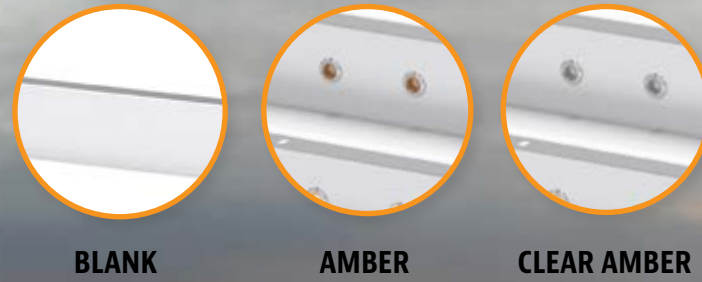

3.5" PANELS - 3/4" BULLSEYE LIGHTS

388 123 BBC Without DPF

BLANK

AMBER

CLEAR AMBER