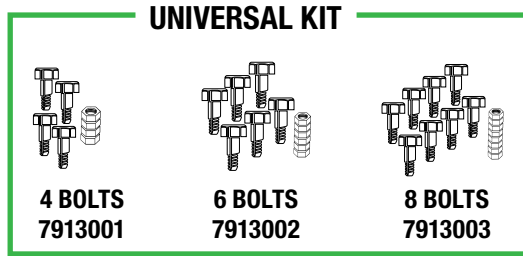

FRONT BUMPER BOX END

388-2012 & up / 389-2012 & up / 567 SFA-2016 & up / Kenworth W990-2019 & up

LEGEND						
2" ROUND		BULLSEYE		OVAL / FLATLINE		
LED	LEDB	LEDCB	LED	LEDC	LED	LEDC
18" High X 94" Wide / STAINLESS STEEL						
FRONT BUMPER BOX END						
388 2012 +		389 2012 +		567 SFA 2016 +		Kenworth W990 2019 +
PARTS #	DESCRIPTION	HOLES	DIAMETER	COLOR	LIGHT SHAPE	
1	S7111061	Blank (no light)	Blank	—	—	
2	S7111058	24 holes 3/4" dia. only (light not included)	24	3/4"	Bullseye	
3	S7111058-LED	24 bullseye 3/4" dia. amber lights	24	3/4"	Bullseye	
4	S7111058-LEDC	24 bullseye 3/4" dia. clear amber lights	24	3/4"	Bullseye	
5	S7111059	15 holes 2" dia. only (light not included)	15	2"	Round	
6	S7111059-LED	15 round 2" amber lights	15	2"	Round	
7	S7111059-LEDB	15 round 2" amber lights with bezels	15	2"	Round	
8	S7111059-LEDC	15 round 2" clear amber lights	15	2"	Round	
9	S7111059-LEDCB	15 round 2" clear amber lights with bezels	15	2"	Round	
10	S7111060	10 holes 6" only (light not included)	10	6"	Oval	
11	S7111060-LED	10 oval 6" amber lights	10	6"	Oval	
12	S7111060-LEDC	10 oval 6" clear amber lights	10	6"	Oval	
13	S7111060-LEDF	10 flatline 6" amber lights	10	6"	Flatline	
14	S7111060-LEDFC	10 flatline 6" clear amber lights	10	6"	Flatline	

FRONT BUMPER MITERED WITH SIDE RADIUS

388-2012 & up / 389-2012 & up / 567 SFA-2016 & up / Kenworth W990-2019 & up