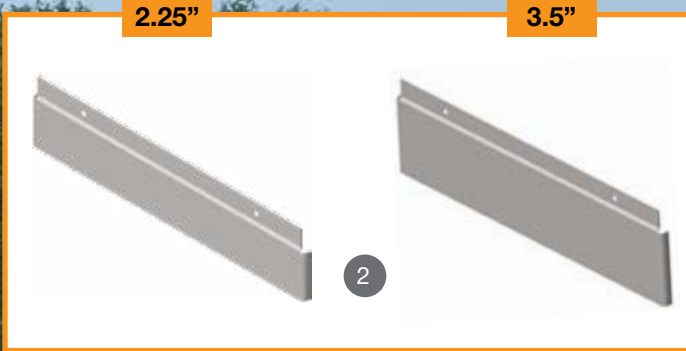

386 PANELS

Cab, Sleeper & Extension Panels

2.25" & 3.5" PANELS - BLANK

386 - 2005 to 2015 with side fairing

386	BLANK	
	2.25" WITH SIDE FAIRING	3.5" WITHOUT SIDE FAIRING
1 Cab Panel	S7132127	S7132124
2 Front Sleeper Ext. Panel	S7152109	S7152111
3 36" Sleeper Panel	S7152134	S7152038
4 36" Ext. Panel	S7152127	S7152007
5 48" Sleeper Panel	S7152124	S7152026
6 48" Ext. Panel	S7152127	S7152007
7 63" Sleeper Panel	S7152121	S7152006
8 63" Ext. Panel	S7152127	S7152007
9 70" Sleeper Panel	S7152045	S7152014
10 70" Ext. Panel	S7152130	S7152015