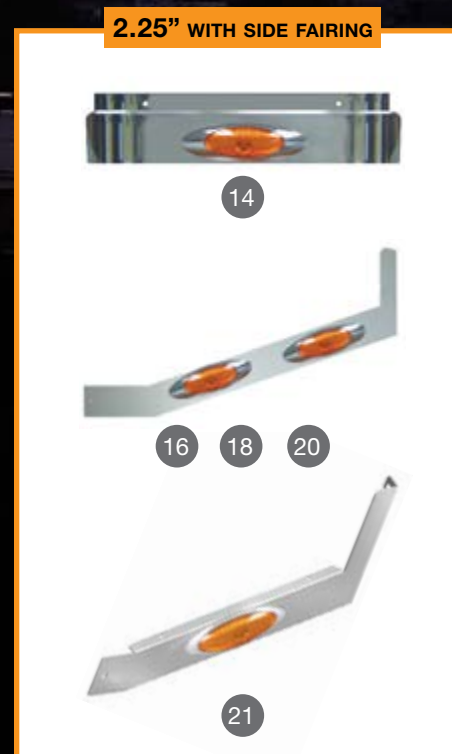

2.25" & 3.5" PANELS - 2" ROUND LIGHTS

386 - 2005 to 2015

2" ROUND LIGHTS LEGEND				
386		ROUND LIGHTS		2005 to 2015
SECTION	2.25" WITH SIDE FAIRING	3.5" WITHOUT SIDE FAIRING		
Cab Panel	S7132153-LEDB	S7132151-LEDB		
Front Sleeper Ext. Panel	S7152133-LEDB	S7152137-LEDB		
36" Sleeper Panel	S7152135-LEDB	S7152028-LEDB		
36" Ext. Panel	S7152129-LEDB	S7152009-LEDB		
48" Sleeper Panel	S7152126-LEDB	S7152024-LEDB		
48" Ext. Panel	S7152129-LEDB	S7152009-LEDB		
63" Sleeper Panel	S7152123-LEDB	—		
63" Sleeper Panel - 16 lights	—	S7152008-LEDB		
63" Sleeper Panel - 12 lights	—	S7152012-LEDB		
63" Ext. Panel	S7152129-LEDB	S7152009-LEDB		
70" Sleeper Panel	S7152120-LEDB	S7152016-LEDB		
70" Ext. Panel	S7152132-LEDB	S7152017-LEDB		

2.25" & 3.5" PANELS - OVAL LIGHTS

386 - 2005 to 2015

OVAL / FLATLINE LIGHTS LEGEND					
386		OVAL LIGHTS		2005 to 2015	
SECTION	2.25" WITH SIDE FAIRING	3.5" WITHOUT SIDE FAIRING			
Cab Panel	S7132128-LED	S7132152-LED			
Front Sleeper Ext. Panel	S7152108-LED	S7152112-LED			
36" Sleeper Panel	S7152136-LED	S7152042-LED			
36" Ext. Panel	S7152128-LED	S7152011-LED			
48" Sleeper Panel	S7152125-LED	S7152022-LED			
48" Ext. Panel	S7152128-LED	S7152011-LED			
63" Sleeper Panel	S7152122-LED	—			
63" Ext. Panel	S7152128-LED	S7152011-LED			
70" Ext. Panel	S7152131-LED	S7152019-LED