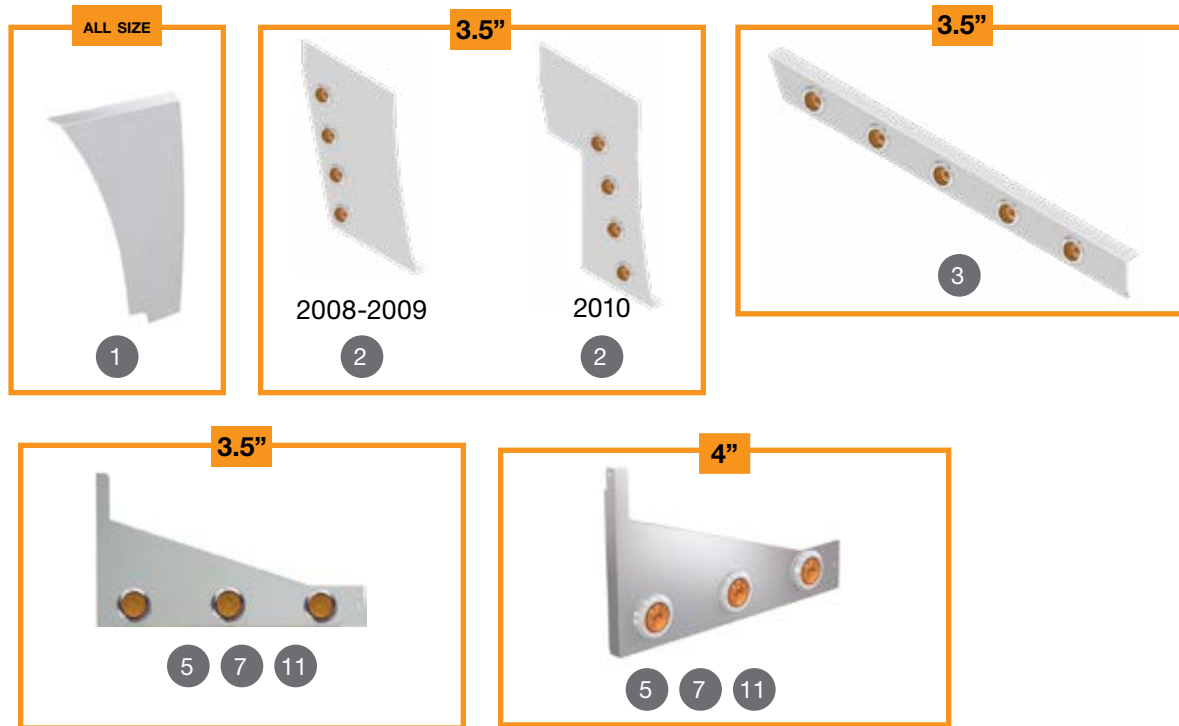

3.5" & 4" PANELS - 2" ROUND LIGHTS

389 - 131 BBC