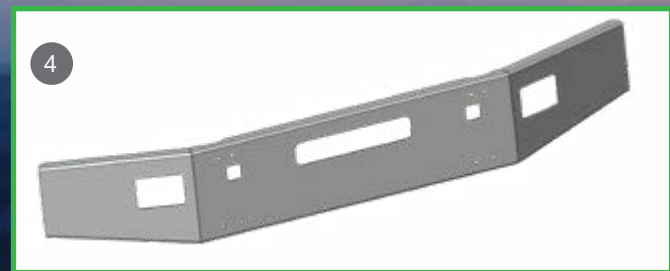

## T800 FRONT BUMPER OPENED END

Blank

T800 FRONT BUMPER STAINLESS STEEL				
PARTS #	DESCRIPTION	MODEL	YEAR	
1	S7211501	14" X 90" opened end bumper / square end 304 X 10 grade stainless steel bumper 11 Ga / taper down	T800	2004 & Up
2	S7211503	14" X 90" opened end bumper / square end 304 X10 grade stainless steel bumper 11 Ga / square / curved	T800	Up to 2003
3	S7211502	14" X 90" opened end bumper / taper end 304 X10 grade stainless steel bumper 11 Ga / taper up / curved	T800	2004 & Up
4	S7211504	14" X 90" opened end bumper / taper end 304 X10 grade stainless steel bumper (11 Ga) / taper up / curved	T800	Up to 2003