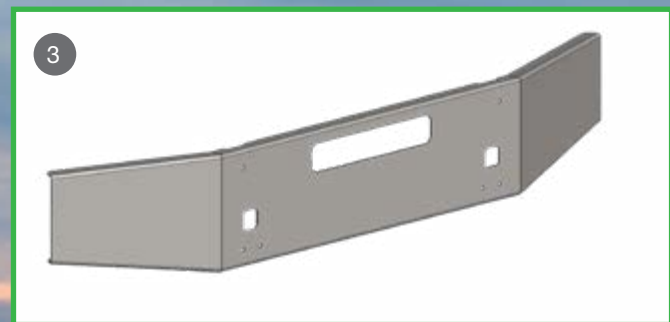

## T800 FRONT BUMPER OPENED END

Blank

T800 FRONT BUMPER STAINLESS STEEL				
PARTS #	DESCRIPTION	MODEL	YEAR	
1	S7211501	14" X 90" opened end bumper / square end 304 X 10 grade stainless steel bumper 11 Ga / taper down	T800	2004 & Up
2	S7211503	14" X 90" opened end bumper / square end 304 X10 grade stainless steel bumper 11 Ga / square / curved	T800	Up to 2003
3	S7211502	14" X 90" opened end bumper / taper end 304 X10 grade stainless steel bumper 11 Ga / taper up / curved	T800	2004 & Up
4	S7211504	14" X 90" opened end bumper / taper end 304 X10 grade stainless steel bumper (11 Ga) / taper up / curved	T800	Up to 2003