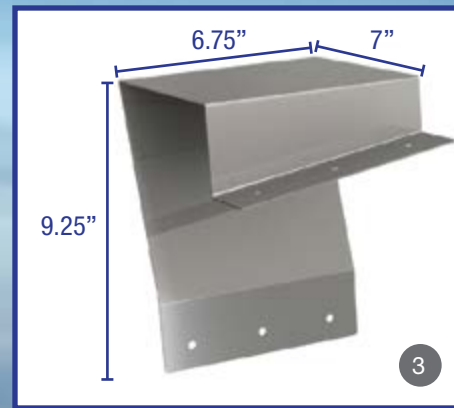

BRACKETS & FILTERS

Cab Accessories

REVOLVING LIGHT BRACKET

REVOLVING LIGHT BRACKET					
	DESCRIPTION	PARTS #	MODELS	YEAR	QTY
1	Strobe light bracket	S7232054	All Kenworth Models	All years	PR
2	Strobe light bracket	S7232058	All Kenworth Models Ex: T680-T880-T2000	All years	PR
3	Strobe light bracket	S7232070	Kenworth T470 Dumper 12 Wheels	2010 & Up	PR

TO HAVE OTHER GIROFAR SUPPORT, GO TO THE UNIVERSAL CATALOG

AIR FILTER LIGHT BAR

AIR FILTER						
	DESCRIPTION	PARTS #	MODELS	LIGHTS	YEAR	QTY
4	26" Front Air Filter Light Bar For Donaldson Filter	S7232111-LED	All models	Bullseye	All Year	PR
5	21" Rear Air Filter Light Bar	S7232018-LED	T800-W900	Bullseye	All Year	PR
6	17" Front Air Filter Light Bar	S7232016-LED	T800-W900	2" round	All Year	PR
7	21" Rear Air Filter Light Bar	S7232017-LED	T800-W900	2" round	All Year	PR
8	15.5" Fire Wall Lights Bar	S7232103-LED	T680-T880	Bullseye	2019 & Up	PR