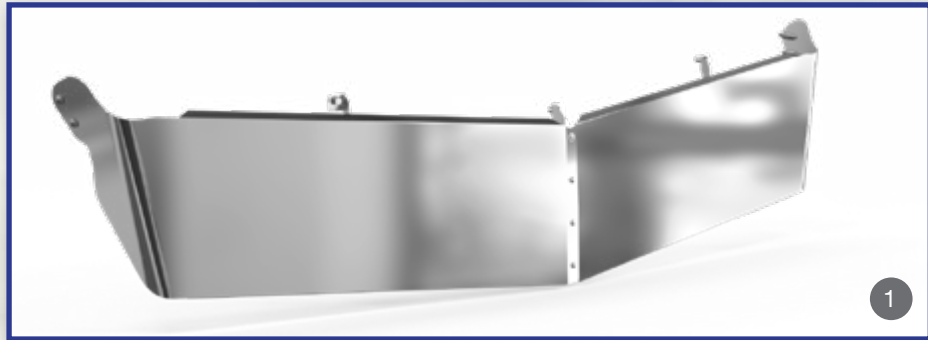

SUN VISORS - FLAT GLASS DROP 11" & 13"

For model: 600 - T800 - W900B - W900L

MODEL: T600 - T800 - W900B - W900L					
	DESCRIPTION	PART #	DROP	LIGHTS	YEAR
1	Sun Visor - Flat Glas	S7231003	11"	Blank	1988 to 2005
2	Sun Visor - Flat Glass	S7231052	13"	Blank	1988 to 2005

SUN VISORS - FLAT GLASS DROP 15"

For model: T800 - W900B - W900L

OVAL / FLATLINE LIGHTS LEGEND	LED	LEDC	LEDF	LEDFC

T800-W900B-W900L					
	DESCRIPTION	PART #	DROP	LIGHTS	YEAR
3	Sun Visor For Flat Glass	S7231004	15"	Blank	Up to 2006
4	Sun Visor For Flat Glass	S7231005-LED	15"	Oval	Up to 2006
5	Sun Visor For Flat Glass	S7231006-LED	15"	Round	Up to 2006
6	Sun Visor For Flat Glass	S7231022	15"	Blank	Up to 2006