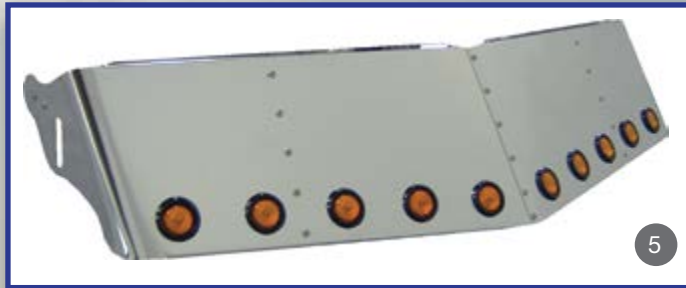

SUN VISORS - FLAT GLASS DROP 11" & 13"

For model: 600 - T800 - W900B - W900L

MODEL: T600 - T800 - W900B - W900L					
	DESCRIPTION	PART #	DROP	LIGHTS	YEAR
1	Sun Visor - Flat Glas	S7231003	11"	Blank	1988 to 2005
2	Sun Visor - Flat Glass	S7231052	13"	Blank	1988 to 2005

SUN VISORS - FLAT GLASS DROP 15"

For model: T800 - W900B - W900L

OVAL / FLATLINE LIGHTS LEGEND	LED	LEDC	LEDF	LEDFC

T800-W900B-W900L					
	DESCRIPTION	PART #	DROP	LIGHTS	YEAR
3	Sun Visor For Flat Glass	S7231004	15"	Blank	Up to 2006
4	Sun Visor For Flat Glass	S7231005-LED	15"	Oval	Up to 2006
5	Sun Visor For Flat Glass	S7231006-LED	15"	Round	Up to 2006
6	Sun Visor For Flat Glass	S7231022	15"	Blank	Up to 2006