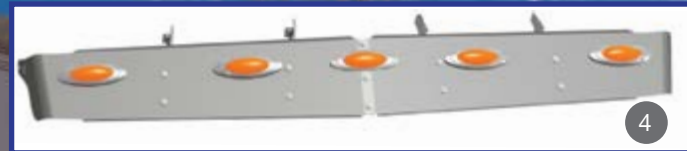

SUN VISORS

Cab & Sleeper Accessories