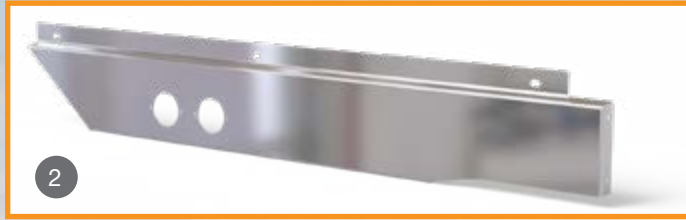

PANELS BLANK & OVAL LIGHTS / W/OUT FAIRING FOR REAR EXHAUST ONLY

Models: T680 - T880 / 2012 & up

T680 / T880		FOR REAR EXHAUST ONLY		2012 & UP
SECTION		BLANK	OVAL	
1	Cab Panel - 1 Hole Block Heater W/Out Fairing For Rear Exhaust Only	S7232076	—	
2	Cab Panel - 2 Holes Block Heater W/Out Fairing For Rear Exhaust Only	S7232077	—	
3	48" Sleeper Panel 3 1/2" W/Out Fairing For Rear Exhaust Only	S7252080	S7252077-LED	

KIT PANELS WITH FAIRING

Models: T660 / will fit rear & side exhaust with fairing 2008 to 2017

T660	OVAL LIGHTS KIT WITH FAIRING	2008 TO 2017
OVAL KIT, INCLUD:		KIT PARTS #
5	S7232144-LED, S7252100-LED, S7252101-LED / 1 heater plus will fit rear & side exhaust	S72K3005-LED