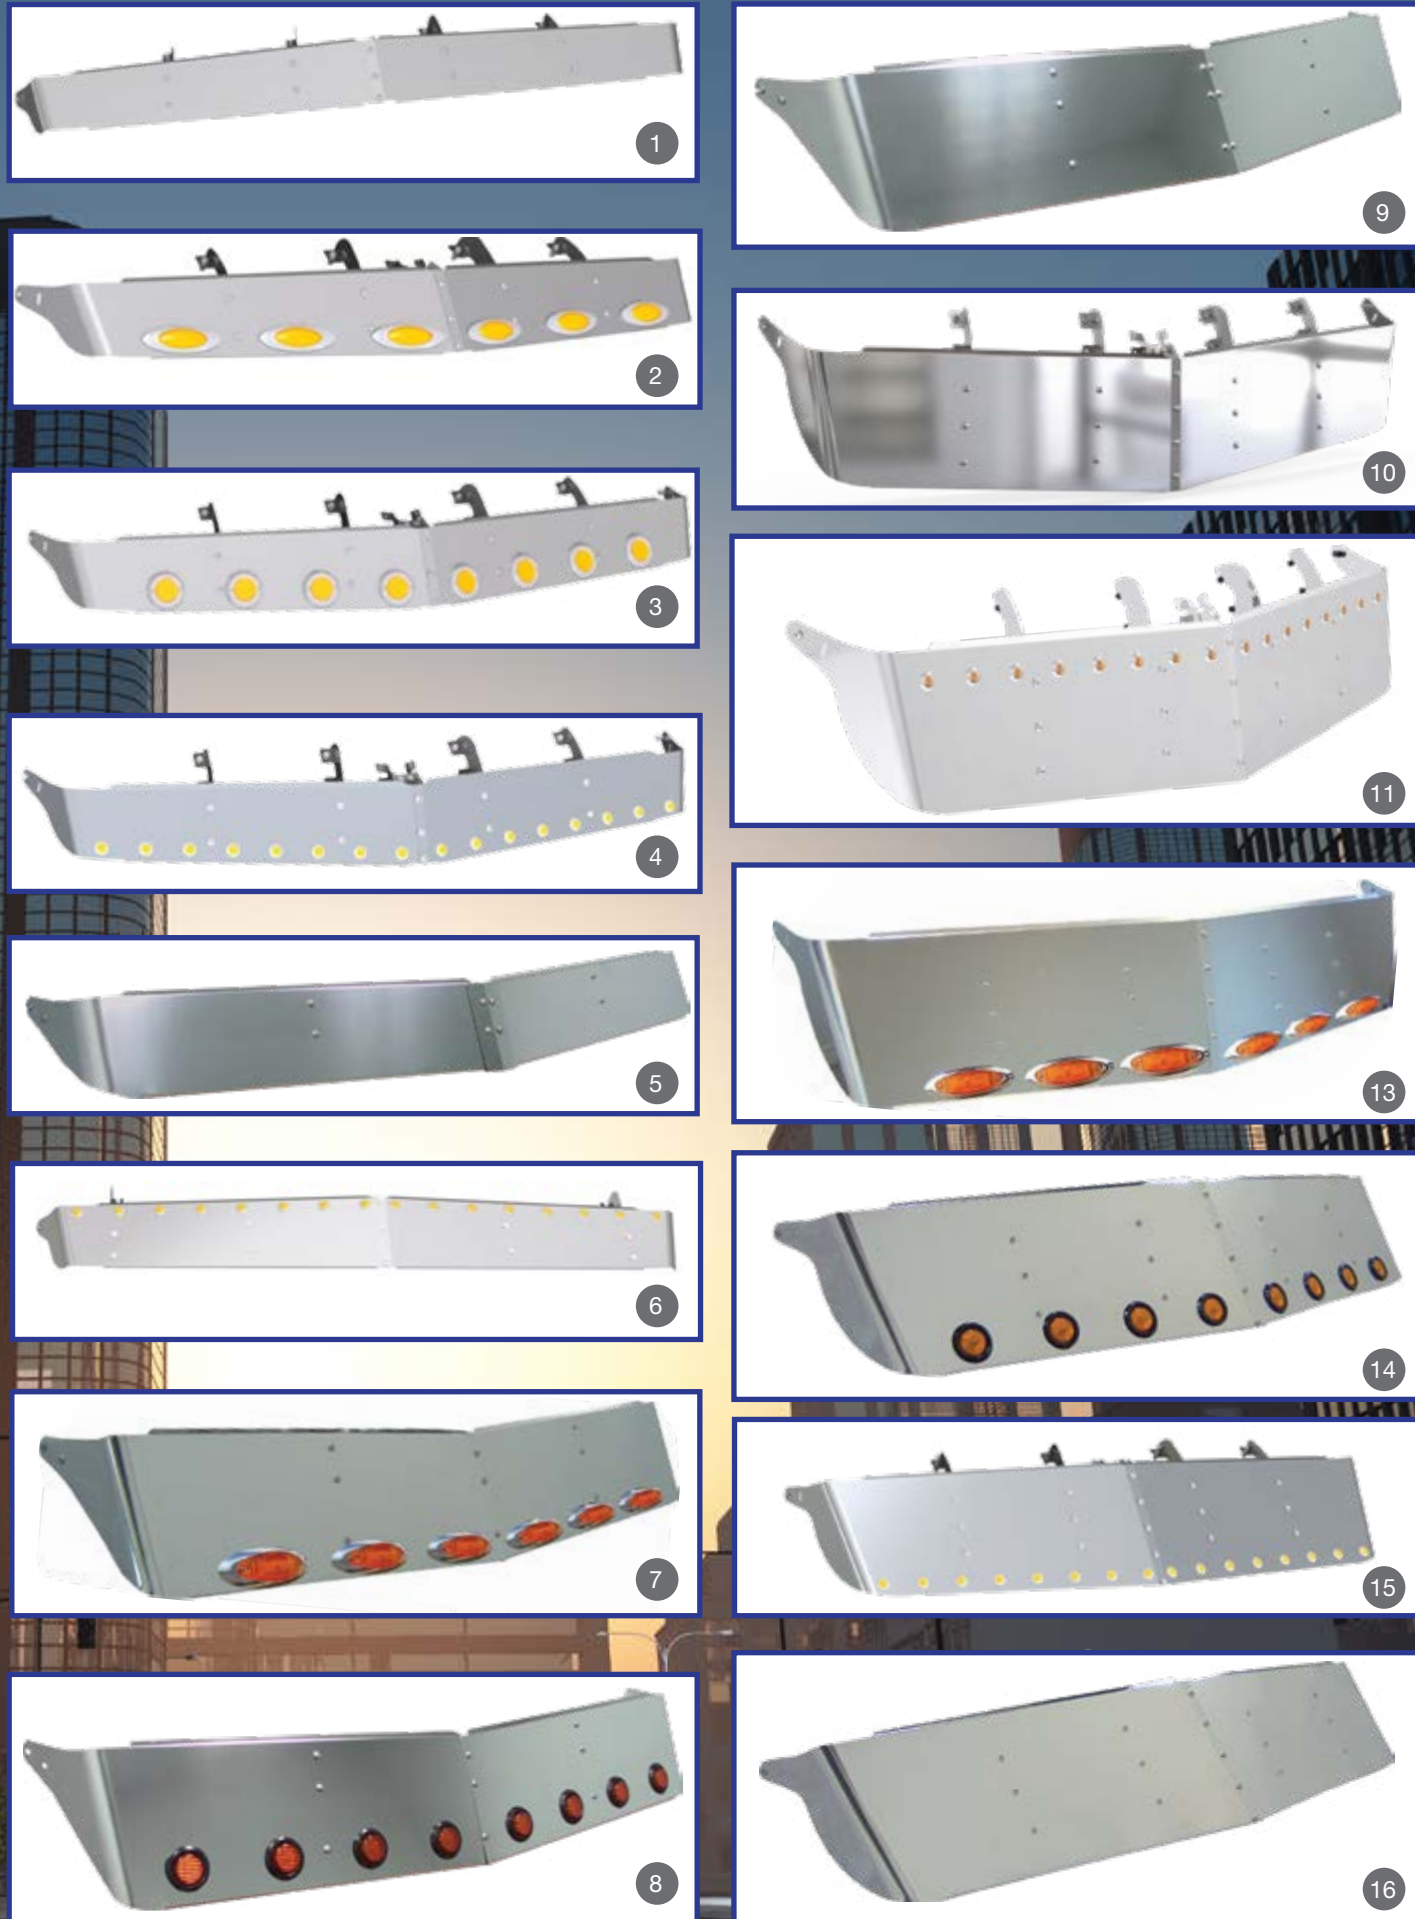

SUN VISORS - CURVED GLASS & DOUBLE CURVED GLASS

For model: T600 - T660 - T800 - W900B - W900L

SUN VISORS - CURVED GLASS										
	DESCRIPTION	PART #	DROP	MODELS					LIGHTS	YEAR
				T600	T660	T800	W900B	W900L		
1	Sun Visor	S7231033	7"			•	•	•	Blank	Up to 2006
2	Sun Visor	S7231034-LED	7"			•	•	•	Oval	Up to 2006
3	Sun Visor	S7231035-LED	7"			•	•	•	2" Round	Up to 2006
4	Sun Visor	S7231036-LED	7"			•	•	•	Bullseye	Up to 2006
5	Sun Visor	S7231002	7"	•		•	•		Blank	Up to 2006
6	Sun Visor - reg. cab	S7231043-LED	8"		•	•			16 x Bullseye	2007 & Up
7	Sun Visor	S7231007-LED	11"			•	•	•	Oval	1998 to 2006
8	Sun Visor	S7231001-LED	11"			•	•	•	2" Round	1998 to 2006
9	Sun Visor	S7231015	11"			•	•	•	Blank	1998 to 2006
DOUBLE CURVED GLASS										
10	Sun Visor	S7231023	11.5"			•	•	•	Blank	1998 to 2006
11	Sun Visor	S7231053-LED	11.5"			•	•	•	Bullseye	1998 to 2006
12	Sun Visor	S7231050	12.5"	•		•	•		Blank	Up to 2006
13	Sun Visor	S7231008-LED	14"			•	•	•	Oval	Up to 2006
14	Sun Visor	S7231009-LED	14"			•	•	•	2" round	Up to 2006
15	Sun Visor	S7231027-LED	14"			•	•	•	Bullseye	Up to 2006
16	Sun Visor	S7231010	14"			•	•	•	Blank	Up to 2006