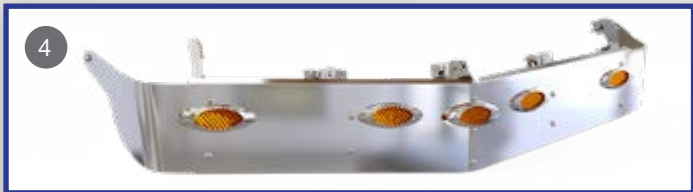

SUN VISORS - GANGSTER SERIE

All models / *except T680 - T880 - T2000

OVAL / FLATLINE LIGHTS LEGEND						LEGAL IN CANADA
SUN VISORS GANGSTER SERIE						
ALL MODELS / *EXCEPT T680 - T880 - T2000						
	DESCRIPTION	PART #	DROP	LIGHTS	YEAR	
1	Sun Visor T370-T600-T660-T800-W900B-W900L	S7231030	8"	Blank	2007 & Up	
2	Sun Visor T370 T600 T660 T800 W900B W900L	S7231032-LED	8"	7 X oval lights	2007 & Up	
3	Sun Visor For Curved Glass	S7231043-LED	8"	16 X bullseye	2007 & Up	
4	Sun Visor For Curved Glass	S7231031-LED	8"	5 X oval lights	2007 & Up	
5	Sun Visor For Curved Glass	S7231039-LED	8"	7 X oval lights	2007 & Up	
6	Sun Visor For Curved Glass	S7231012	14"	Blank	2007 & Up	
7	Sun Visor For Curved Glass	S7231014-LED	14"	5 X oval lights	2007 & Up	
	Sun Visor For Curved Glass	S7231017-LED	14"	7 X oval lights	2007 & Up	
9	Bolts Less - Sun Visor For Curved Glass	S7231025-LED	14"	5 X oval lights	2007 & Up	

SUN VISORS - REG. CAB WITH CURVED GLASS

All models / *Except T680 - T880 - T2000

SUN VISORS REG. CAB WITH CURVED GLASS					
ALL MODELS *EXCEPT T680 - T880 - T2000					
	DESCRIPTION	PART #	DROP	LIGHTS	YEAR
10	Sun Visor For Curved Glass Regular Cab ALL MODELS / Except T680 - T880 - T2000	S7231013	11"	Blank	2007 & Up

SUN VISORS - REG. CAB WITH AEROCAB

T800-T600-W900B & L Aerocab

SUN VISORS REG. CAB WITH AEROCAB						
T800 - T800 - W900B & L AEROCAB						
	DESCRIPTION	PART #	MODEL	DROP	LIGHTS	YEAR
11	Sun visor for Aerocab	S7231016	T600-T800-W900B & L Aerocab	11"	Blank	2007 & Up