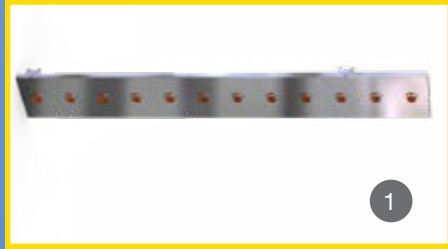

FRAME & FAIRING ACC.

REAR SLEEPER LIGHT BAR

REAR SLEEPER LIGHT BAR		
SECTION	PARTS #	QTY
1 10" Rear Sleeper Light Bar	S7252085-LEDCR	PR

REAR BACK FRAME COVER

REAR BACK FRAME COVER			
SECTION	PART #	MODELS	YEAR
2 Rear Back Frame Cover	S7271007	T680	2015 & up
3 Rear Back Frame Cover	S7271006	T800	All years

TANK SKIRT FAIRING

REAR BACK FRAME COVER					
SECTION	PART #	MODELS	YEAR	QTY	
4 59" Tank Skirt Fairing The panel bracket is attached to the (U) bracket. Come only one side skirt. 2 belts that hold the tank	S7271009	T800-W900B-W900L	1987 to 2012	UN	
5 66" Tank Skirt Fairing The panel bracket is attached to the (U) bracket. Come only one side skirt. 2 belts that hold the tank	S7271008	T800-W900B-W900L	1987 to 2012	UN	
6 73" Tank Skirt Fairing The panel bracket is attached to the (U) bracket. Come only one side skirt. 2 belts that hold the tank	S7271010	T800-W900B-W900L	1987 to 2012	UN	
7 59" Tank Skirt Fairing The panel bracket is attached to the belt. Come with two side skirt. 3 belts 2 1/2" that hold the tank	S7271002	T800-W900B-W900L	2013 & Up	PR	
8 66" Tank Skirt Fairing The panel bracket is attached to the belt. Come with two side skirt. 3 belts 2 1/2" that hold the tank	S7271001	T800-W900B-W900L	2013 & Up	PR	
9 73" Tank Skirt Fairing The panel bracket is attached to the belt. Come with two side skirt. 3 belts 2 1/2" that hold the tank	S7271003	T800-W900B-W900L	2013 & Up	PR