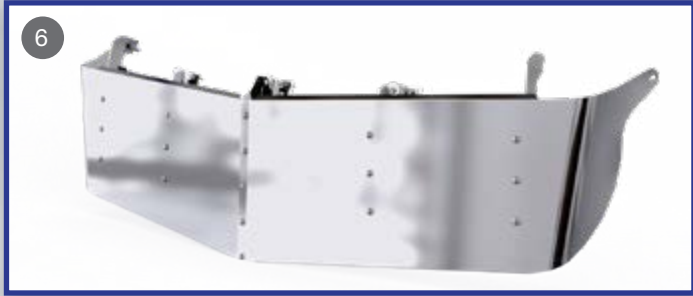

SUN VISORS - GANGSTER SERIE

All models / *except T680 - T880 - T2000

OVAL / FLATLINE LIGHTS LEGEND						LEGAL IN CANADA
SUN VISORS GANGSTER SERIE						
ALL MODELS / *EXCEPT T680 - T880 - T2000						
	DESCRIPTION	PART #	DROP	LIGHTS	YEAR	
1	Sun Visor T370-T600-T660-T800-W900B-W900L	S7231030	8"	Blank	2007 & Up	
2	Sun Visor T370 T600 T660 T800 W900B W900L	S7231032-LED	8"	7 X oval lights	2007 & Up	
3	Sun Visor For Curved Glass	S7231043-LED	8"	16 X bullseye	2007 & Up	
4	Sun Visor For Curved Glass	S7231031-LED	8"	5 X oval lights	2007 & Up	
5	Sun Visor For Curved Glass	S7231039-LED	8"	7 X oval lights	2007 & Up	
6	Sun Visor For Curved Glass	S7231012	14"	Blank	2007 & Up	
7	Sun Visor For Curved Glass	S7231014-LED	14"	5 X oval lights	2007 & Up	
	Sun Visor For Curved Glass	S7231017-LED	14"	7 X oval lights	2007 & Up	
9	Bolts Less - Sun Visor For Curved Glass	S7231025-LED	14"	5 X oval lights	2007 & Up	

SUN VISORS - REG. CAB WITH CURVED GLASS

All models / *Except T680 - T880 - T2000

SUN VISORS REG. CAB WITH CURVED GLASS					
ALL MODELS *EXCEPT T680 - T880 - T2000					
	DESCRIPTION	PART #	DROP	LIGHTS	YEAR
10	Sun Visor For Curved Glass Regular Cab ALL MODELS / Except T680 - T880 - T2000	S7231013	11"	Blank	2007 & Up

SUN VISORS - REG. CAB WITH AEROCAB

T800-T600-W900B & L Aerocab

SUN VISORS REG. CAB WITH AEROCAB						
T800 - T800 - W900B & L AEROCAB						
	DESCRIPTION	PART #	MODEL	DROP	LIGHTS	YEAR
11	Sun visor for Aerocab	S7231016	T600-T800-W900B & L Aerocab	11"	Blank	2007 & Up