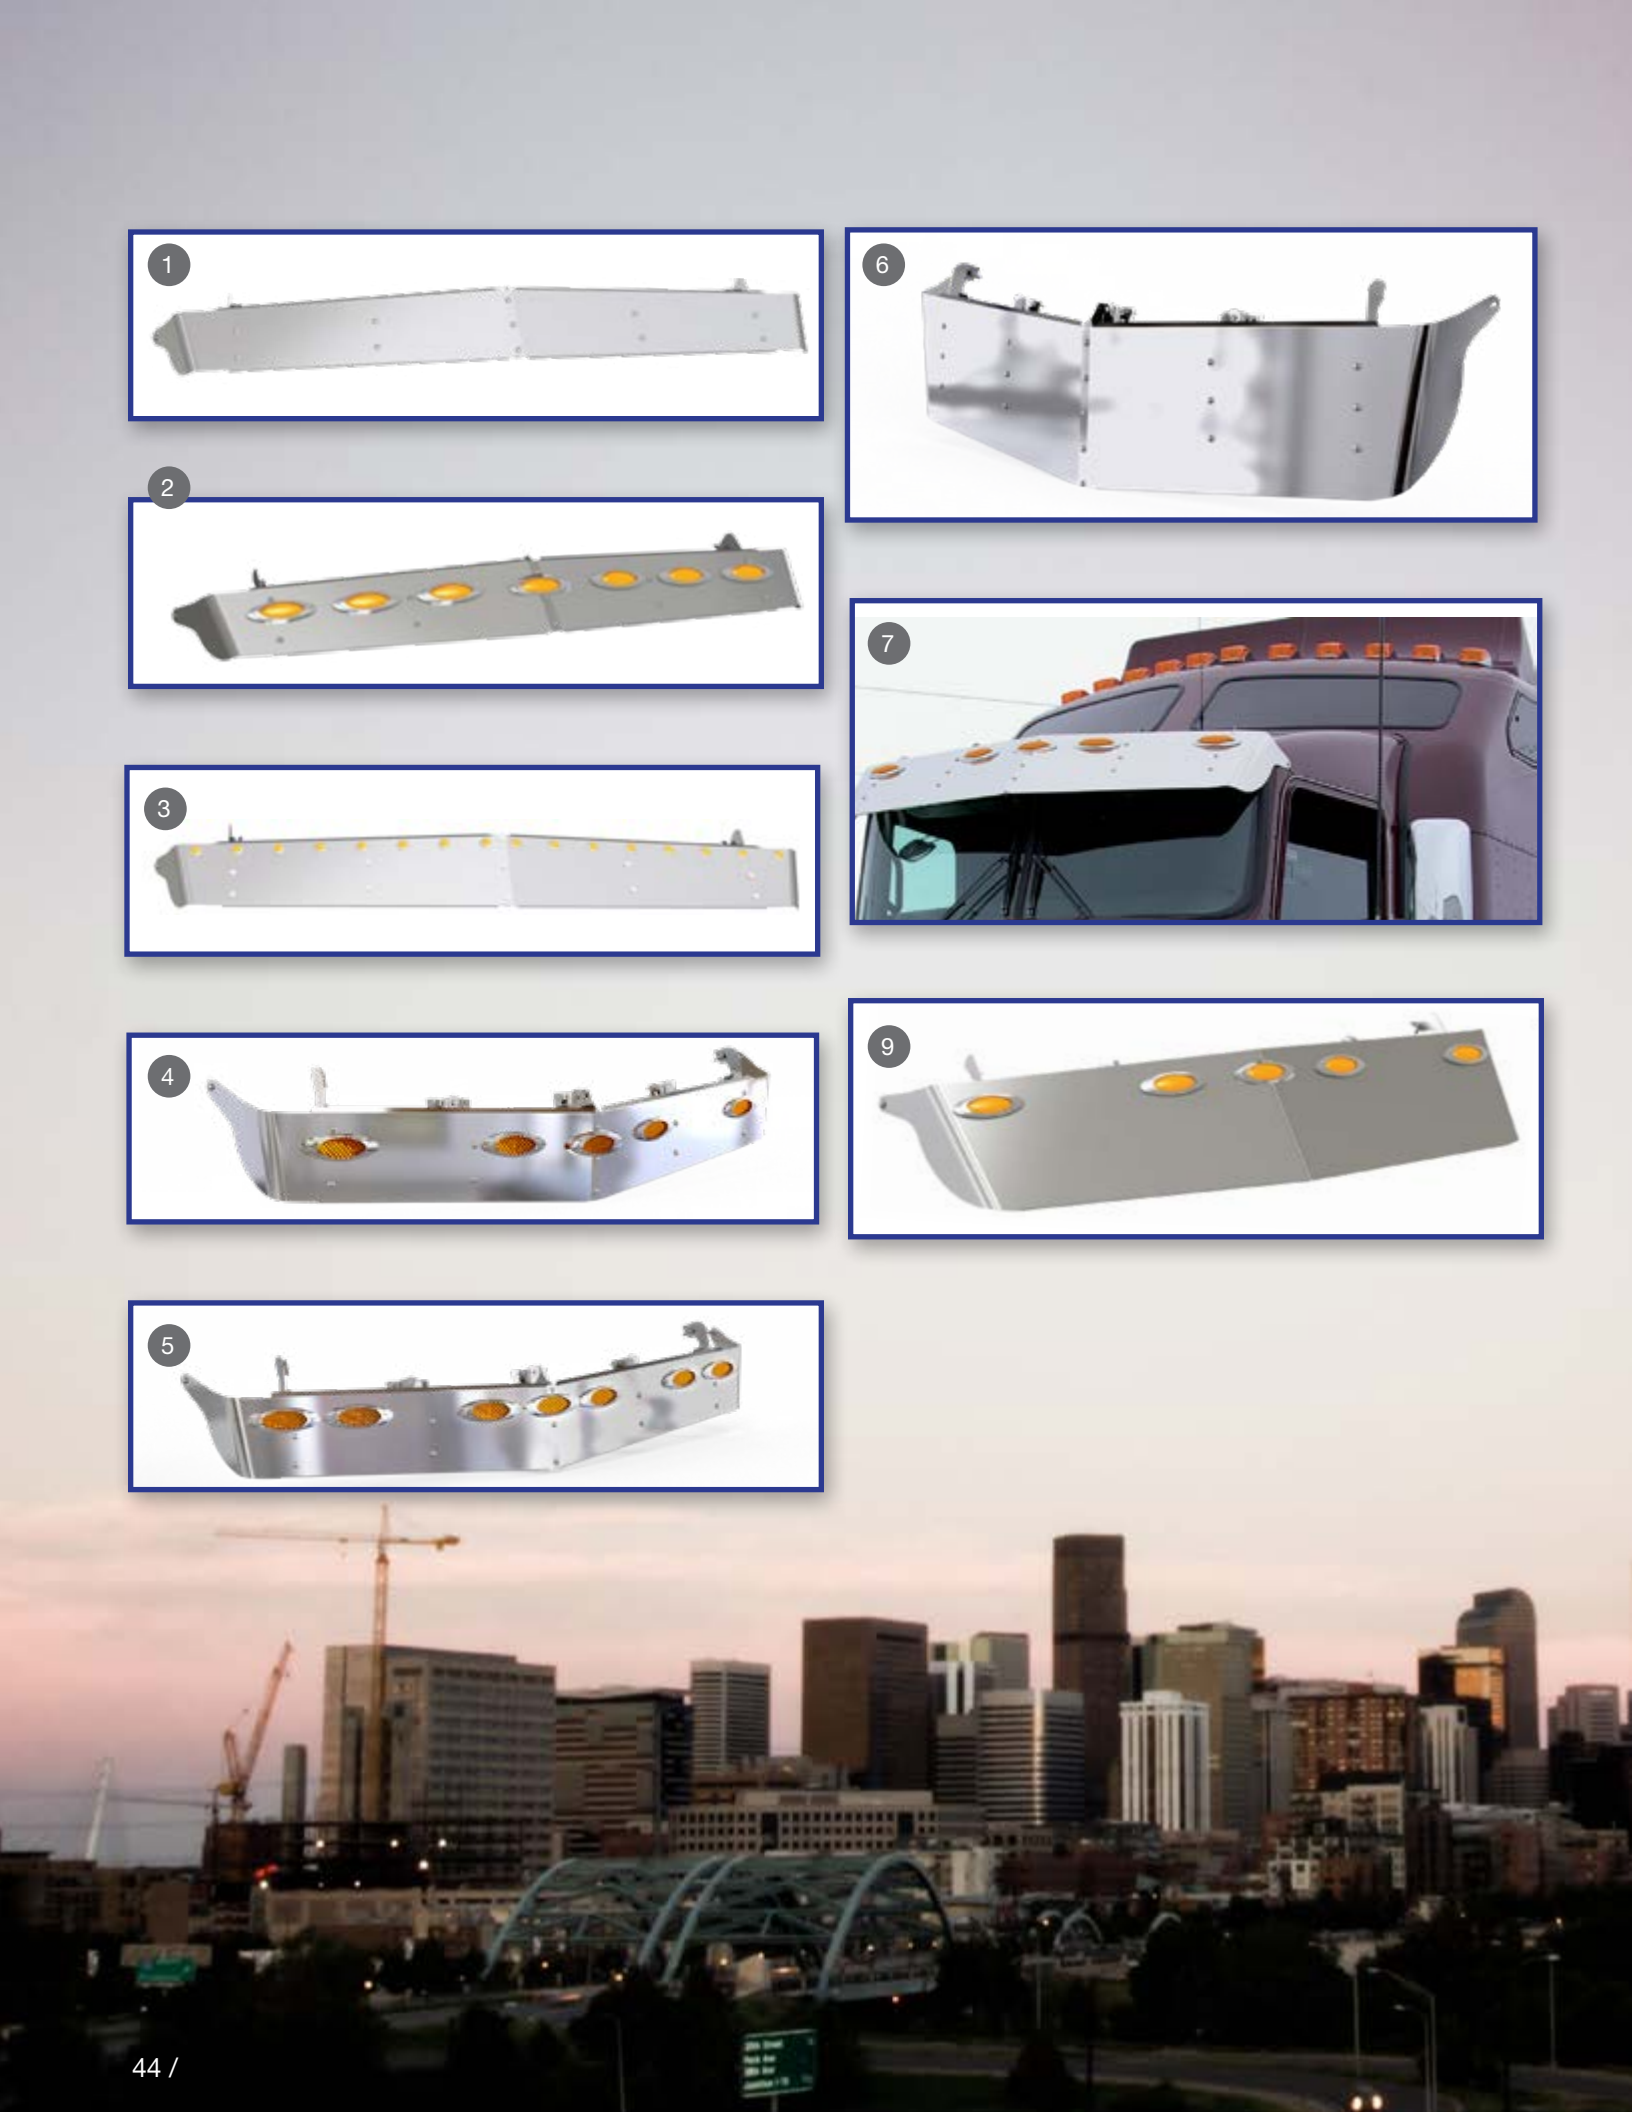

SUN VISORS - GANGSTER SERIE

All models / *except T680 - T880 - T2000

OVAL / FLATLINE LIGHTS LEGEND						LEGAL IN CANADA
SUN VISORS GANGSTER SERIE						
ALL MODELS / *EXCEPT T680 - T880 - T2000						
	DESCRIPTION	PART #	DROP	LIGHTS	YEAR	
1	Sun Visor T370-T600-T660-T800-W900B-W900L	S7231030	8"	Blank	2007 & Up	
2	Sun Visor T370 T600 T660 T800 W900B W900L	S7231032-LED	8"	7 X oval lights	2007 & Up	
3	Sun Visor For Curved Glass	S7231043-LED	8"	16 X bullseye	2007 & Up	
4	Sun Visor For Curved Glass	S7231031-LED	8"	5 X oval lights	2007 & Up	
5	Sun Visor For Curved Glass	S7231039-LED	8"	7 X oval lights	2007 & Up	
6	Sun Visor For Curved Glass	S7231012	14"	Blank	2007 & Up	
7	Sun Visor For Curved Glass	S7231014-LED	14"	5 X oval lights	2007 & Up	
	Sun Visor For Curved Glass	S7231017-LED	14"	7 X oval lights	2007 & Up	
9	Bolts Less - Sun Visor For Curved Glass	S7231025-LED	14"	5 X oval lights	2007 & Up	

SUN VISORS - REG. CAB WITH CURVED GLASS

All models / *Except T680 - T880 - T2000

SUN VISORS REG. CAB WITH CURVED GLASS					
ALL MODELS *EXCEPT T680 - T880 - T2000					
	DESCRIPTION	PART #	DROP	LIGHTS	YEAR
10	Sun Visor For Curved Glass Regular Cab ALL MODELS / Except T680 - T880 - T2000	S7231013	11"	Blank	2007 & Up

SUN VISORS - REG. CAB WITH AEROCAB

T800-T600-W900B & L Aerocab

SUN VISORS REG. CAB WITH AEROCAB						
T800 - T800 - W900B & L AEROCAB						
	DESCRIPTION	PART #	MODEL	DROP	LIGHTS	YEAR
11	Sun visor for Aerocab	S7231016	T600-T800-W900B & L Aerocab	11"	Blank	2007 & Up