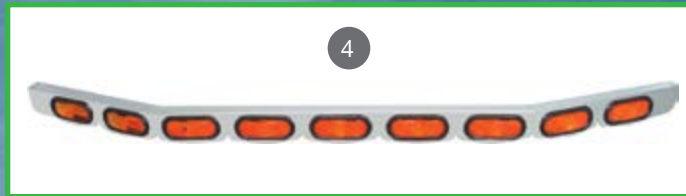

BUMPER LIGHT BARS

Model: 300 - 370 - 800

3/4" BULLSEYE LIGHTS LEGEND		LED	LEDC	2" ROUND LIGHTS LEGEND		LED	LEDB	LEDCB
MODEL T300								
SECTION	PARTS #	DESCRIPTION		YEARS				
1	Bumper Light Bar	S7211004-LEDB	25 round lights		2005 to 2007			

2" ROUND LIGHTS LEGEND		LED	LEDB	LEDCB	OVAL / FLATLINE LIGHTS LEGEND				LED	LEDC	LEDF	LEDFC
MODEL T370												
SECTION	PARTS #	DESCRIPTION		YEARS								
1	Bumper Light Bar	S7211005-LEDB	16 round lights		2008 & Up							
2	Bumper Light Bar	S7211006-LEDB	19 round lights		2008 & Up							

3/4" BULLSEYE LIGHTS LEGEND		LED	LEDC	2" ROUND LIGHTS LEGEND		LED	LEDB	LEDCB
MODEL T800								
SECTION	PARTS #	DESCRIPTION		YEARS				
4	Bumper Light Bar	S7211001-LED	Metchro style 9 oval lights		1987 & up			
5	Bumper Light Bar	S7211003-LED	Metchro style 9 oval lights		1987 & up			
6	Bumper Light Bar	S7211101-LED	Metchro style 9 oval lights		1987 & up			
7	Bumper Extension	S7212001-LED	PR		2003 & up