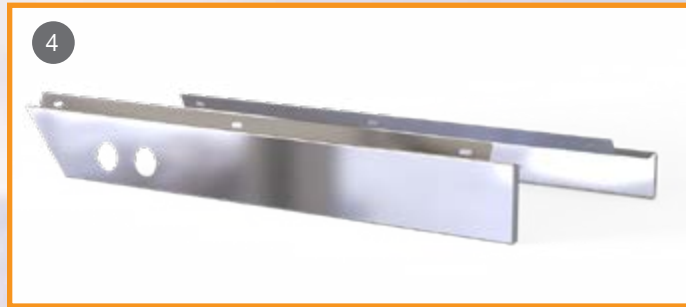

PANELS (WITHOUT FAIRING)
Cab & Sleeper Accessories