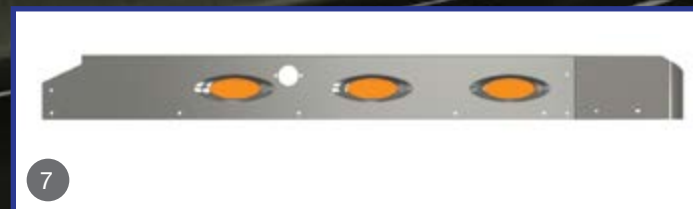

CAB PANELS

Model: T300

3/4" BULLSEYE LIGHTS LEGEND			OVAL / FLATLINE LIGHTS LEGEND				
	LED	LEDC		LED	LEDC	LEDF	LEDFC
2" ROUND LIGHTS LEGEND							
	LED	LEDB	LEDCB				

CAB PANELS T300				
	DESCRIPTION	PART #	LIGHTS	YEAR
1	31.25" x 2.5" Cab panel	S7232022-LED	Oval lights	2005 to 2007
2	Cowl panel	S7232023	Blank	2005 to 2007
3	31.25" x 3" Cab panel	S7232024-LED	Round lights	2005 to 2007
4	31.25" x 3" Cab panel	S7232046	Blank	2005 to 2007
5	31.5" x 3" Cab panel	S7232087-LED	Bullseye lights	2005 to 2007

CAB PANELS KIT

Model: T440 / T470

CAB PANELS T440 / T470							
	DESCRIPTION	PART #	T440	T470	LIGHTS	QTY	YEAR
6	Cab panel RH 40" x 4.2" & LH 43.5" x 5.2"	S7232039	●		Blank	PR	2011 & Up
7	Cab panel RH 40" x 4.2" & LH 43.5" x 5.2"	S7232047-LED	●		Oval lights	PR	2011 & Up
8	Cab panel with heater plug RH 40" x 4.2" & LH 43.5" x 5.2"	S7232048	●		Blank	PR	2011 & Up
9	Cab panel with heater plug RH 40" x 4.2" & LH 43.5" x 6"	S7232049-LED	●		Oval lights	PR	2011 & Up
10	Cab panel RH 33.5" x 2.8" & LH 43.1" x 2.5"	S7232036-LED		●	Oval lights	PR	Up to 2010
11	Cab panel RH 40" x 5.2" & LH 43.5" x 6"	S7232040		●	Blank	PR	2011 & Up