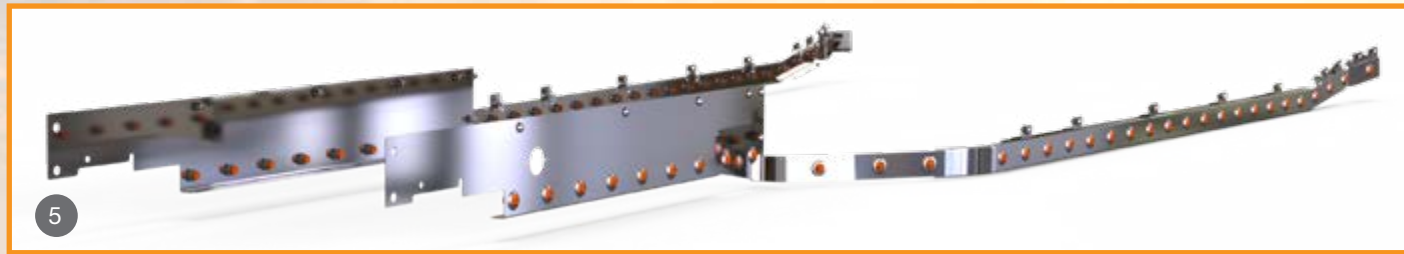

PANELS BLANK & OVAL LIGHTS / W/OUT FAIRING FOR REAR EXHAUST ONLY

Models: T680 - T880 / 2012 & up

T680 / T880		FOR REAR EXHAUST ONLY		2012 & UP
SECTION		BLANK	OVAL	
1	Cab Panel - 1 Hole Block Heater W/Out Fairing For Rear Exhaust Only	S7232076	—	
2	Cab Panel - 2 Holes Block Heater W/Out Fairing For Rear Exhaust Only	S7232077	—	
3	48" Sleeper Panel 3 1/2" W/Out Fairing For Rear Exhaust Only	S7252080	S7252077-LED	

KIT PANELS WITH FAIRING

Models: T660 / will fit rear & side exhaust with fairing 2008 to 2017

T660	OVAL LIGHTS KIT WITH FAIRING	2008 TO 2017
OVAL KIT, INCLUD:		KIT PARTS #
5	S7232144-LED, S7252100-LED, S7252101-LED / 1 heater plus will fit rear & side exhaust	S72K3005-LED