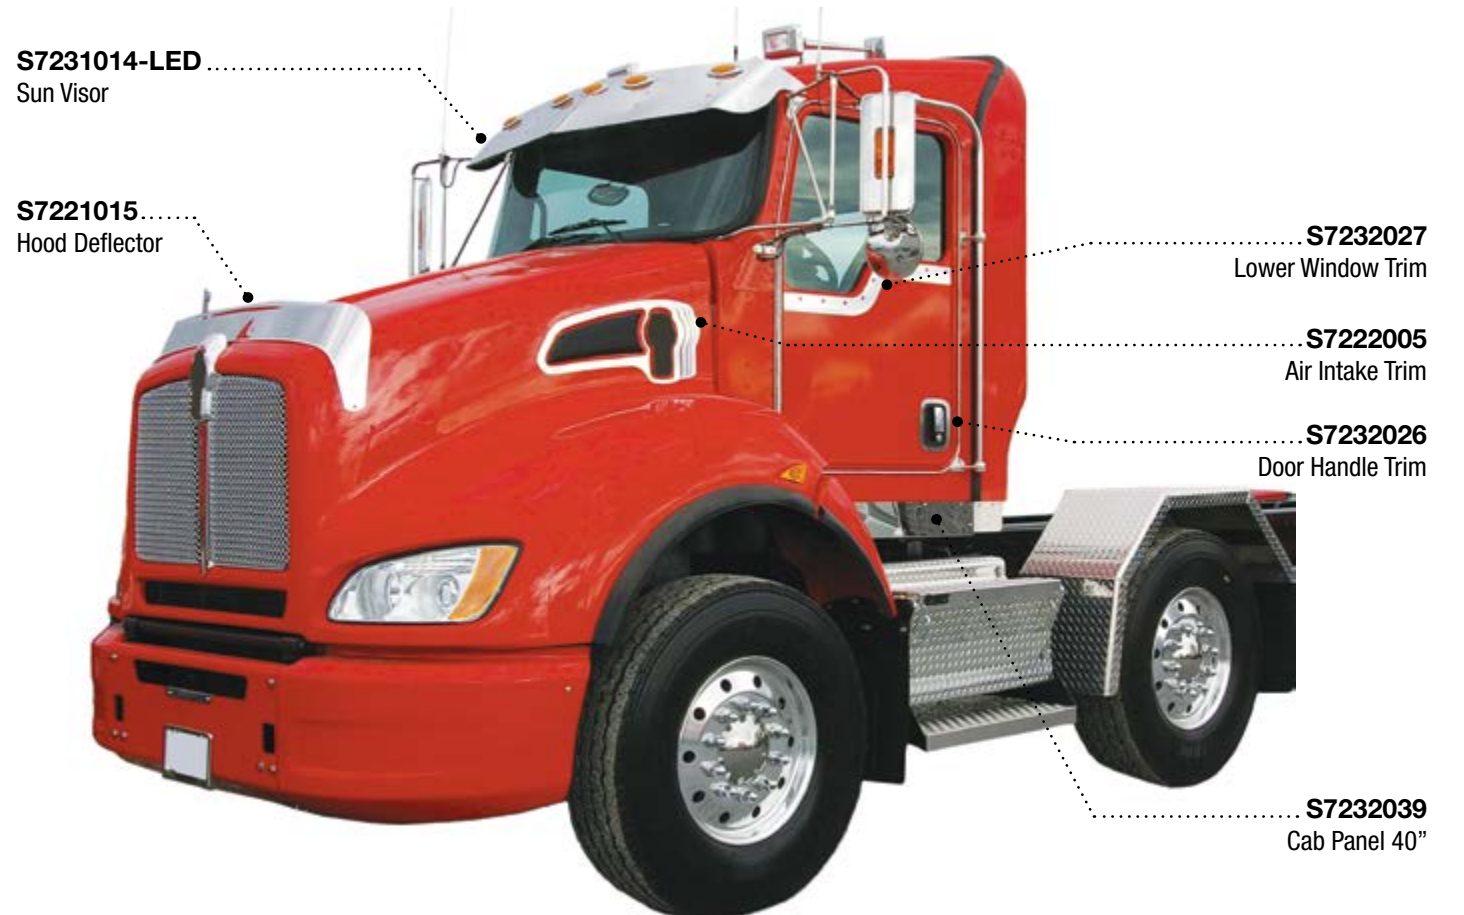

T440 - DAY CAB KIT