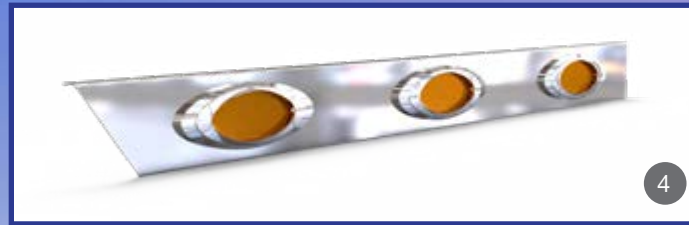

CAB PANELS

Model: T660

2" ROUND LIGHTS LEGEND		LED	LEDB	LEDCB	OVAL / FLATLINE LIGHTS LEGEND		LED	LEDC	LEDF	LEDFC
CAB PANELS T660										
DESCRIPTION	PART #	T660	LIGHTS	QTY	YEAR					
Ⓢ Cab panel RH 46.2" x 4.5" & LH 46.2" x 4.5"	S7232041	●	Blank	PR	2006 to 2017					

CAB PANELS

Model: T680

CAB PANELS T680						
DESCRIPTION	PART #	T660	T680	LIGHTS	QTY	YEAR
Ⓢ Cab Panel W/Fairing For Side & Rear Exhaust 34.1" X 2.625"	S7232057		●	Blank	PR	2010 & Up
Ⓢ Cab Panel W/Out Fairing W/ Rear & Side Exhaust 34.1" X 3.5"	S7232065		●	Blank	PR	2012 & Up

CAB PANELS

Model: T800 / T800W / T880

CAB PANELS T800 / T800W / T880							
DESCRIPTION	PART #	T800	T800W	T880	LIGHTS	QTY	YEAR
Ⓢ Cab Panel Front Mud Flap Support 37.7" X 3"	S7232031-LED	●	●		Oval	PR	2010 & Up
Ⓢ Cab Panel W/Fairing For Side & Rear Exhaust 34.1" X 2.625"	S7232057			●	Blank	PR	2012 & Up
Ⓢ Cab Panel W/Out Fairing W/ Rear & Side Exhaust 34.1" X 3.5"	S7232065			●	Blank	PR	2012 & Up
Ⓢ Cab Panel W/Out Fairing T800 - 12 Wheels Dump 1 Hole BH / 34.1" X 2.0"	S7232083			●	Blank	PR	2016 & Up

CAB PANELS

Model: W900S

CAB PANELS W900S				
DESCRIPTION	PART #	LIGHTS	QTY	YEAR
Ⓢ Cab Panel Right Side 40" X 5" & Left Side 43.5" X 7.2"	S7232082-LED	Oval lights	PR	2016 & Up