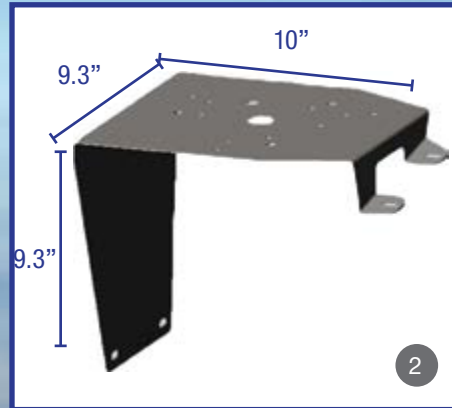

BRACKETS & FILTERS

Cab Accessories

REVOLVING LIGHT BRACKET

REVOLVING LIGHT BRACKET					
	DESCRIPTION	PARTS #	MODELS	YEAR	QTY
1	Strobe light bracket	S7232054	All Kenworth Models	All years	PR
2	Strobe light bracket	S7232058	All Kenworth Models Ex: T680-T880-T2000	All years	PR
3	Strobe light bracket	S7232070	Kenworth T470 Dumper 12 Wheels	2010 & Up	PR

TO HAVE OTHER GIROFAR SUPPORT, GO TO THE UNIVERSAL CATALOG

AIR FILTER LIGHT BAR

AIR FILTER						
	DESCRIPTION	PARTS #	MODELS	LIGHTS	YEAR	QTY
4	26" Front Air Filter Light Bar For Donaldson Filter	S7232111-LED	All models	Bullseye	All Year	PR
5	21" Rear Air Filter Light Bar	S7232018-LED	T800-W900	Bullseye	All Year	PR
6	17" Front Air Filter Light Bar	S7232016-LED	T800-W900	2" round	All Year	PR
7	21" Rear Air Filter Light Bar	S7232017-LED	T800-W900	2" round	All Year	PR
8	15.5" Fire Wall Lights Bar	S7232103-LED	T680-T880	Bullseye	2019 & Up	PR