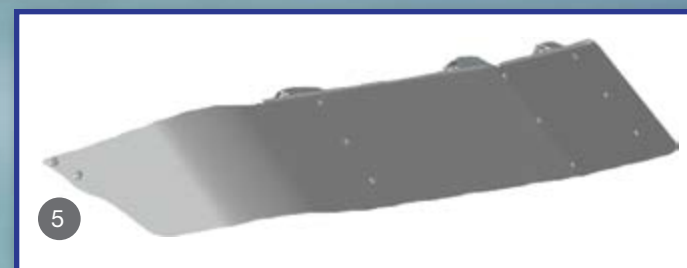

SUN VISORS - WITH SLEEPER

For model: 680 - T880 - T800 - W900

2" ROUND LIGHTS LEGEND			OVAL / FLATLINE LIGHTS LEGEND			
LED	LEDB	LEDCB	LED	LEDC	LEDF	LEDFC

SUN VISORS - WITH SLEEPER

	DESCRIPTION	PART #	DROP	T680	T880	W990	LIGHTS	YEAR
1	Sun Visor CND T680-T880 High Roof Mid Roof With Sleeper	S7231029	6"	●	●		Blank	2012 & Up
2	Sun Visor CND T680-T880 Day Cab With OEM Metal Visor Replacement OEM Metal Visor	S7231040	5.6"	●	●		Blank	2012 & Up
3	Sun Visor Day Cab, Flat Roof, No Drilling, Replacement OEM Metal Visor	S7231055	7.25"	●	●	●	Blank	T680-T880 2012 & Up W990 2019 & Up
4	Sun Visor T680-T880 With Sleeper High Roof	S7231018	8.5"	●	●		Blank	2012 & Up
5	Oem Replacement Visor Oem Metal Visor Day Cab Replacement OEM Metal Visor	S7231019	8.5"	●	●		Blank	2012 & Up
6	Sun Visor T680-T880 Day Cab With Oem Metal Sun Visor 2012 & Up / W990 Day Cab With OEM Metal Sun Visor 2019 & Up	S7231020	8.5"	●	●	●	Blank	T680-T880 2012 & Up W990 2019 & Up
7	Sun Visor T680-T880-T880S 2012 & Up / W990 2019 & Up, Day Cab, Flat Roof, No Drilling, OEM Bracket Replacement OEM Metal Visor	S7231056	11"	●	●	●	Blank	2012 & Up
8	Sun Visor T680-T880-T880S 2012 & Up / W990 2019 & Up, Day Cab, Flat Roof, No Drilling, Oem Bracket	S7231038	6.2"	●	●	●	Blank	2012 & Up
9	Sun Visor T680-T880-T880S 2012 & Up / W990 2019 & Up, Day Cab, Flat Roof, No Drilling, Replace OEM Steel Sun Visor Replacement OEM Metal Visor	S7231055	8"	●	●	●	Blank	2019 & Up
10	Sun Visor T680-T880-T880S 2012 & Up / W990 2019 & Up, Day Cab, Flat Roof, No Drilling, Oem Bracket Replacement OEM Metal Visor	S7231056	11"	●	●	●	Blank	2020 & Up
11	Sun Visor T680-T880 High Roof With Sleeper 2012 & Up / W990 High Roof With Sleeper 2019 & Up	S7231049-LED	10.75"	●	●	●	15x Bullseye	2020 & Up