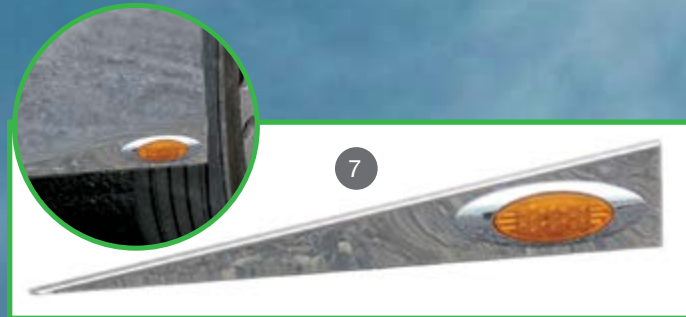

BUMPER LIGHT BARS

Model: 300 - 370 - 800

3/4" BULLSEYE LIGHTS LEGEND		LED	LEDC	2" ROUND LIGHTS LEGEND		LED	LEDB	LEDCB
MODEL T300								
SECTION	PARTS #	DESCRIPTION		YEARS				
1	Bumper Light Bar	S7211004-LEDB	25 round lights		2005 to 2007			

2" ROUND LIGHTS LEGEND		LED	LEDB	LEDCB	OVAL / FLATLINE LIGHTS LEGEND				LED	LEDC	LEDF	LEDFC
MODEL T370												
SECTION	PARTS #	DESCRIPTION		YEARS								
1	Bumper Light Bar	S7211005-LEDB	16 round lights		2008 & Up							
2	Bumper Light Bar	S7211006-LEDB	19 round lights		2008 & Up							

3/4" BULLSEYE LIGHTS LEGEND		LED	LEDC	2" ROUND LIGHTS LEGEND		LED	LEDB	LEDCB
MODEL T800								
SECTION	PARTS #	DESCRIPTION		YEARS				
4	Bumper Light Bar	S7211001-LED	Metchro style 9 oval lights		1987 & up			
5	Bumper Light Bar	S7211003-LED	Metchro style 9 oval lights		1987 & up			
6	Bumper Light Bar	S7211101-LED	Metchro style 9 oval lights		1987 & up			
7	Bumper Extension	S7212001-LED	PR		2003 & up