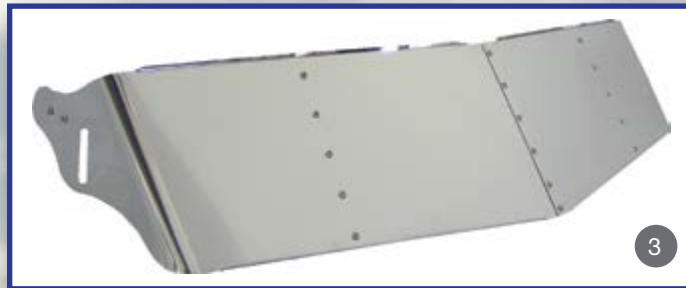

SUN VISORS - FLAT GLASS DROP 11" & 13"

For model: 600 - T800 - W900B - W900L

MODEL: T600 - T800 - W900B - W900L					
	DESCRIPTION	PART #	DROP	LIGHTS	YEAR
1	Sun Visor - Flat Glas	S7231003	11"	Blank	1988 to 2005
2	Sun Visor - Flat Glass	S7231052	13"	Blank	1988 to 2005

SUN VISORS - FLAT GLASS DROP 15"

For model: T800 - W900B - W900L

OVAL / FLATLINE LIGHTS LEGEND	LED	LEDC	LEDF	LEDFC

T800-W900B-W900L					
	DESCRIPTION	PART #	DROP	LIGHTS	YEAR
3	Sun Visor For Flat Glass	S7231004	15"	Blank	Up to 2006
4	Sun Visor For Flat Glass	S7231005-LED	15"	Oval	Up to 2006
5	Sun Visor For Flat Glass	S7231006-LED	15"	Round	Up to 2006
6	Sun Visor For Flat Glass	S7231022	15"	Blank	Up to 2006