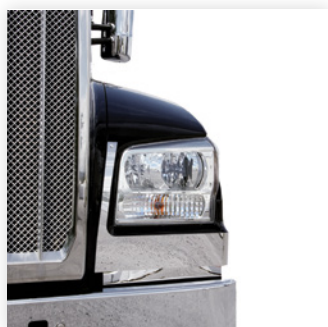

FRONT FENDER GUARD
S7223024

Front fender guard trim